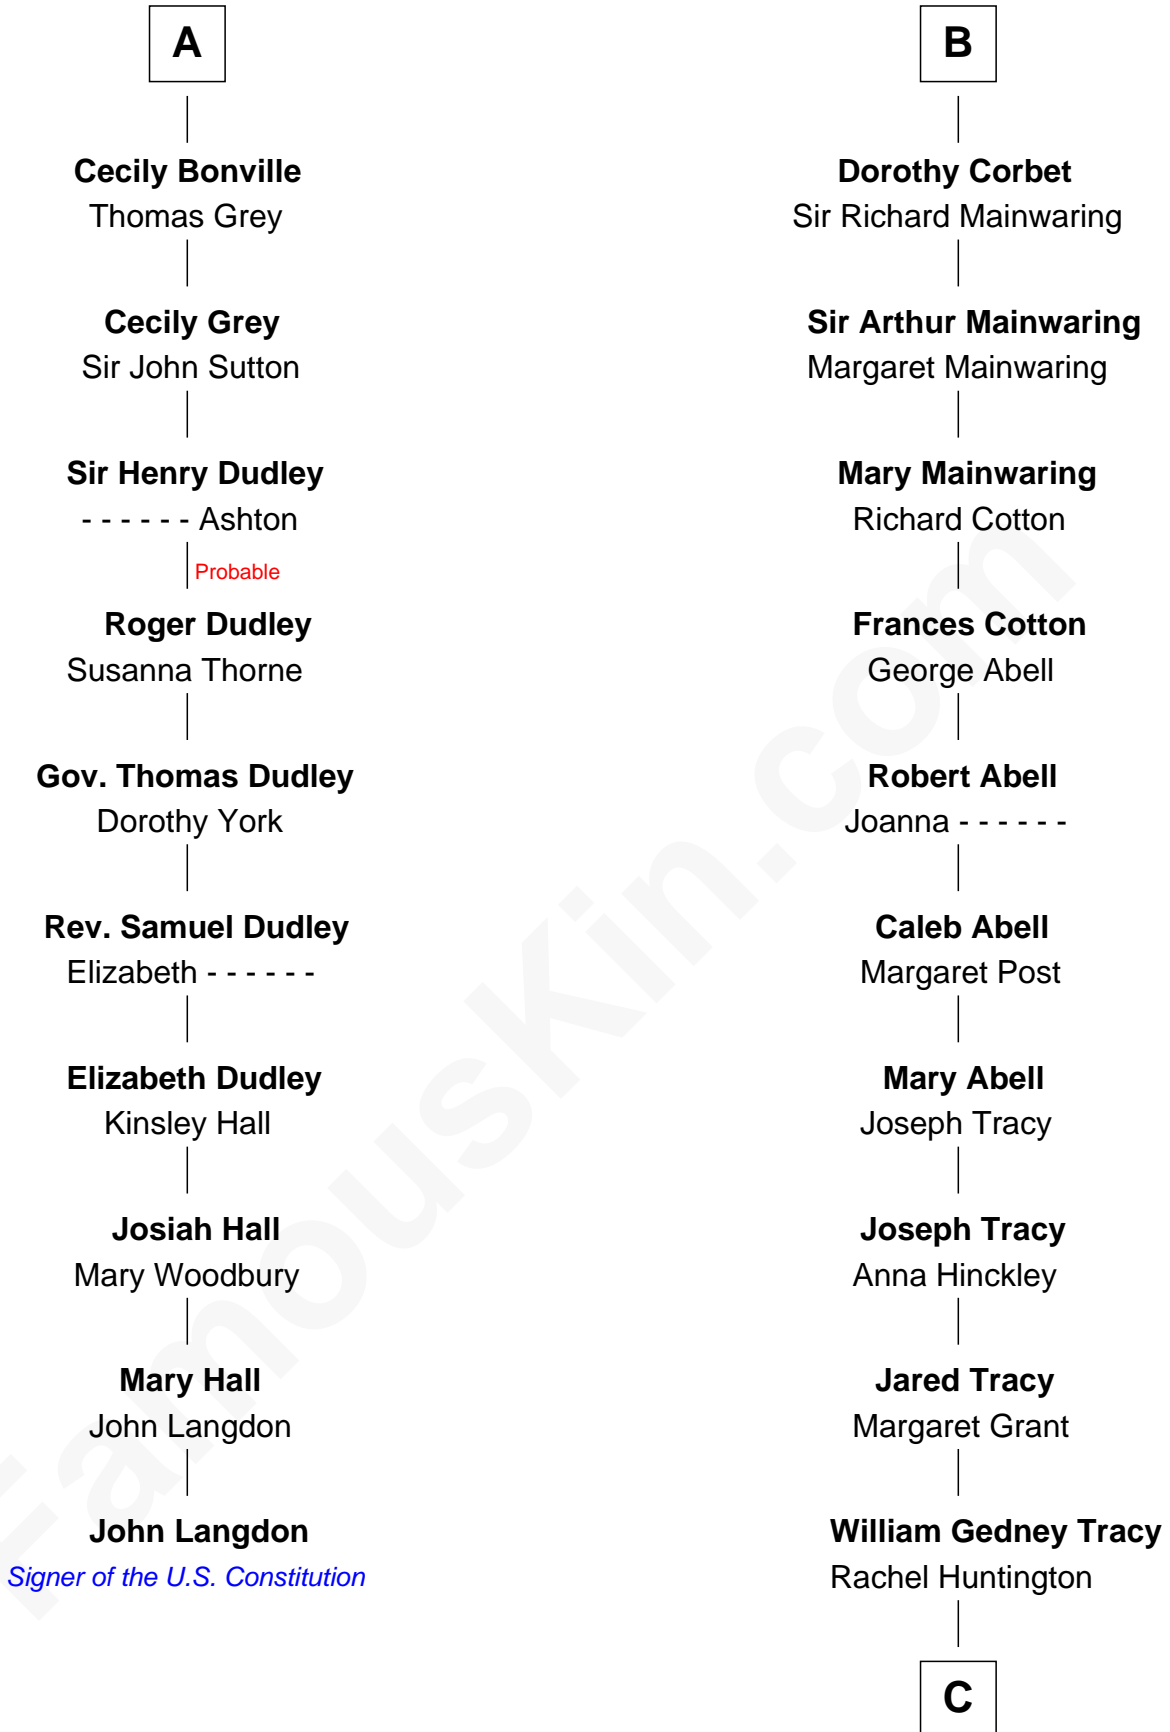

FamousKin.com

Relationship Chart of

John Langdon

Signer of the U.S. Constitution

16th cousin 3 times removed of

J.P. Morgan, Jr.

American Banker and Philanthropist

Sir Richard de Burgh

Margaret - - - - -

Eleanor de Burgh
Sir Thomas de Multon

Elizabeth de Multon
Sir Robert de Harington

Sir John Harington
- - - - -

Sir Robert Harington
Isabel Loring

Sir William Harington
Margaret Hill

Elizabeth Harington
William Bonville

William Bonville
Katherine Neville

A

Joan de Burgh
Sir John Darcy

Elizabeth Darcy
James le Boteler

James Butler
Anne de Welles

James Butler
Joan Beauchamp

Elizabeth Butler
John Talbot

Ann Talbot
Sir Henry Vernon

Elizabeth Vernon
Sir Robert Corbet

B

C

Charles F. Tracy

Louisa Kirkland

Frances Louisa Tracy

John Pierpont Morgan

J.P. Morgan, Jr.