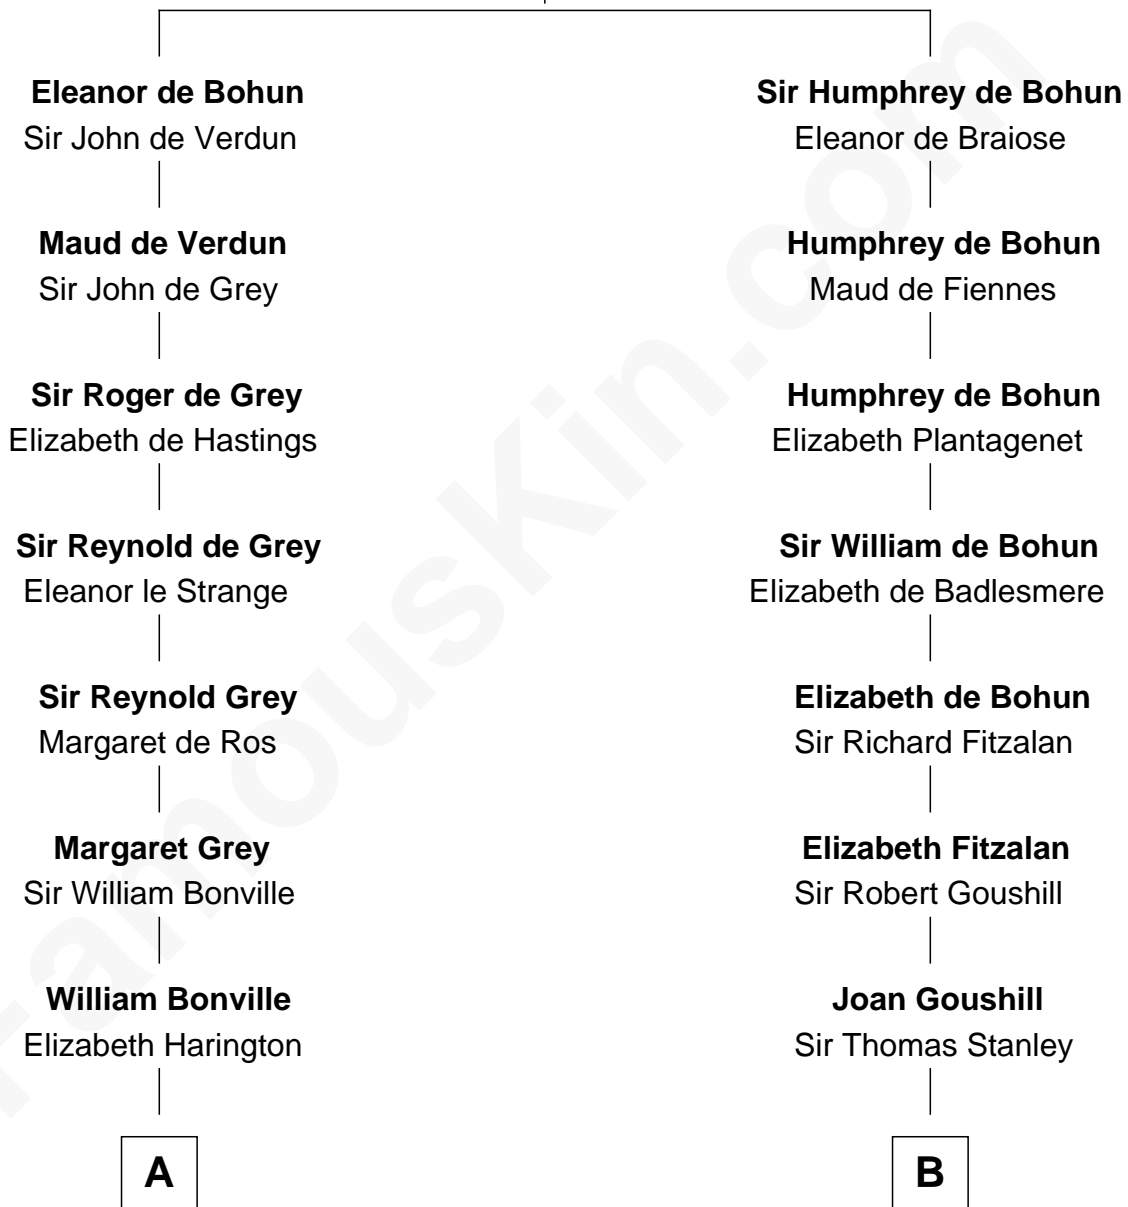

FamousKin.com Relationship Chart of

John Langdon

Signer of the U.S. Constitution

17th cousin of

Thomas Sim Lee

2nd and 7th Governor of Maryland

Sir Humphrey de Bohun

Maud of Eu

A

William Bonville
Katherine Neville

Cecily Bonville
Thomas Grey

Cecily Grey
Sir John Sutton

Sir Henry Dudley
----- Ashton
| Probable

Roger Dudley
Susanna Thorne

Gov. Thomas Dudley
Dorothy York

Rev. Samuel Dudley
Elizabeth -----