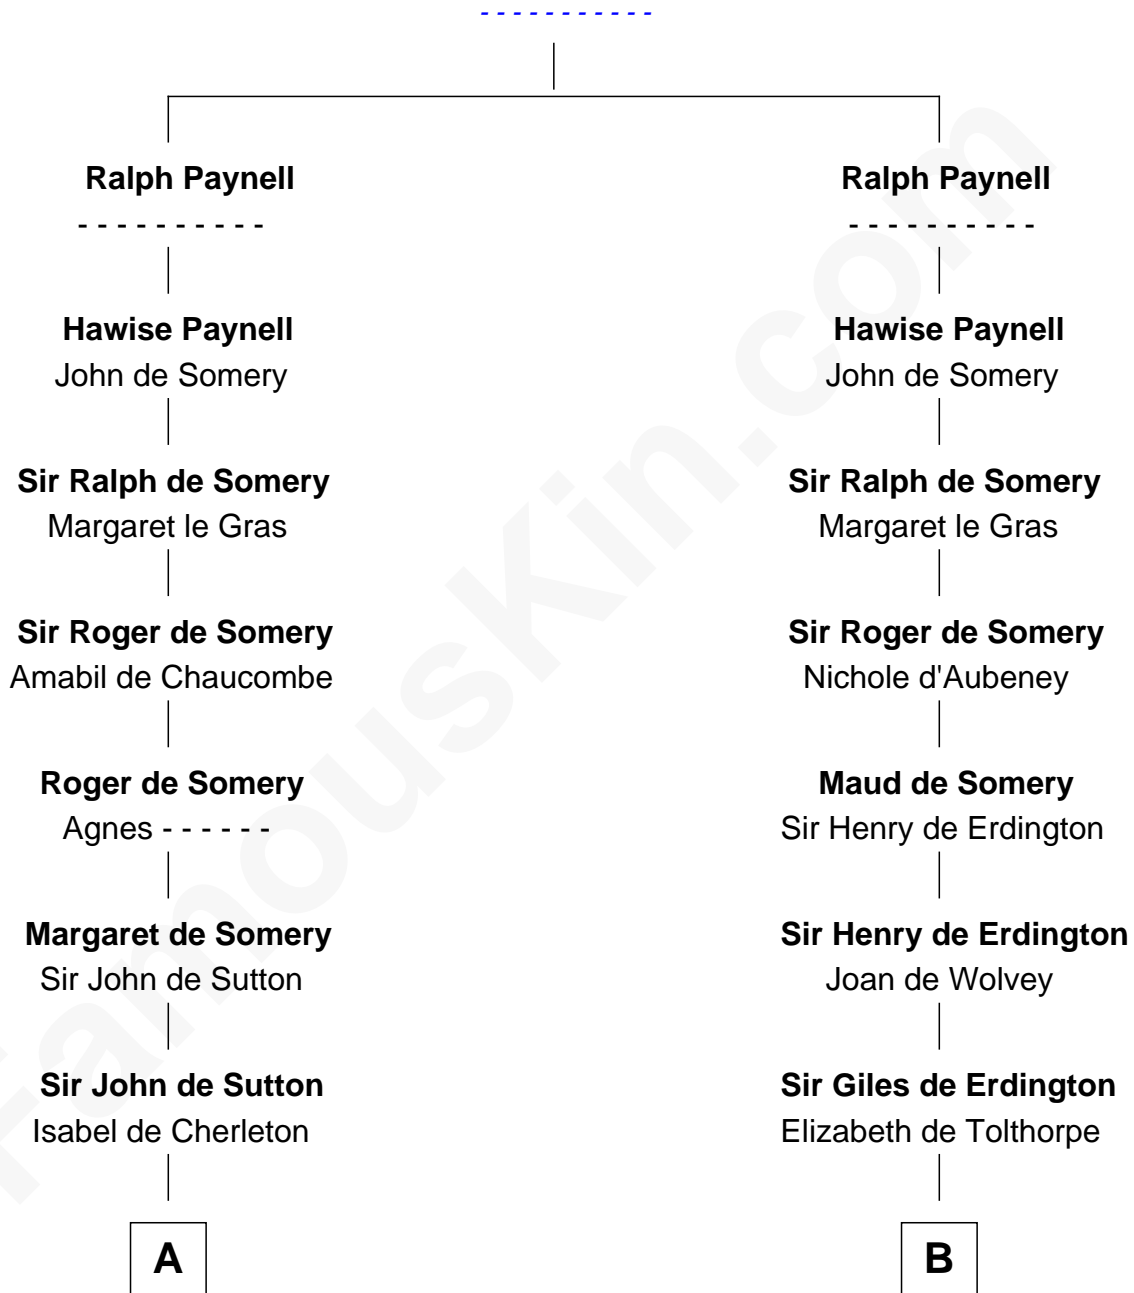

FamousKin.com Relationship Chart of

John Langdon

Signer of the U.S. Constitution

21st cousin of

Thomas Sim Lee

2nd and 7th Governor of Maryland

Fulk Paynel

C