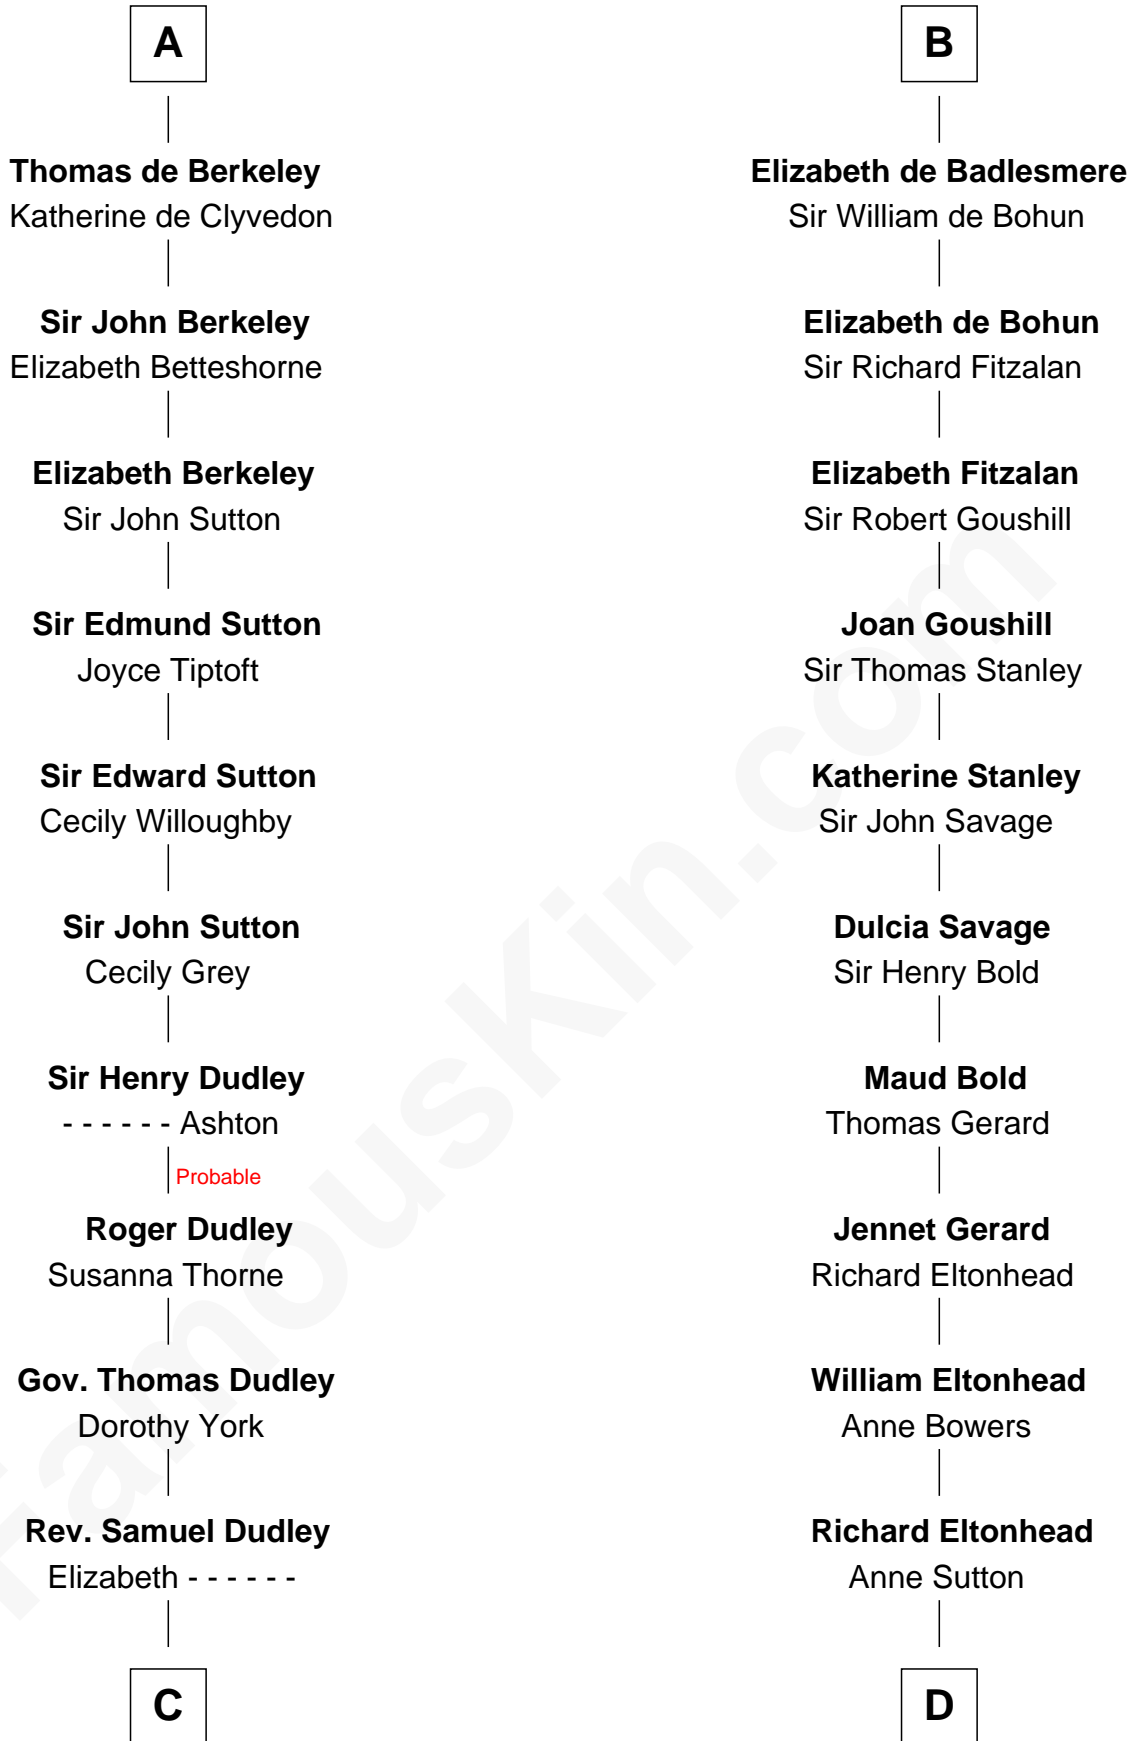

FamousKin.com

Relationship Chart of

John Langdon

Signer of the U.S. Constitution

20th cousin 1 time removed of

Thomas Sim Lee

2nd and 7th Governor of Maryland

C

Elizabeth Dudley

Kinsley Hall

Josiah Hall

Mary Woodbury

Mary Hall

John Langdon

John Langdon

Signer of the U.S. Constitution