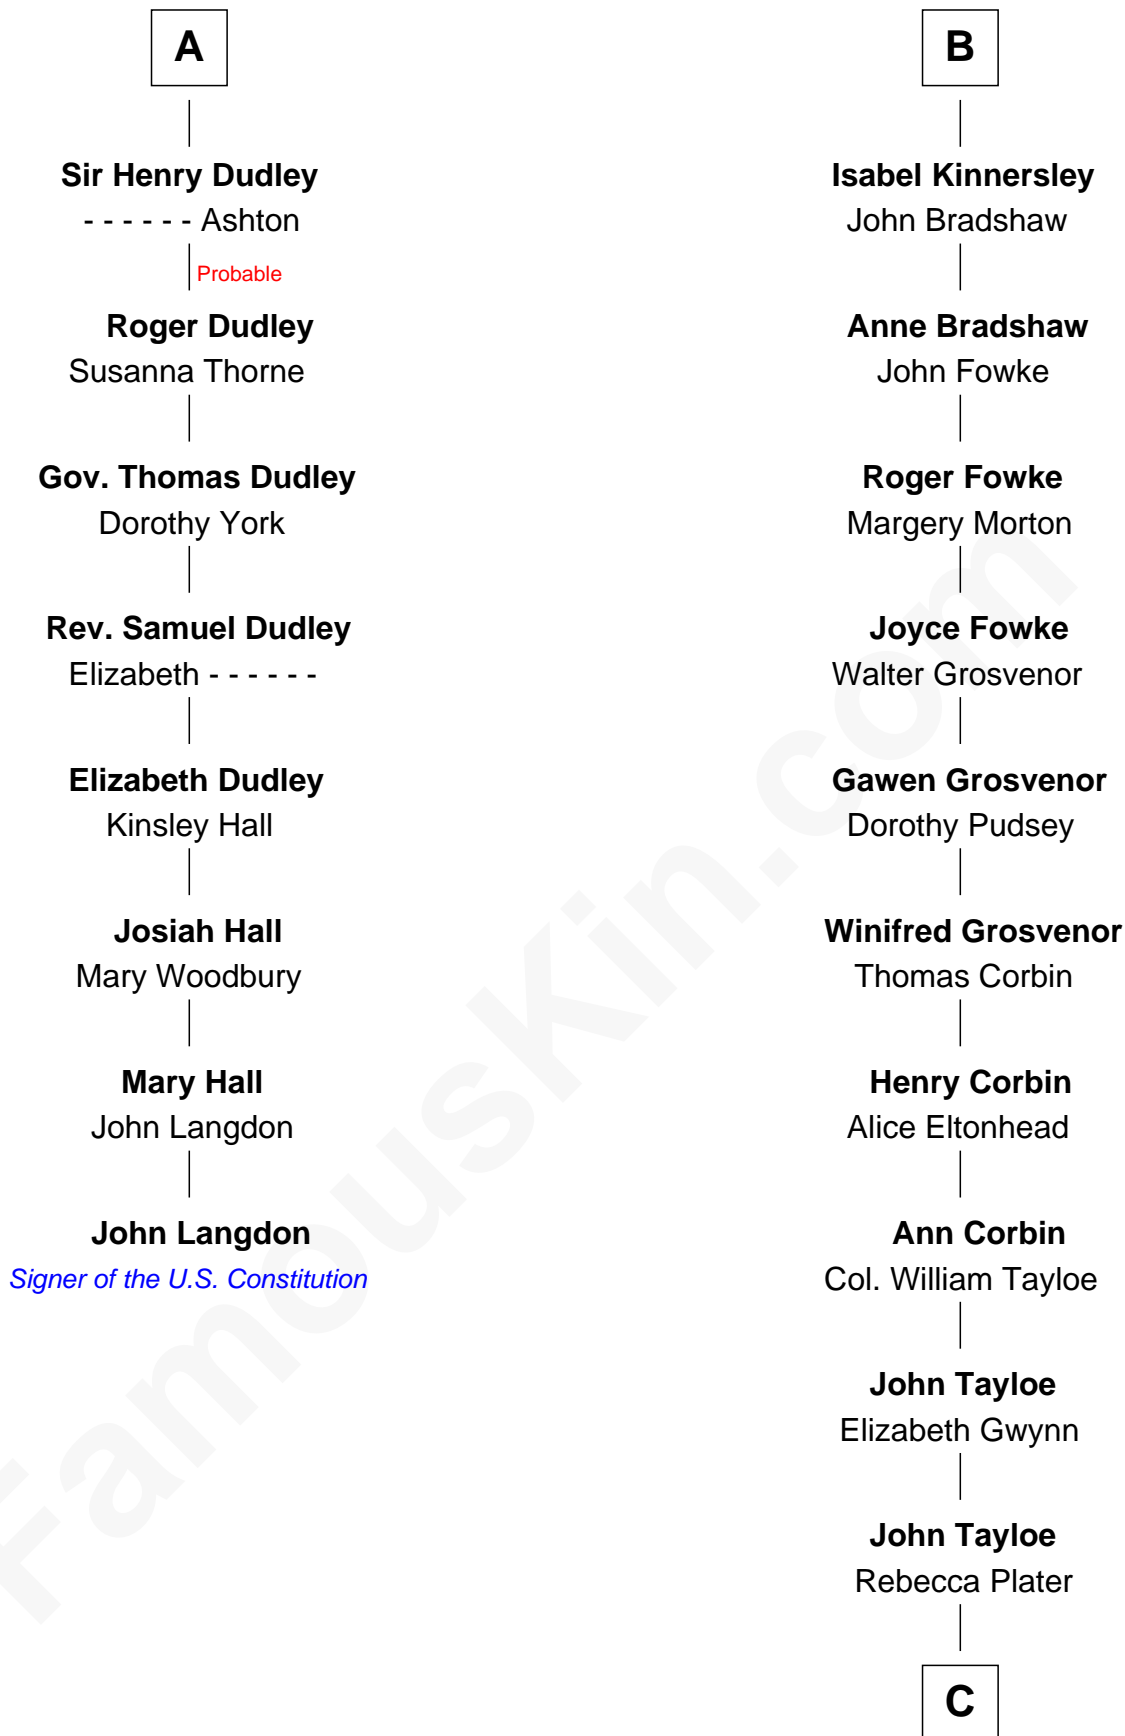

FamousKin.com Relationship Chart of

John Langdon

Signer of the U.S. Constitution

14th cousin 4 times removed of

Edward Lloyd V

13th Governor of Maryland

Sir William de Ros
Margery de Badlesmere

Thomas de Ros
Beatrice de Stafford

Margaret de Ros
Sir Reynold Grey

Margaret Grey
Sir William Bonville

William Bonville
Elizabeth Harington

William Bonville
Katherine Neville

Cecily Bonville
Thomas Grey

Cecily Grey
Sir John Sutton

A

Maud de Roos
John de Welles

Margery de Welles
Stephen le Scrope

Maude le Scrope
Sir Baldwin Freville

Joyce Freville
Sir Roger Aston

Sir Robert Aston
Isabel Brereton

John Aston
Elizabeth Delves

Margaret Aston
John Kinnersley

B

C

—
Elizabeth Tayloe
Col. Edward Lloyd

—
Edward Lloyd V
13th Governor of Maryland

FamousKin.com