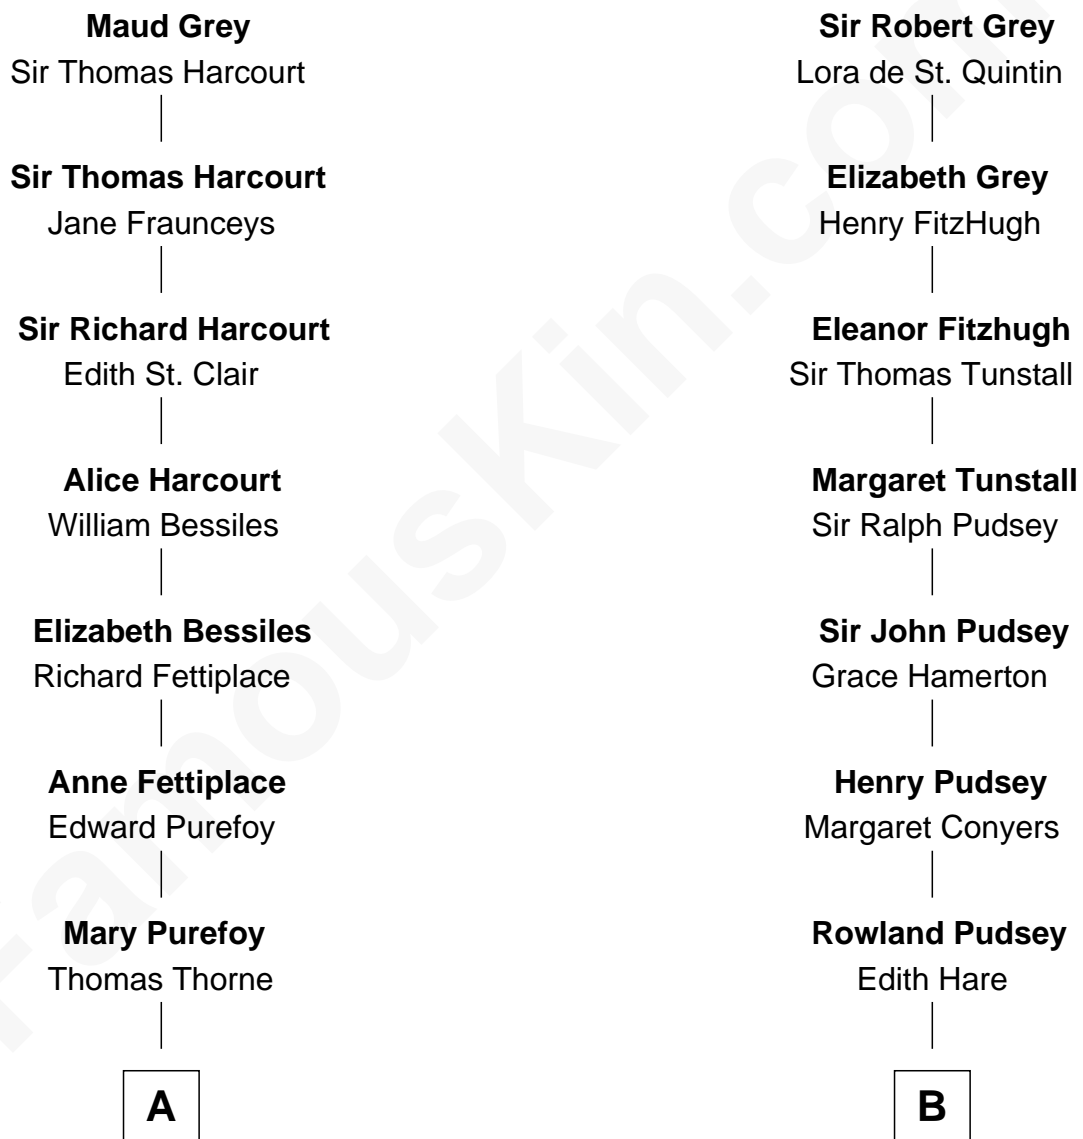

## Relationship Chart of

### John Langdon

*Signer of the U.S. Constitution*

13th cousin 4 times removed of

### Edward Lloyd V

*13th Governor of Maryland*

**Sir John Grey**

Avice Marmion

**A**

**Susanna Thorne**  
Roger Dudley

**Gov. Thomas Dudley**  
Dorothy York

**Rev. Samuel Dudley**  
Elizabeth - - - - -