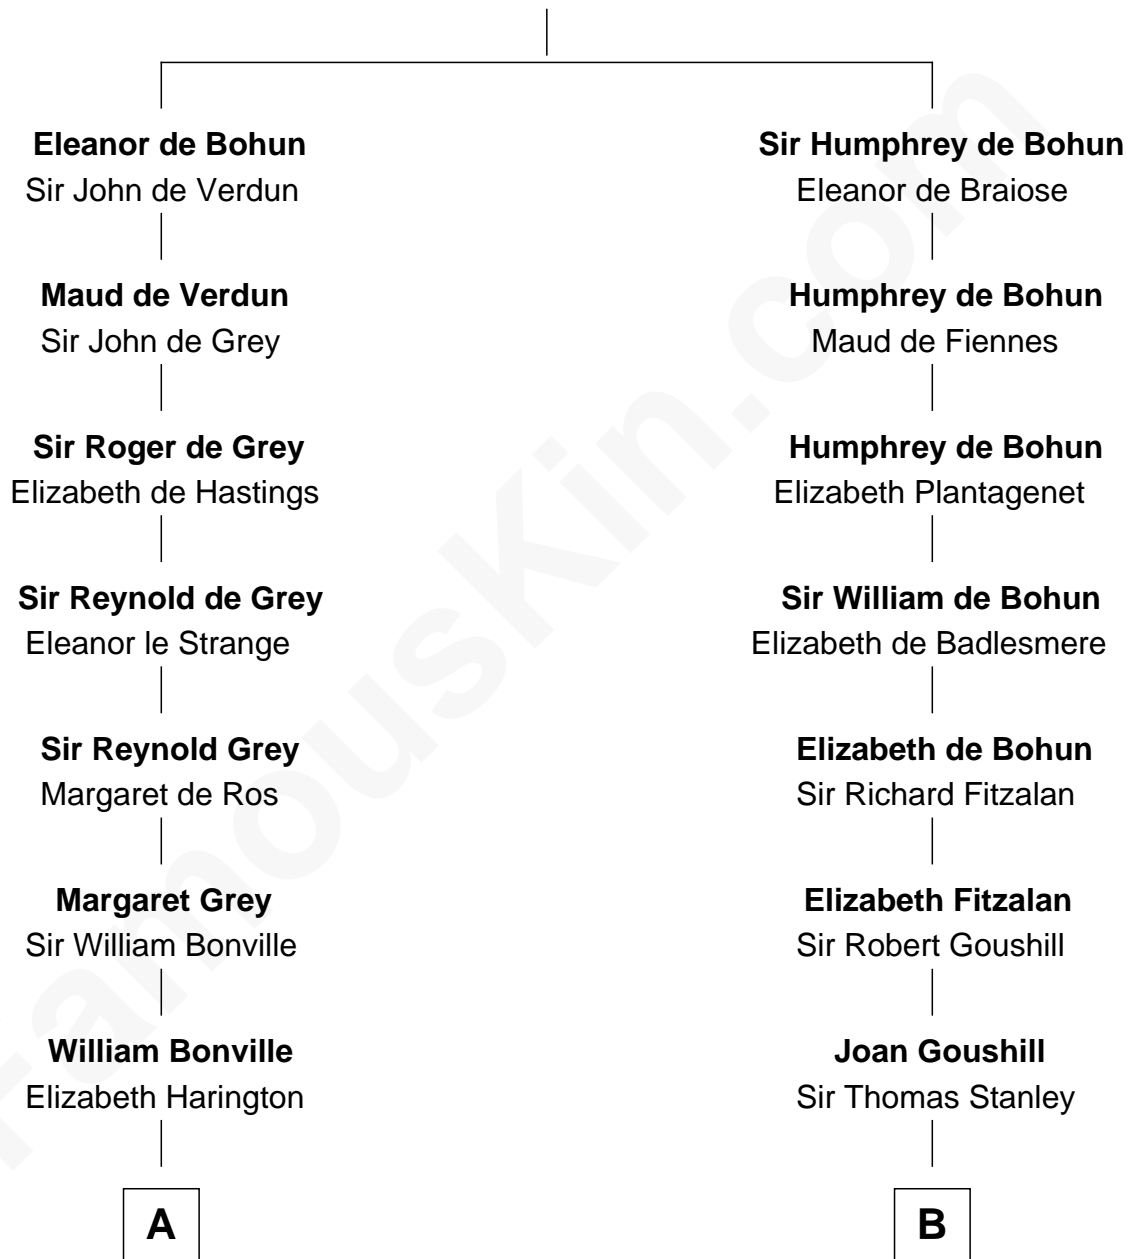

FamousKin.com

Relationship Chart of

John Langdon

Signer of the U.S. Constitution

17th cousin 3 times removed of

Henry Lloyd

40th Governor of Maryland

Sir Humphrey de Bohun

Maud of Eu

C

Col. Edward Lloyd

Elizabeth Tayloe

Col. Edward Lloyd

Sally Scott Murray

Daniel Lloyd

Catherine Henry