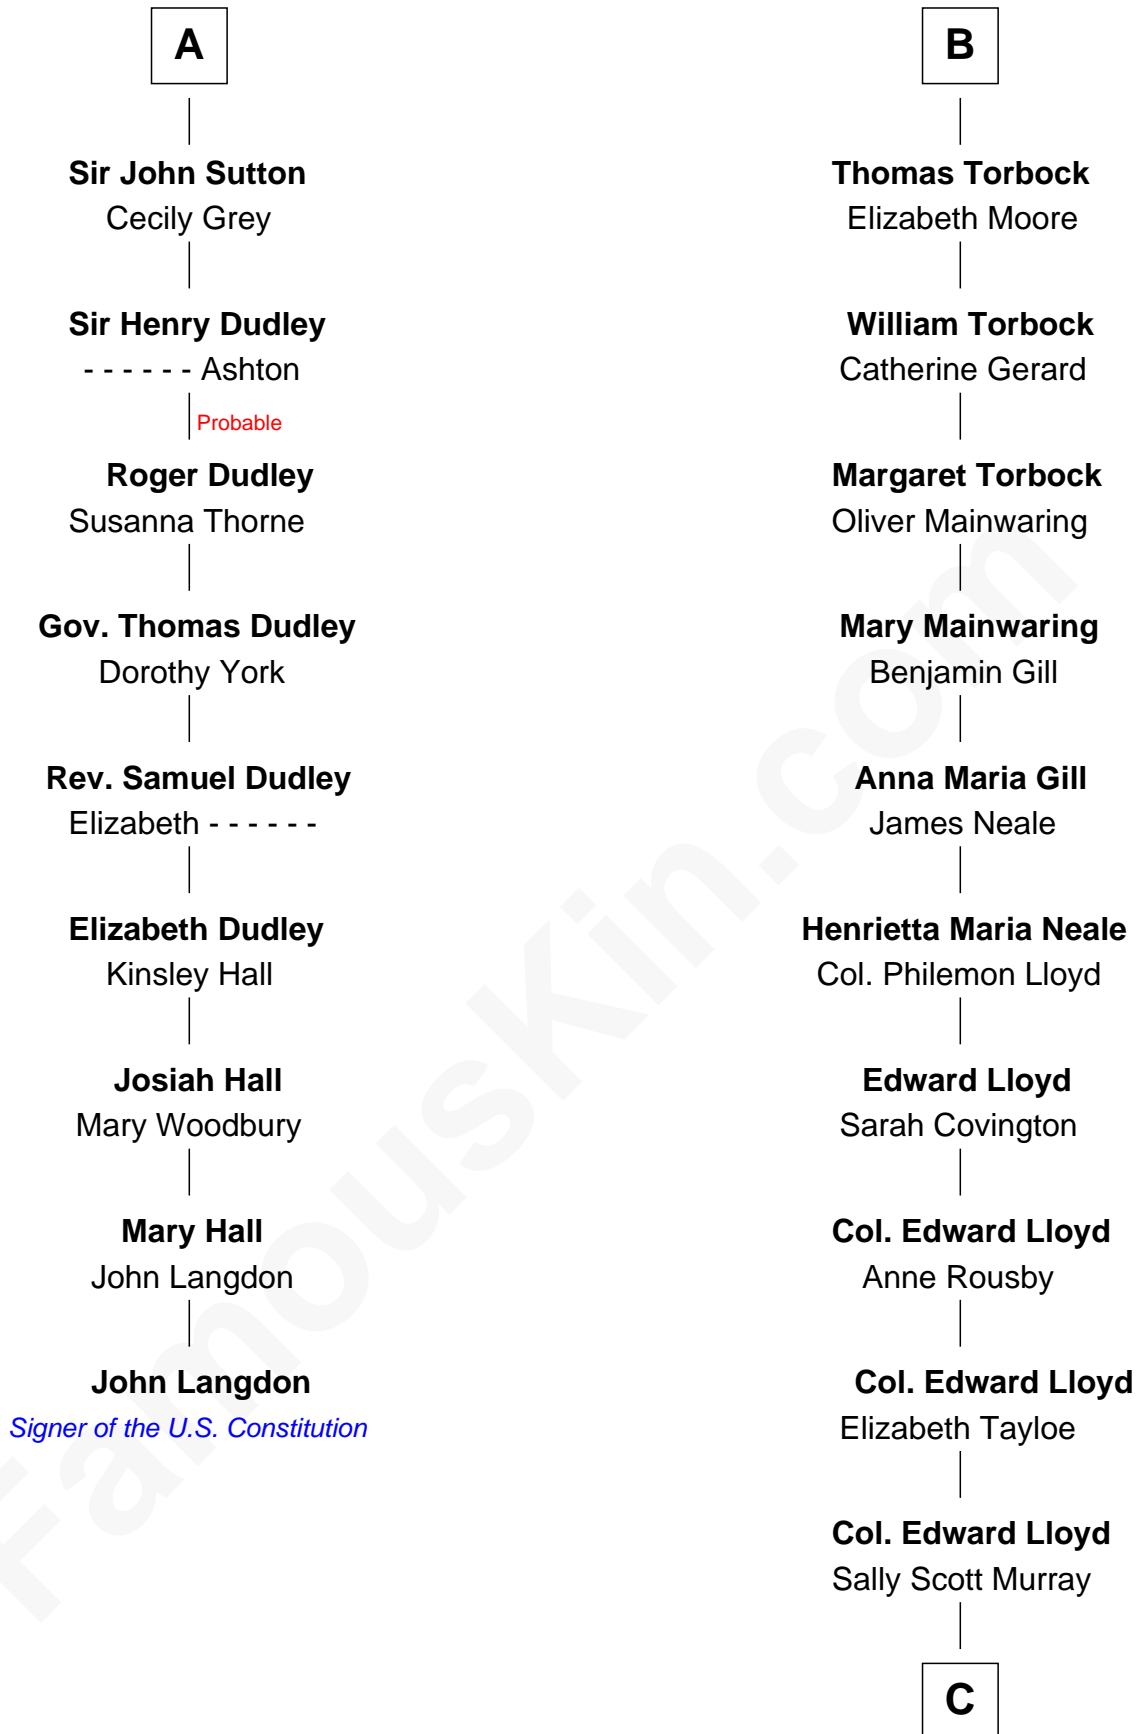

# FamousKin.com Relationship Chart of

**John Langdon**

*Signer of the U.S. Constitution*

15th cousin 3 times removed of

**Henry Lloyd**

*40th Governor of Maryland*

**C**

**Daniel Lloyd**  
Catherine Henry

**Henry Lloyd**  
*40th Governor of Maryland*

FamousKin.com