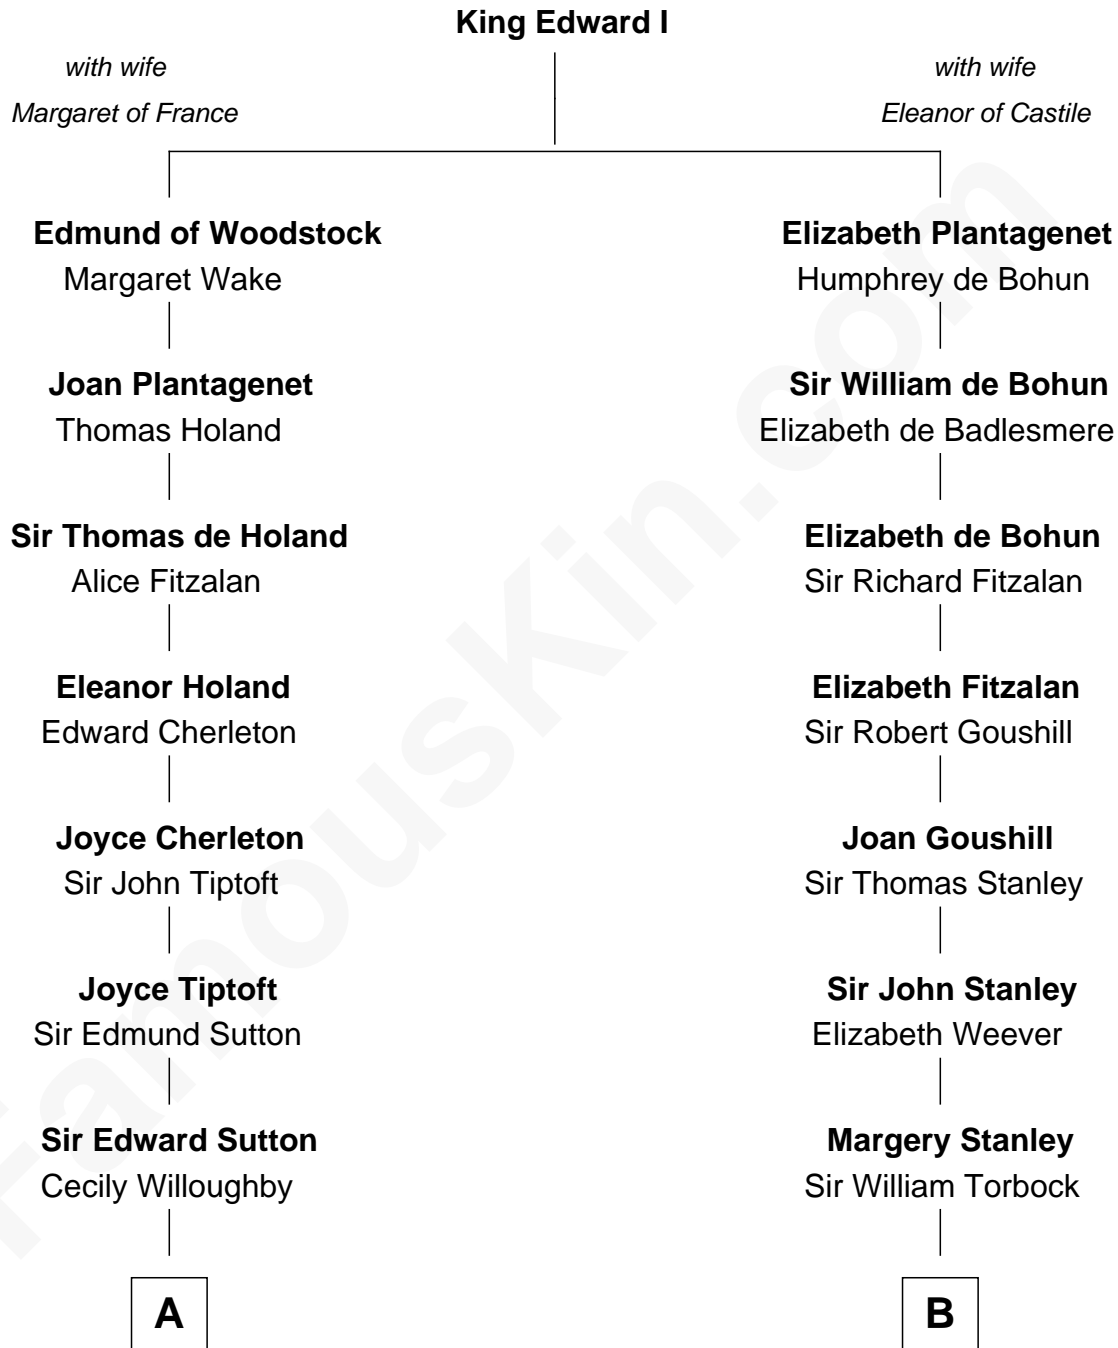

# FamousKin.com Relationship Chart of

**John Langdon**

*Signer of the U.S. Constitution*

15th cousin 3 times removed of

**Henry Lloyd**

*40th Governor of Maryland*

**C**

**Daniel Lloyd**  
Catherine Henry

**Henry Lloyd**  
*40th Governor of Maryland*

FamousKin.com