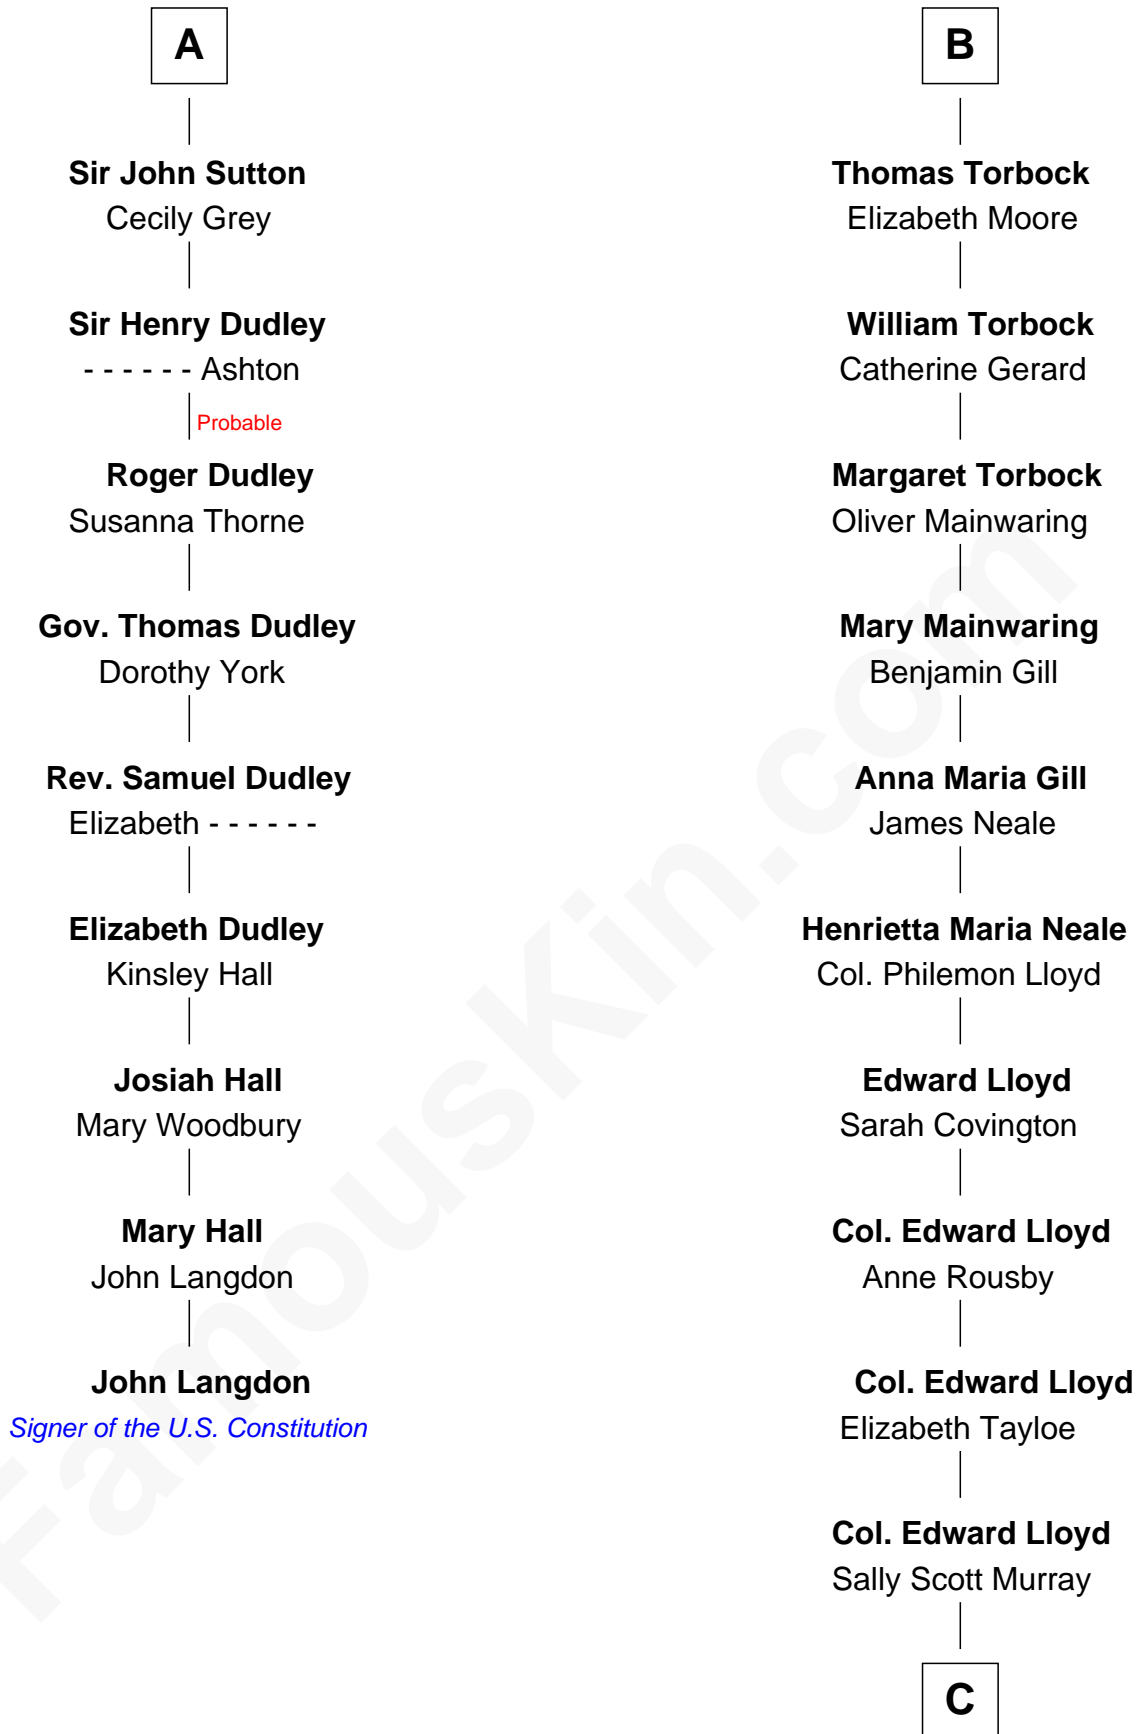

## Relationship Chart of

### John Langdon

*Signer of the U.S. Constitution*

15th cousin 3 times removed of

### Henry Lloyd

*40th Governor of Maryland*

**C**

**Daniel Lloyd**  
Catherine Henry

**Henry Lloyd**  
*40th Governor of Maryland*

FamousKin.com