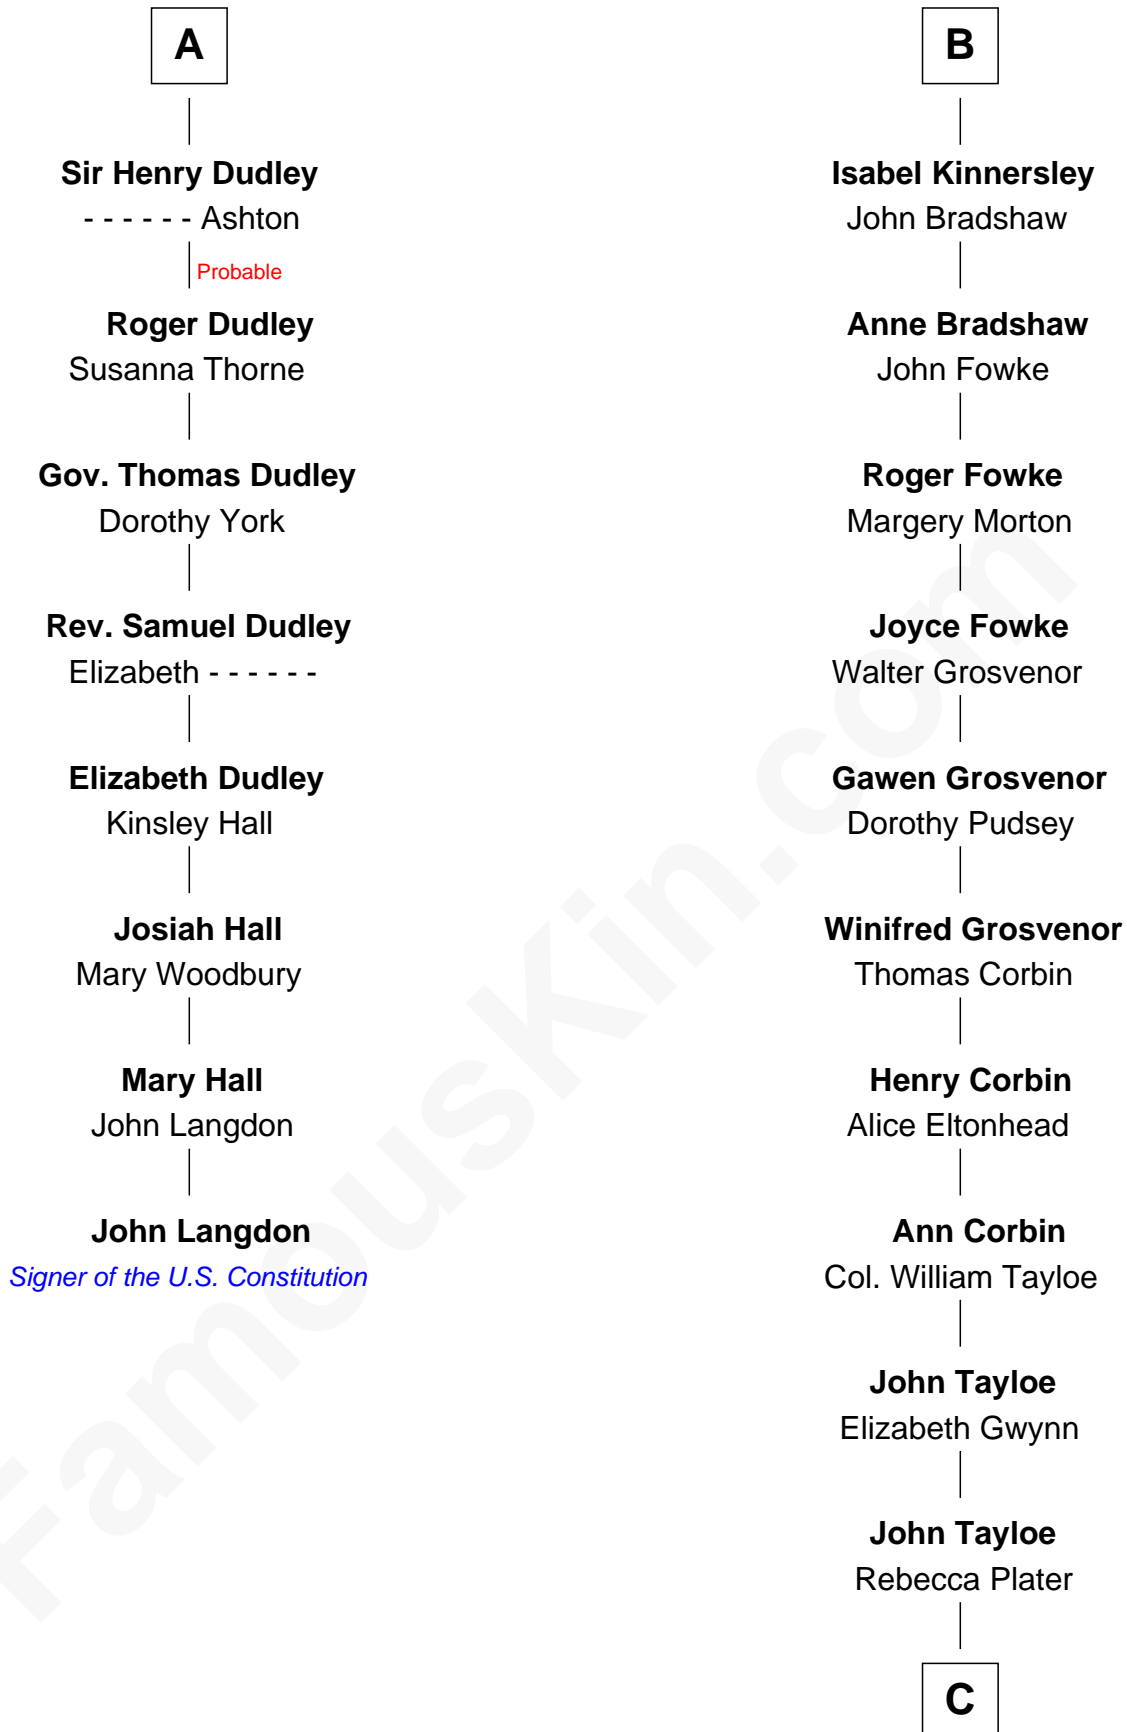

# FamousKin.com Relationship Chart of

**John Langdon**

*Signer of the U.S. Constitution*

14th cousin 6 times removed of

**Henry Lloyd**

*40th Governor of Maryland*

**C**

**Elizabeth Tayloe**  
Col. Edward Lloyd

**Col. Edward Lloyd**  
Sally Scott Murray

**Daniel Lloyd**  
Catherine Henry

**Henry Lloyd**  
*40th Governor of Maryland*