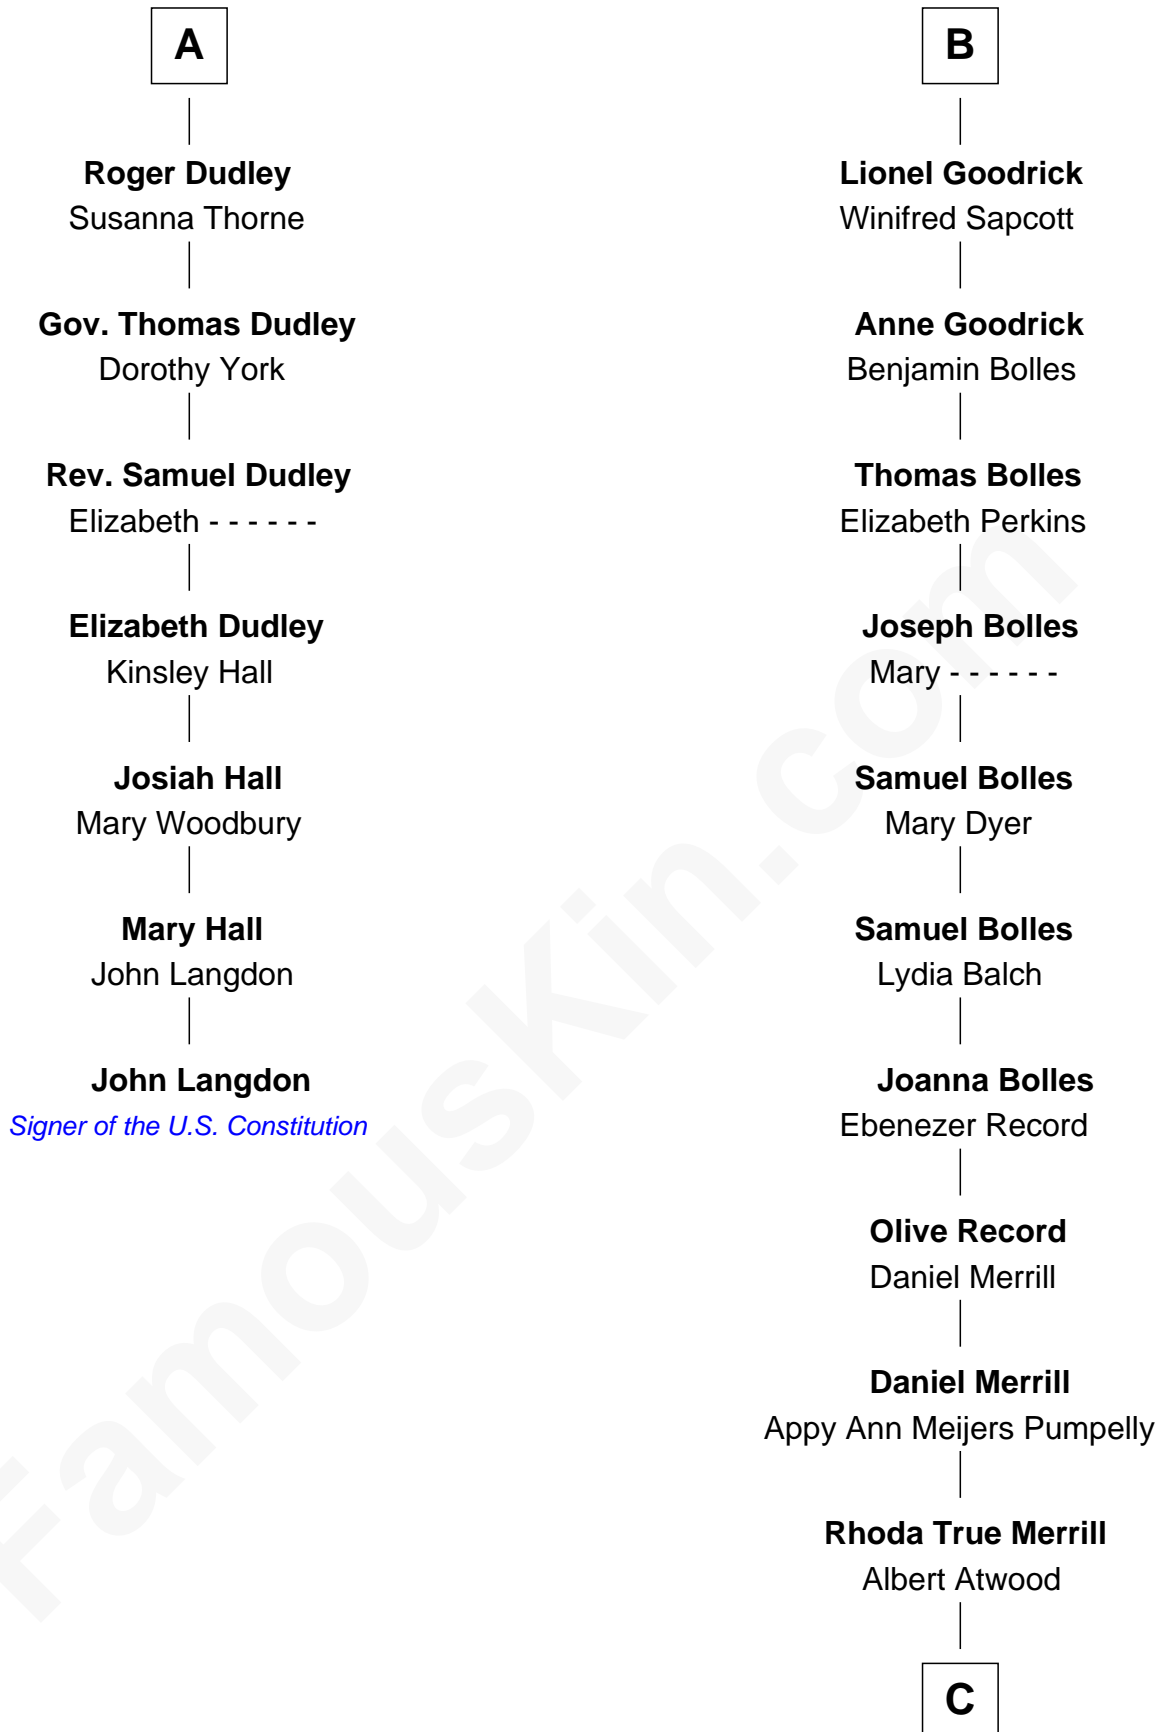

FamousKin.com

Relationship Chart of

John Langdon

Signer of the U.S. Constitution

13th cousin 8 times removed of

Dave Cowens

NBA Hall of Famer

C

Thomas Albert Atwood

Priscilla Ann Kelly

Charles Albert Atwood

Mina Sylvia Cundiff

Stanley True Atwood

Dorothy Ann Ulrich

Ruth Ellen Atwood

John Joseph Cowens