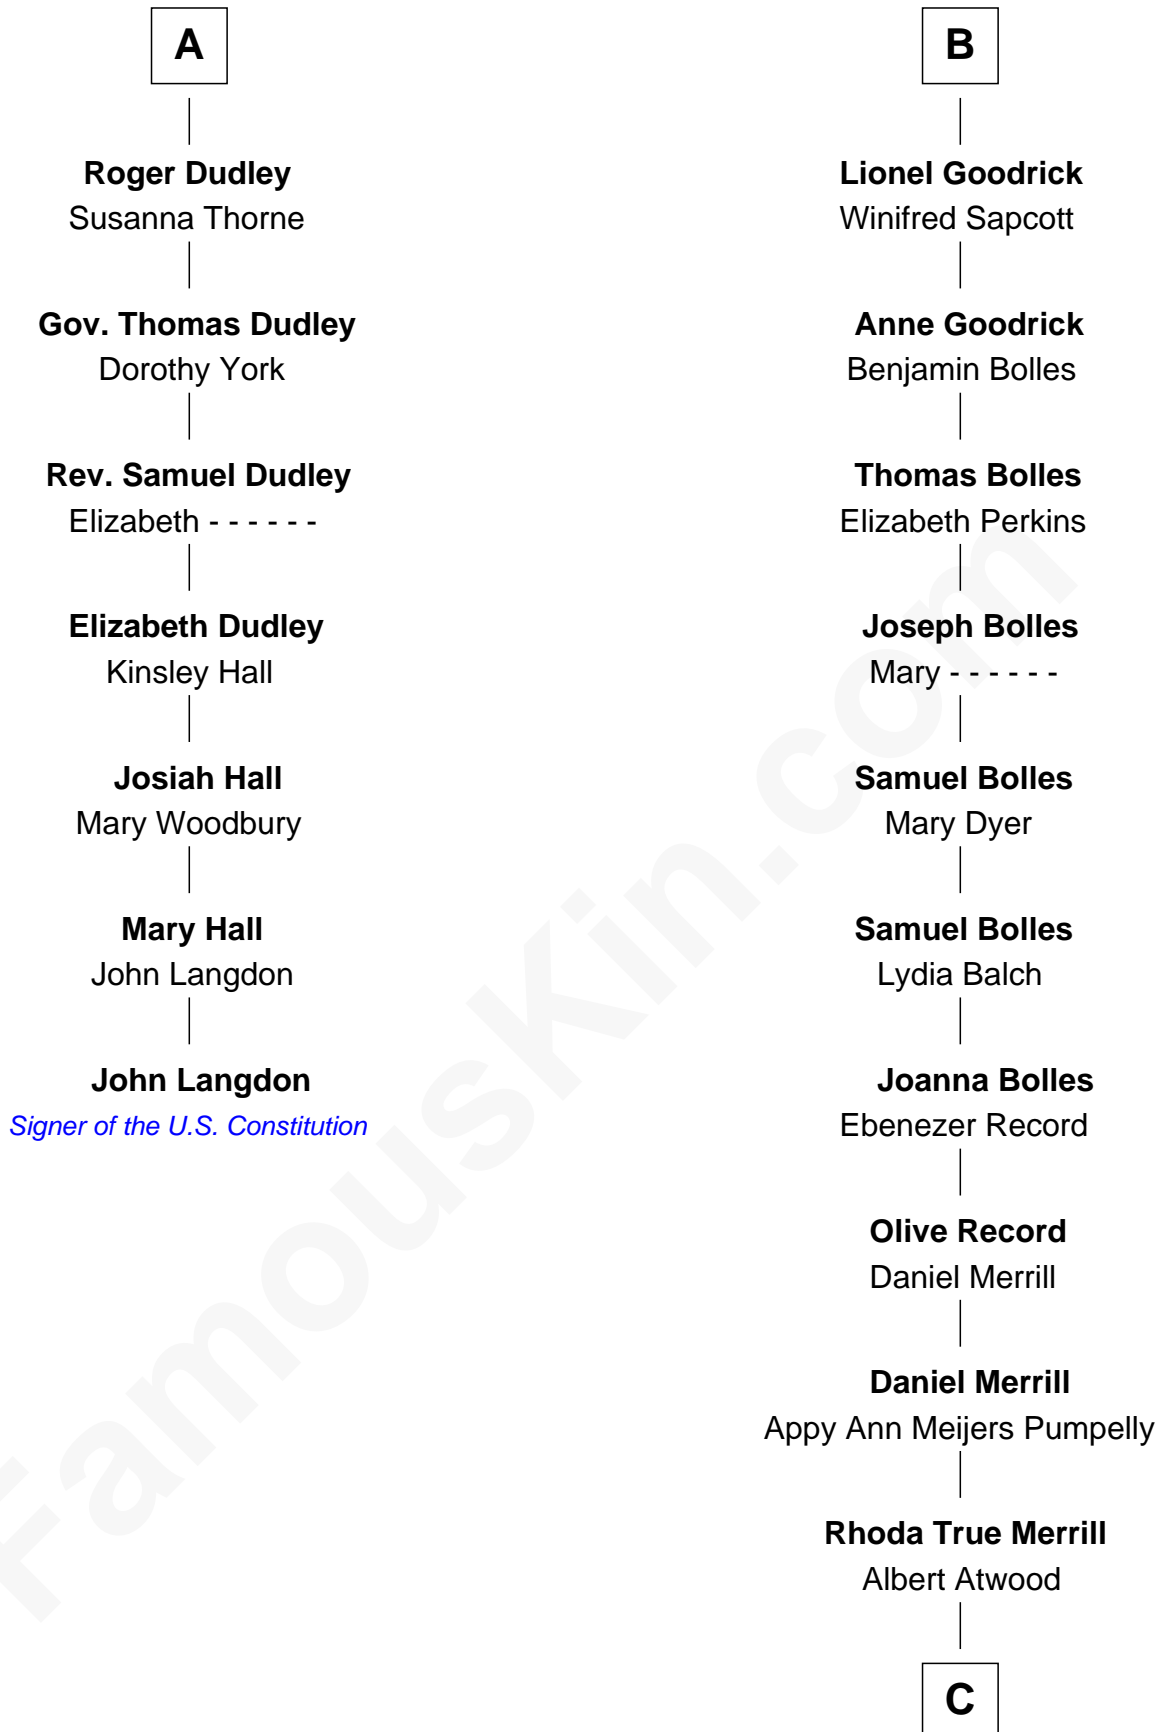

# FamousKin.com Relationship Chart of

**John Langdon**

*Signer of the U.S. Constitution*

13th cousin 8 times removed of

**Dave Cowens**

*NBA Hall of Famer*

**Sir Henry de Percy**

Idoine de Clifford

**C**

Thomas Albert Atwood

Priscilla Ann Kelly

Charles Albert Atwood

Mina Sylvia Cundiff

Stanley True Atwood

Dorothy Ann Ulrich

Ruth Ellen Atwood