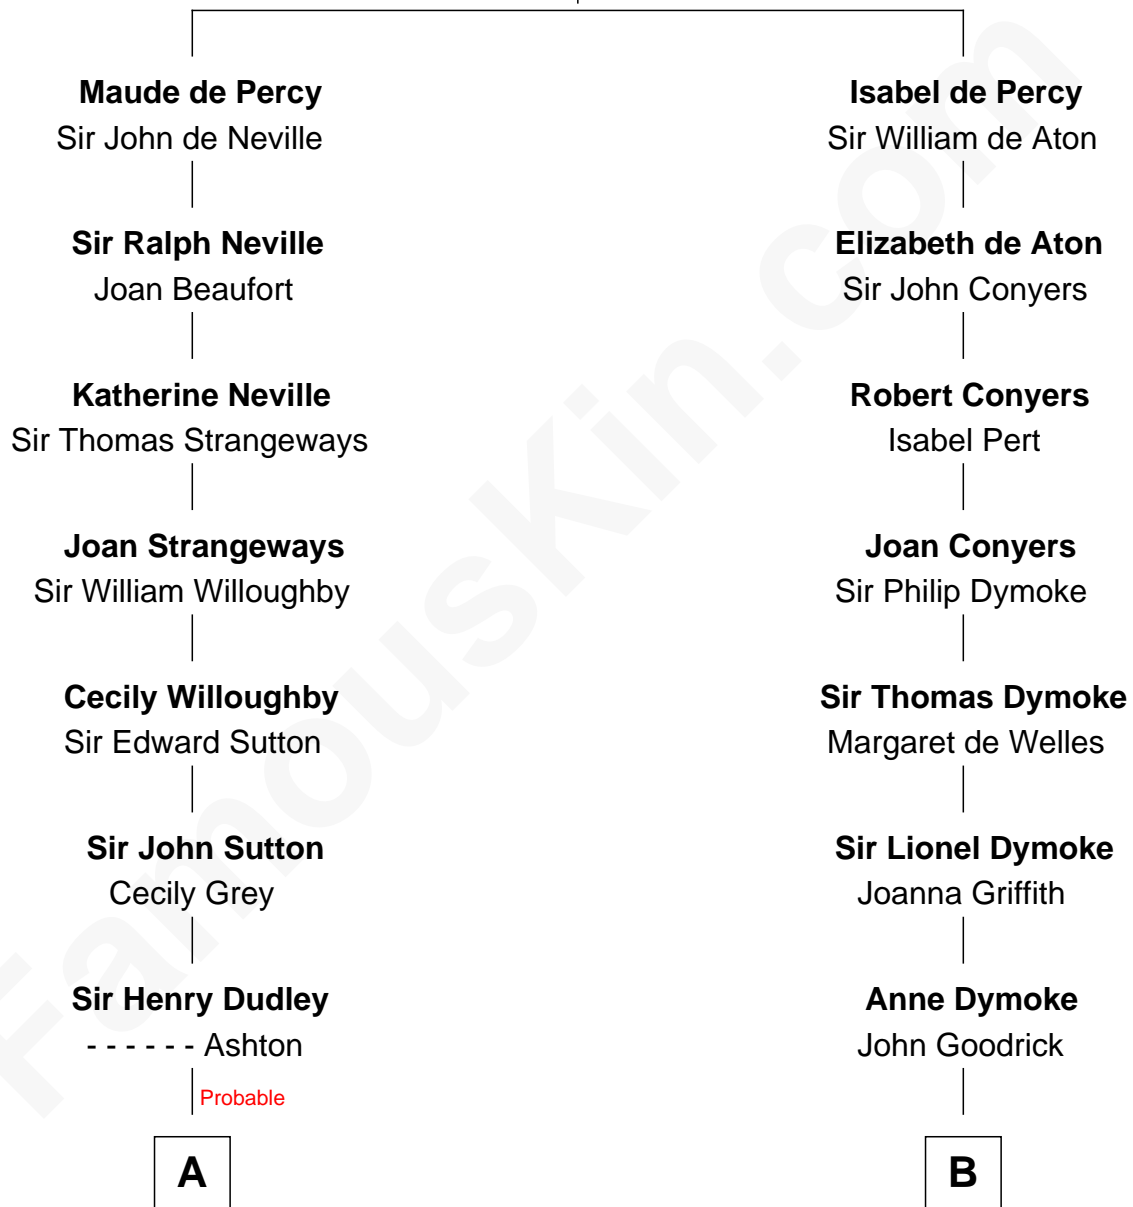

# FamousKin.com Relationship Chart of

**John Langdon**

*Signer of the U.S. Constitution*

13th cousin 8 times removed of

**Dave Cowens**

*NBA Hall of Famer*

**Sir Henry de Percy**

Idoine de Clifford

**C**

Thomas Albert Atwood

Priscilla Ann Kelly

Charles Albert Atwood

Mina Sylvia Cundiff

Stanley True Atwood

Dorothy Ann Ulrich

Ruth Ellen Atwood