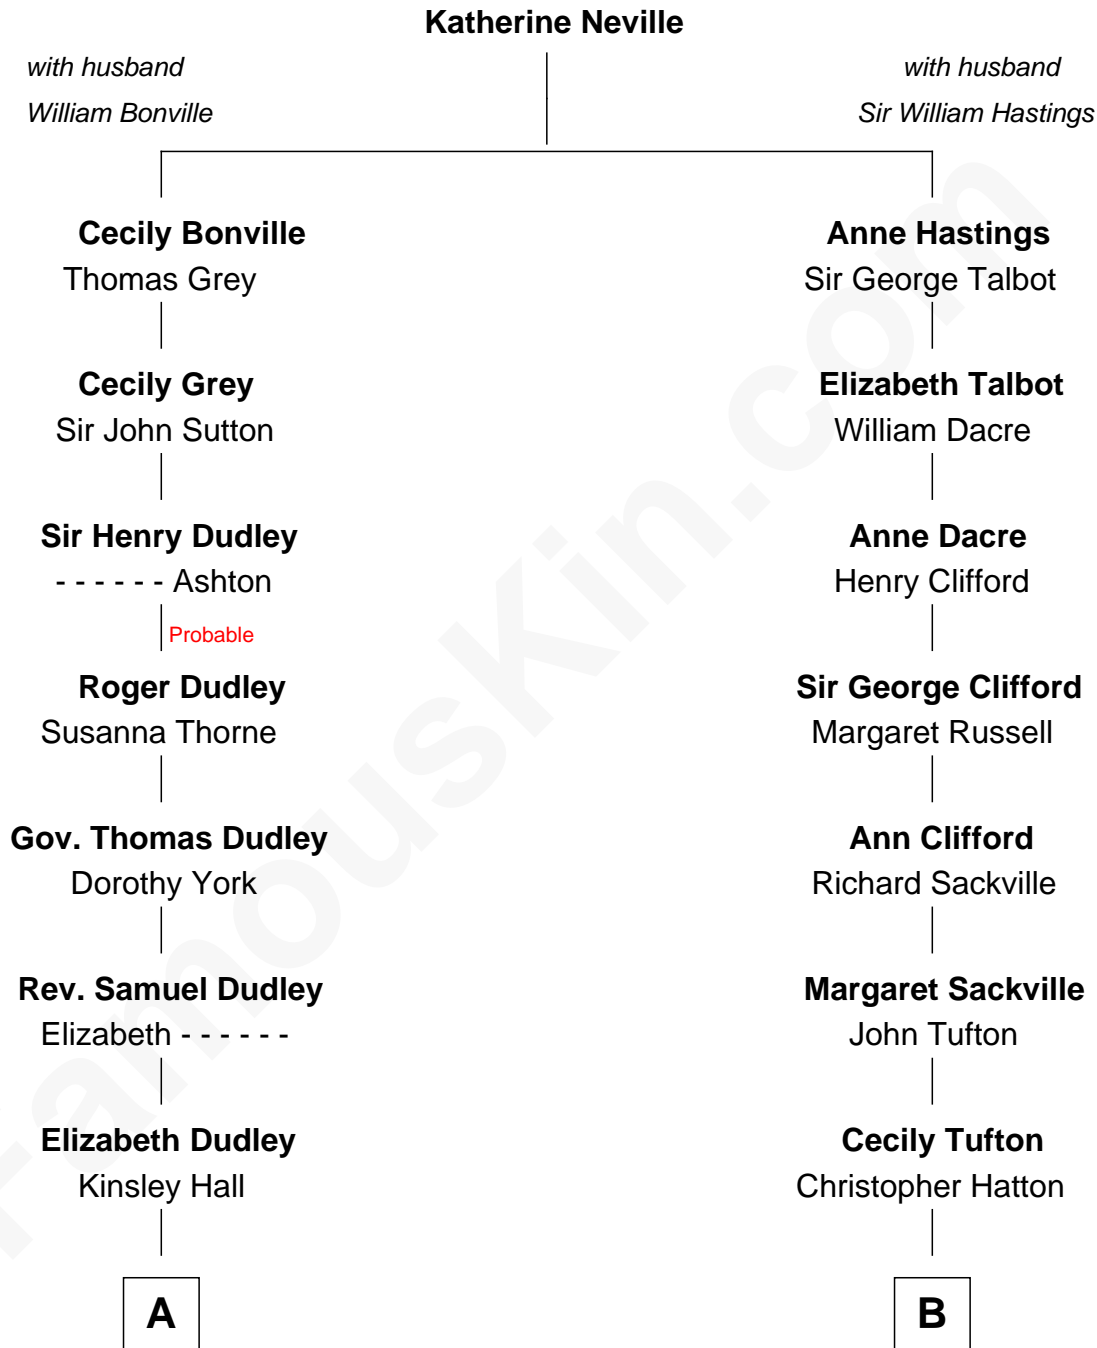

FamousKin.com

Relationship Chart of

John Langdon

Signer of the U.S. Constitution

9th cousin 7 times removed of

Kit Harington

TV Actor - "Game of Thrones"

A

Josiah Hall
Mary Woodbury

Mary Hall
John Langdon

John Langdon
Signer of the U.S. Constitution

B

Anne Hatton
Sir Daniel Finch

Charlotte Finch
Charles Seymour

Charlotte Seymour
Heneage Finch

Frances Finch
Sir George Legge