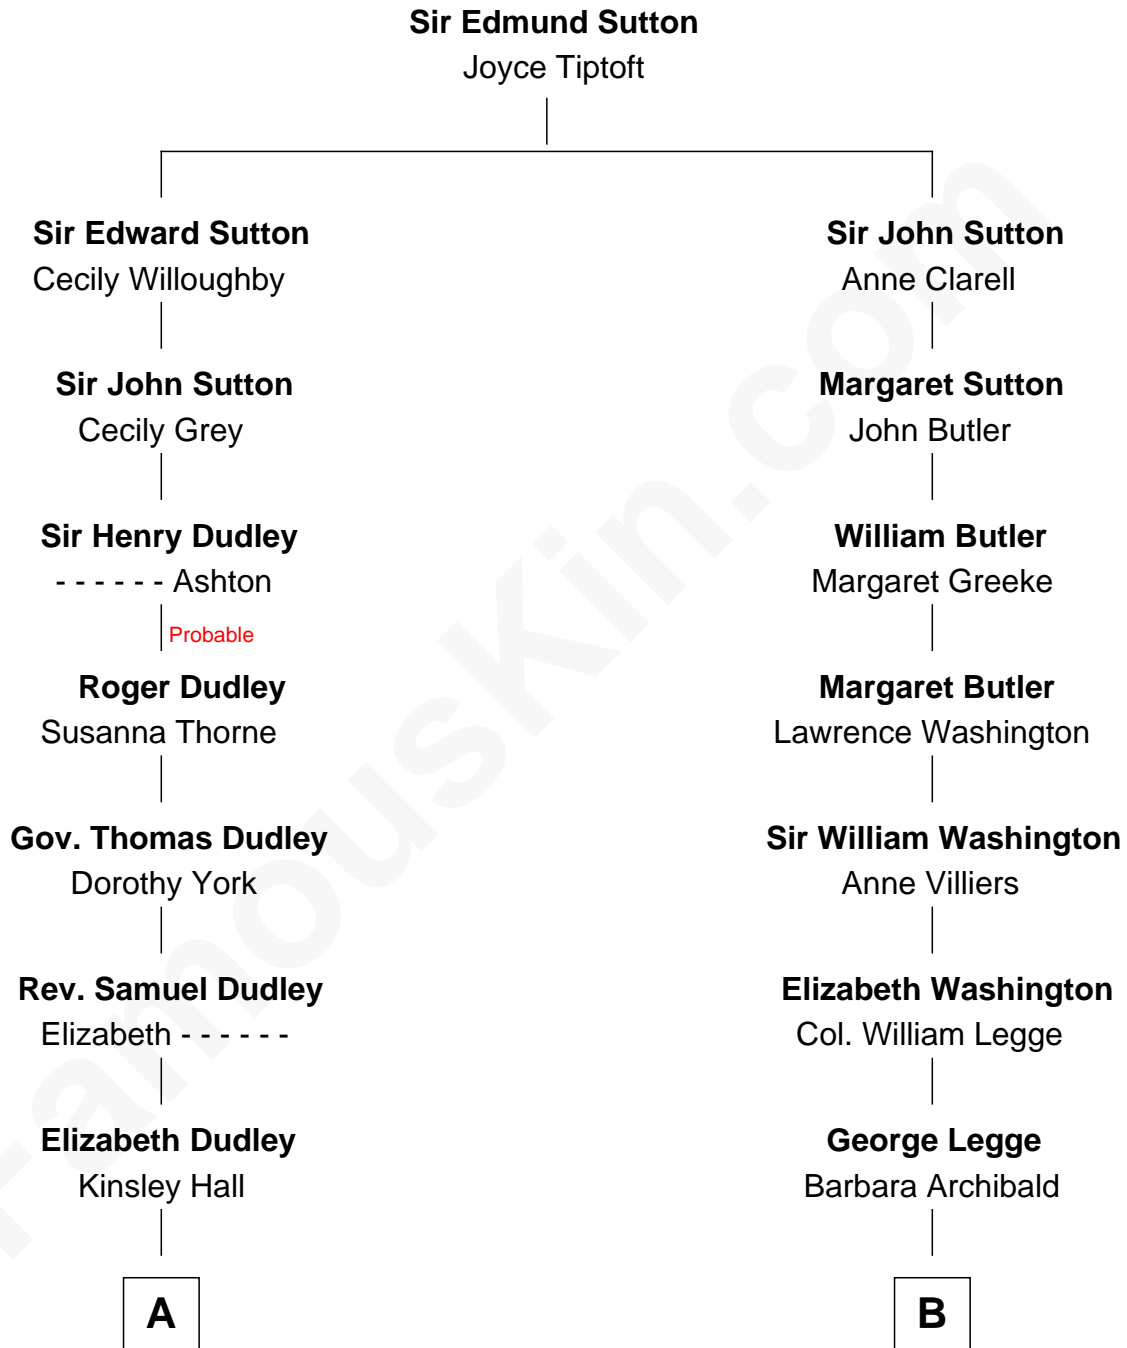

FamousKin.com Relationship Chart of

John Langdon

Signer of the U.S. Constitution

9th cousin 7 times removed of

Kit Harington

TV Actor - "Game of Thrones"

A

Josiah Hall
Mary Woodbury

Mary Hall
John Langdon

John Langdon
Signer of the U.S. Constitution

B

William Legge
Anne Finch

George Legge
Elizabeth Kaye

William Legge
Frances Catherine Nicoll

Sir George Legge
Frances Finch

William Legge
Frances Barrington