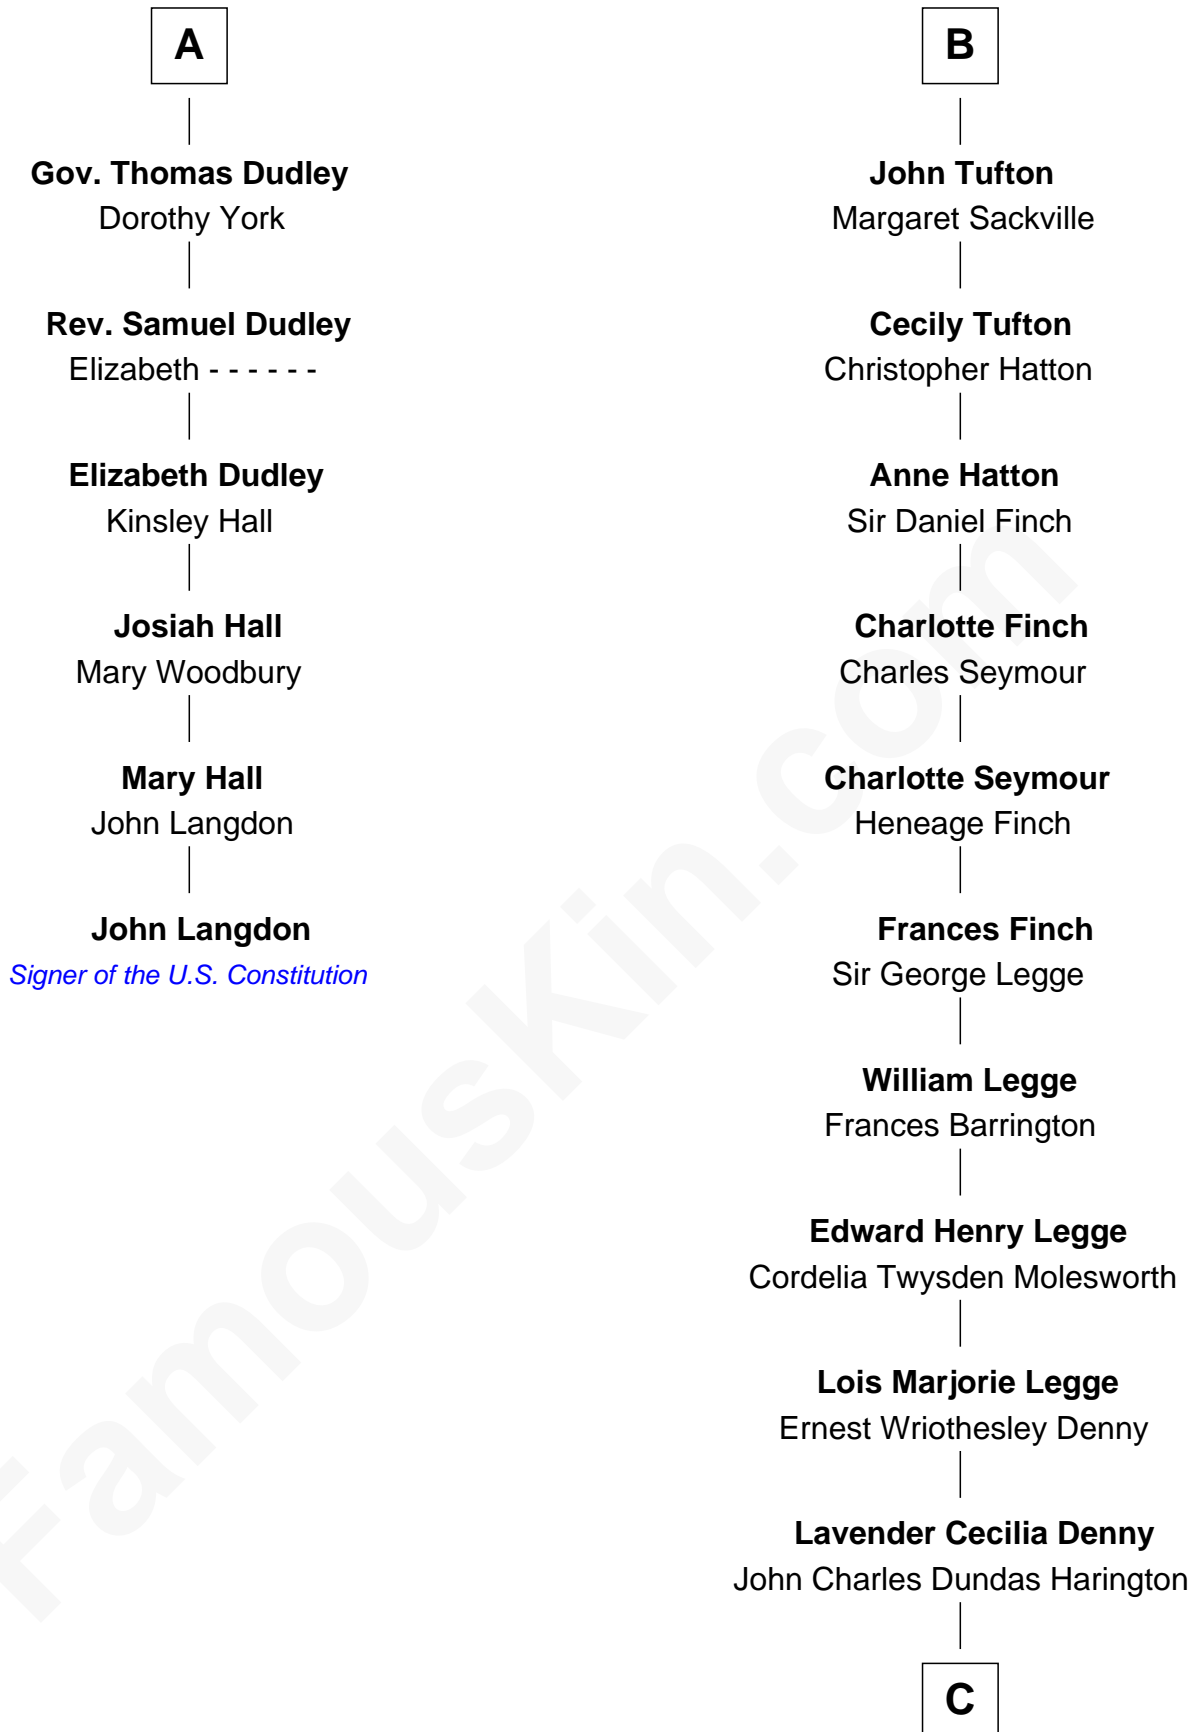

# FamousKin.com Relationship Chart of

**John Langdon**

*Signer of the U.S. Constitution*

12th cousin 6 times removed of

**Kit Harington**

*TV Actor - "Game of Thrones"*

**Sir Reynold Grey**

Margaret de Ros

**Margaret Grey**  
Sir William Bonville

**William Bonville**  
Elizabeth Harington

**William Bonville**  
Katherine Neville

**Cecily Bonville**  
Thomas Grey

**Cecily Grey**  
Sir John Sutton

**Sir Henry Dudley**  
----- Ashton

*Probable*

**Roger Dudley**  
Susanna Thorne

**A**

**Sir John Grey**  
Constance de Holand

**Sir Edmund Grey**  
Katherine Percy

**George Grey**  
Catherine Herbert

**Anne Grey**  
Sir John Hussey

**Anne Hussey**  
Sir Humphrey Browne

**Christian Browne**  
Sir John Tufton

**Sir Nicholas Tufton**  
Frances Cecil

**B**

**C**

**Sir David Richard Harington**  
Deborah Jane Catesby

**Kit Harington**  
*TV Actor - "Game of Thrones"*

FamousKin.com