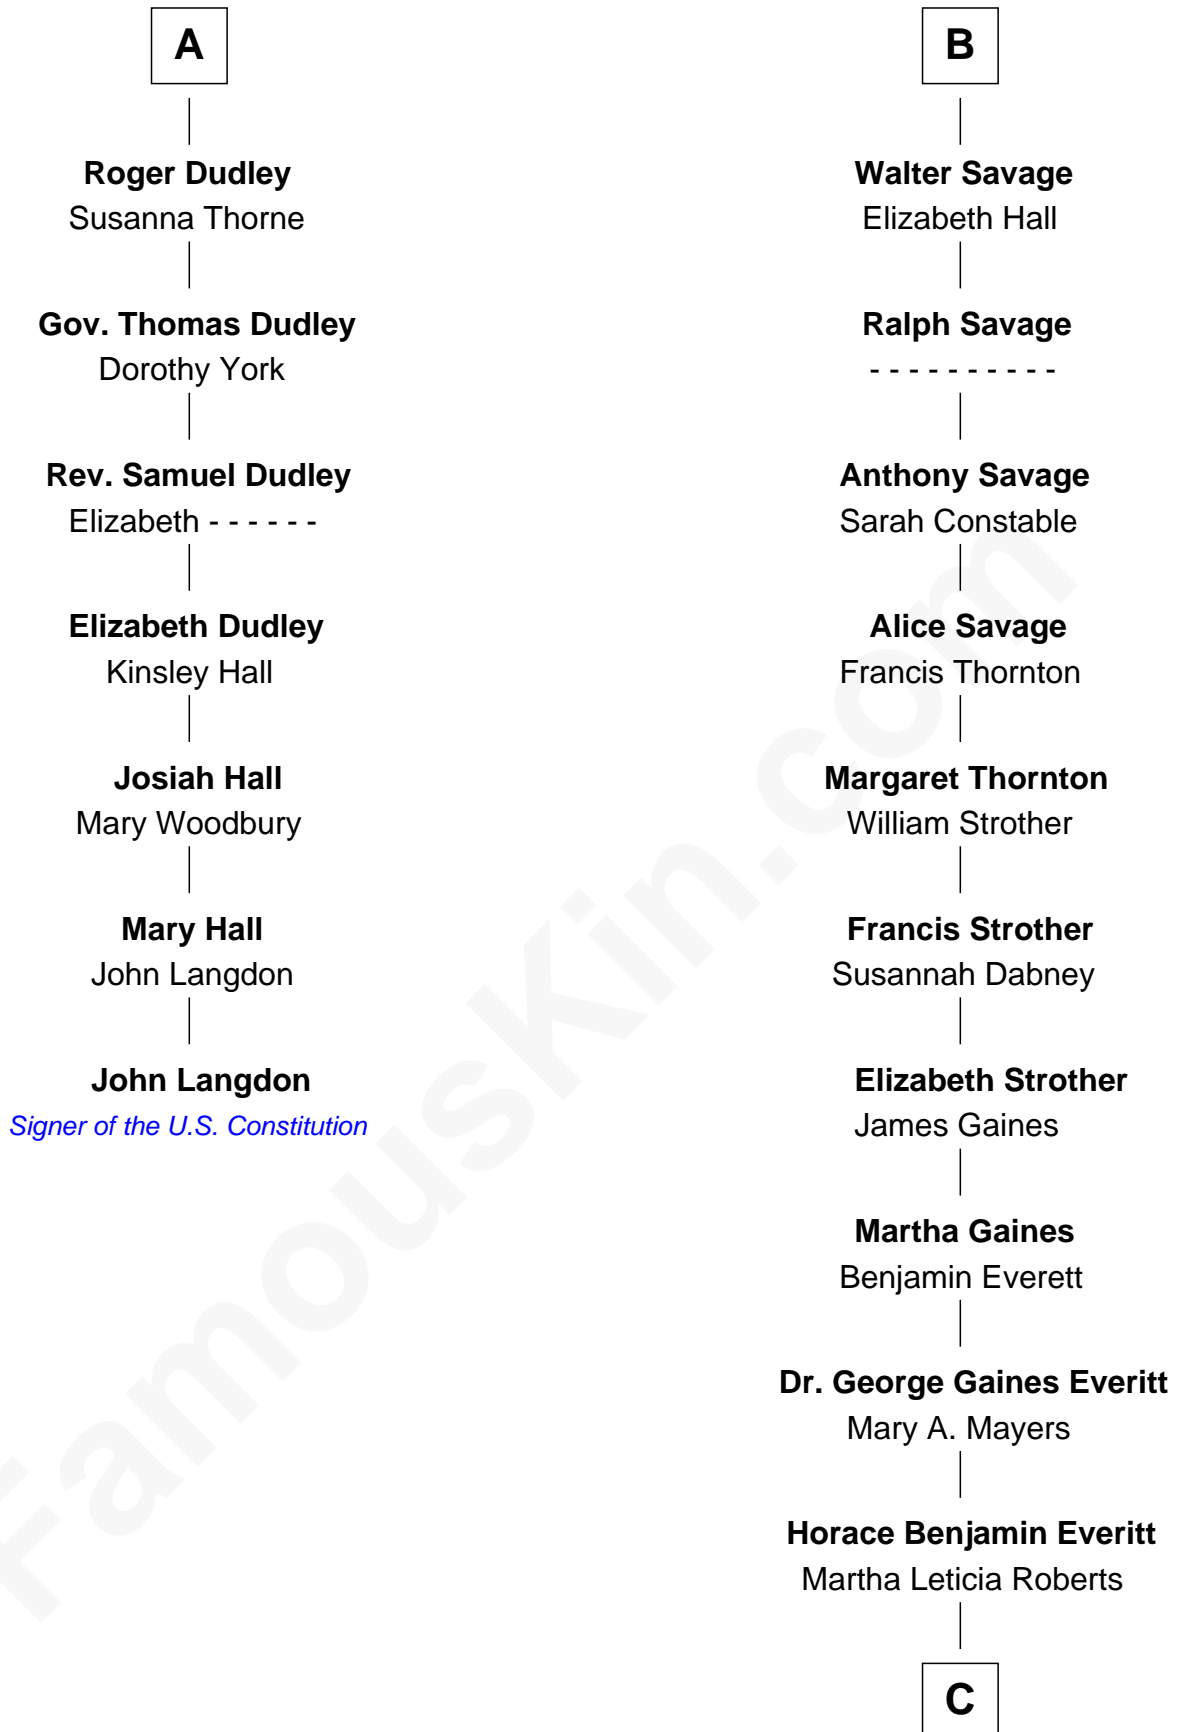

FamousKin.com

Relationship Chart of

John Langdon

Signer of the U.S. Constitution

13th cousin 6 times removed of

William H. Macy
TV and Movie Actor

Richard Fitzalan
Eleanor Plantagenet

Alice Fitzalan
Sir Thomas de Holand

Eleanor Holand
Edward Cherleton

Joyce Cherleton
Sir John Tiptoft

Joyce Tiptoft
Sir Edmund Sutton

Sir Edward Sutton
Cecily Willoughby

Sir John Sutton
Cecily Grey

Sir Henry Dudley
----- Ashton

Probable

A

Sir Richard Fitzalan
Elizabeth de Bohun

Elizabeth Fitzalan
Sir Robert Goushill

Joan Goushill
Sir Thomas Stanley

Katherine Stanley
Sir John Savage

Sir Christopher Savage
Anne Stanley

Sir Christopher Savage
Anne Lygon

Francis Savage
Anne Sheldon

B

C

—
Mary Lois Everitt
Clement Overstreet

—
Lois Elizabeth Overstreet
William Hall Macy

—
William H. Macy
TV and Movie Actor

FamousKin.com