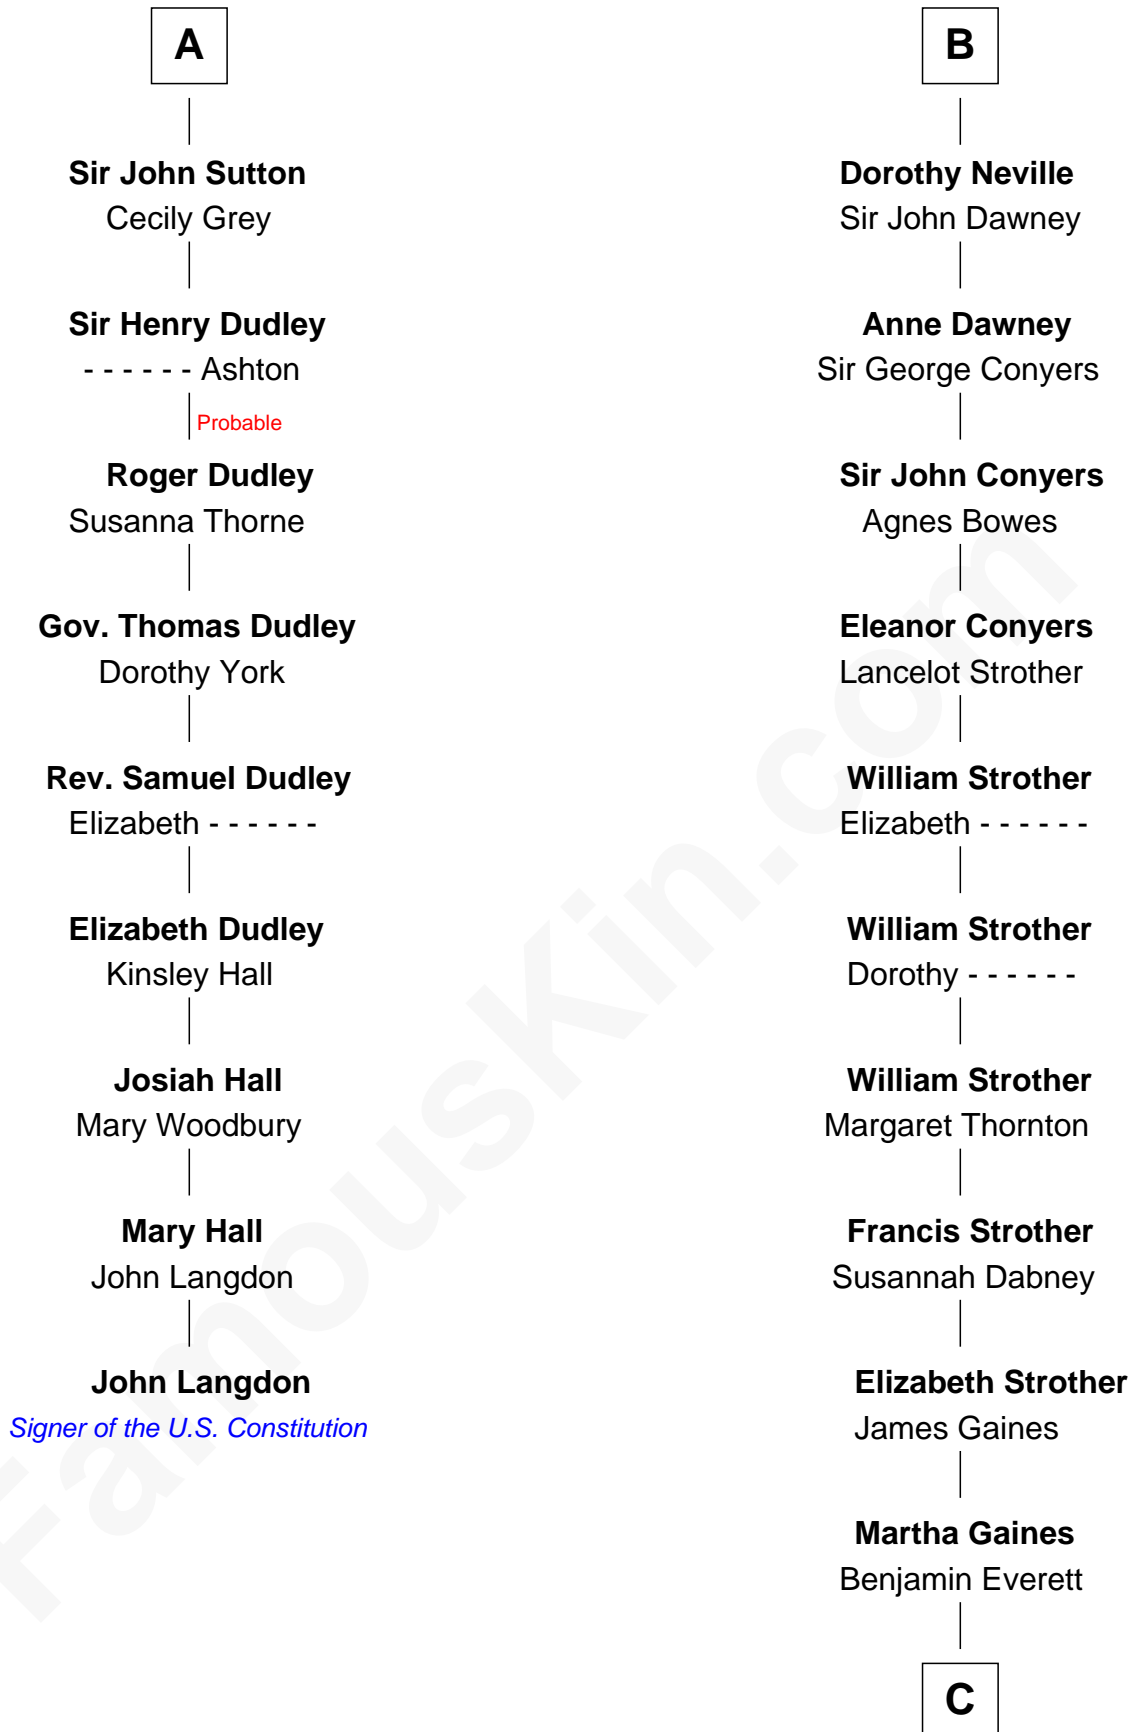

FamousKin.com Relationship Chart of

John Langdon

Signer of the U.S. Constitution

15th cousin 6 times removed of

William H. Macy

TV and Movie Actor

Sir James de Audley

Ela Longespee

C

Dr. George Gaines Everitt

Mary A. Mayers

Horace Benjamin Everitt

Martha Leticia Roberts

Mary Lois Everitt

Clement Overstreet

Lois Elizabeth Overstreet