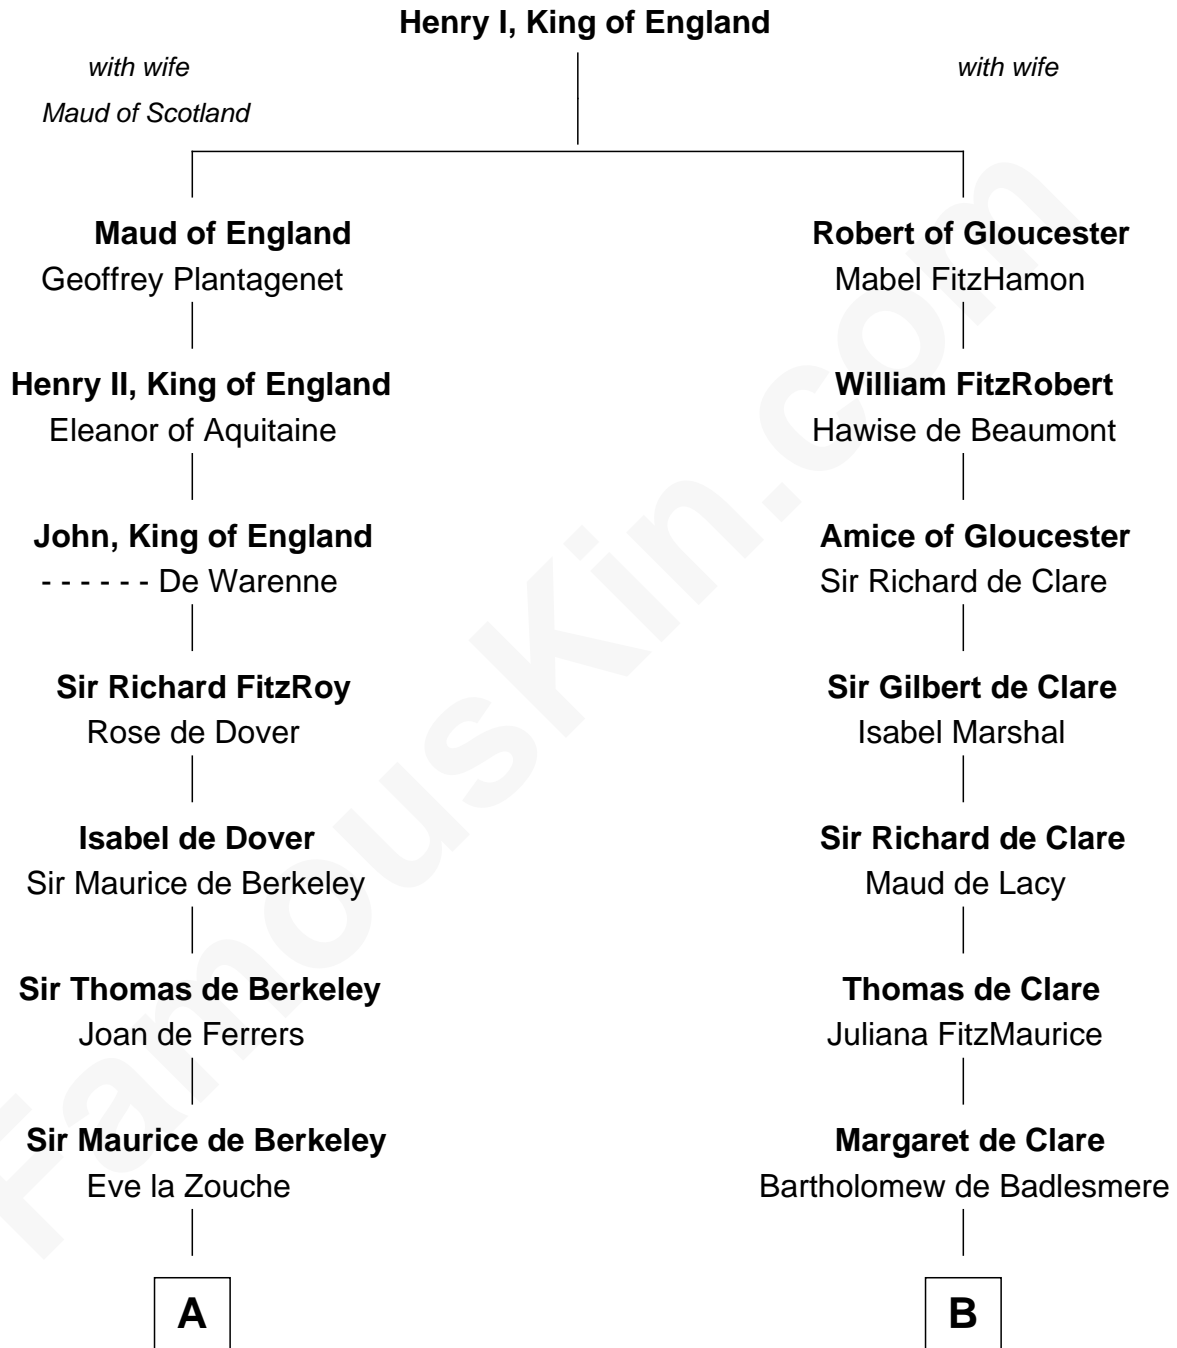

FamousKin.com

Relationship Chart of

John Langdon

Signer of the U.S. Constitution

17th cousin 3 times removed of

Robert Catesby

Leader of Gunpowder Plot

C

—
Elizabeth Dudley

Kinsley Hall

—
Josiah Hall

Mary Woodbury

—
Mary Hall

John Langdon

—
John Langdon

Signer of the U.S. Constitution