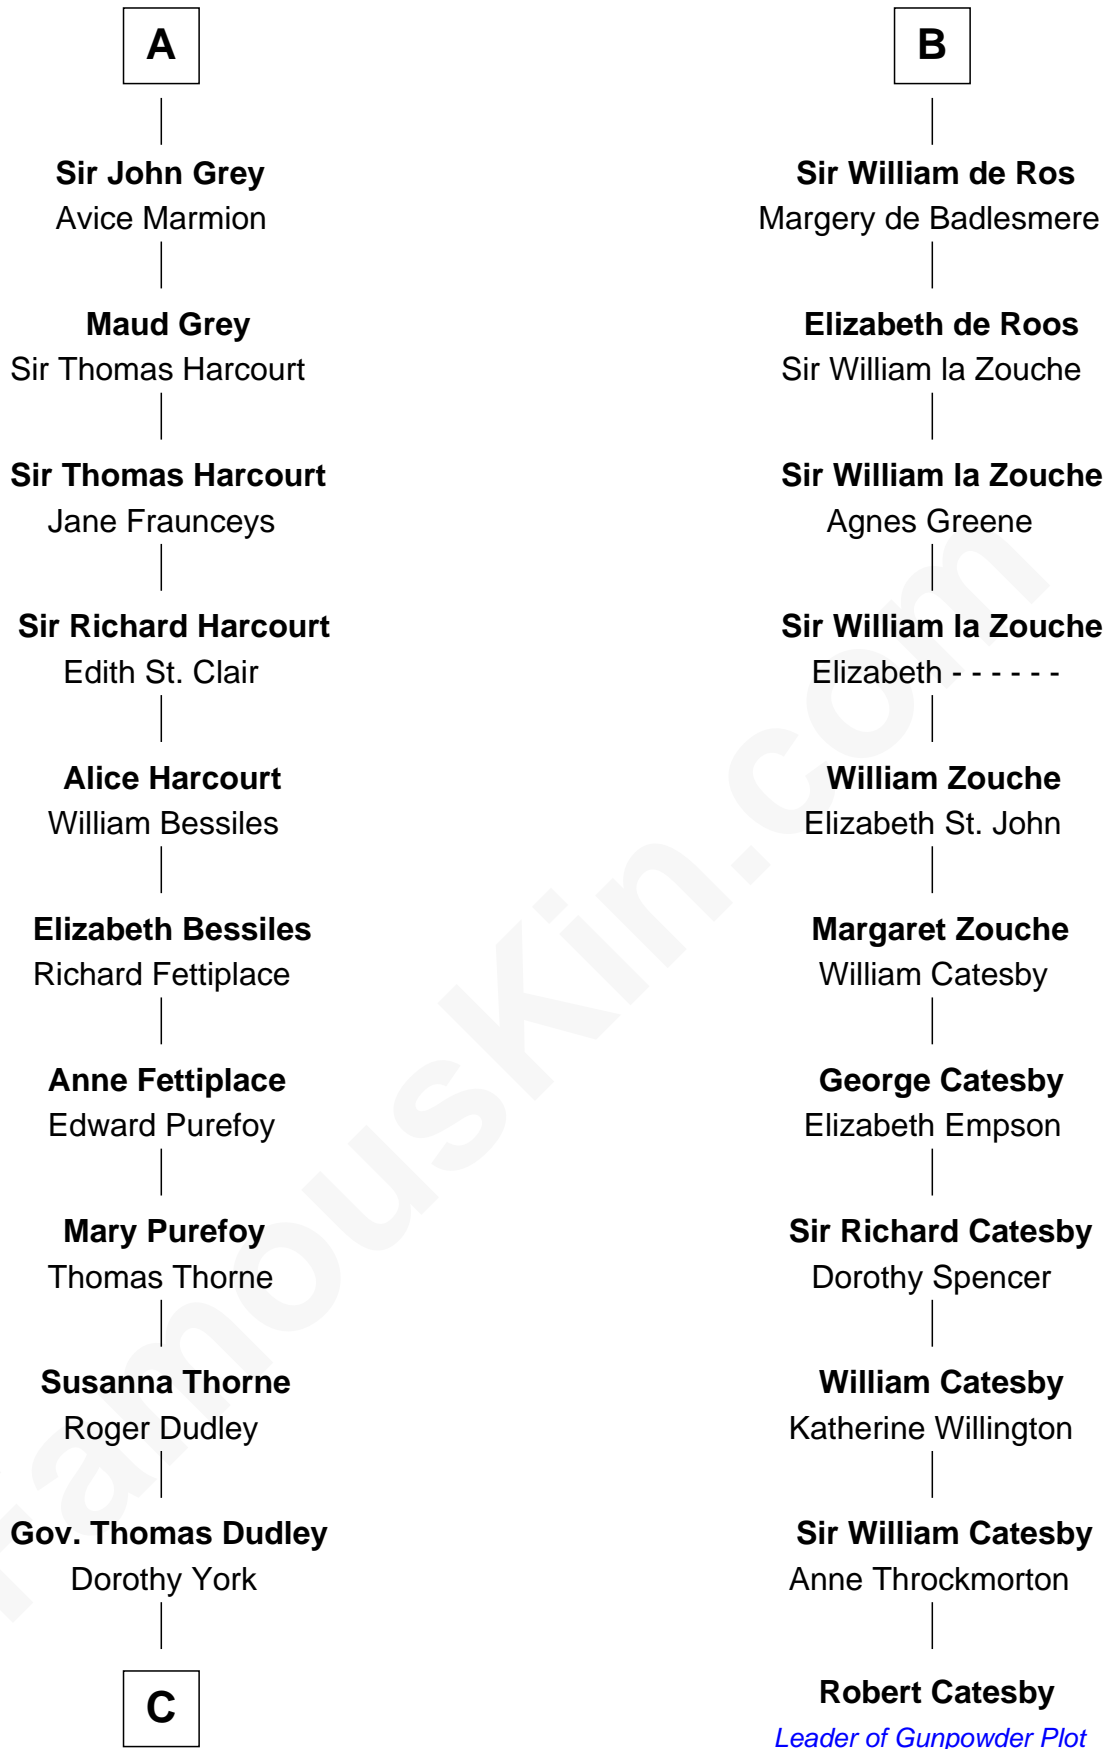

## Relationship Chart of

### John Langdon

*Signer of the U.S. Constitution*

17th cousin 4 times removed of

### Robert Catesby

*Leader of Gunpowder Plot*

**Sir Walter Giffard**

Agnes Flaitel

**C**

Rev. Samuel Dudley

Elizabeth - - - - -

Elizabeth Dudley