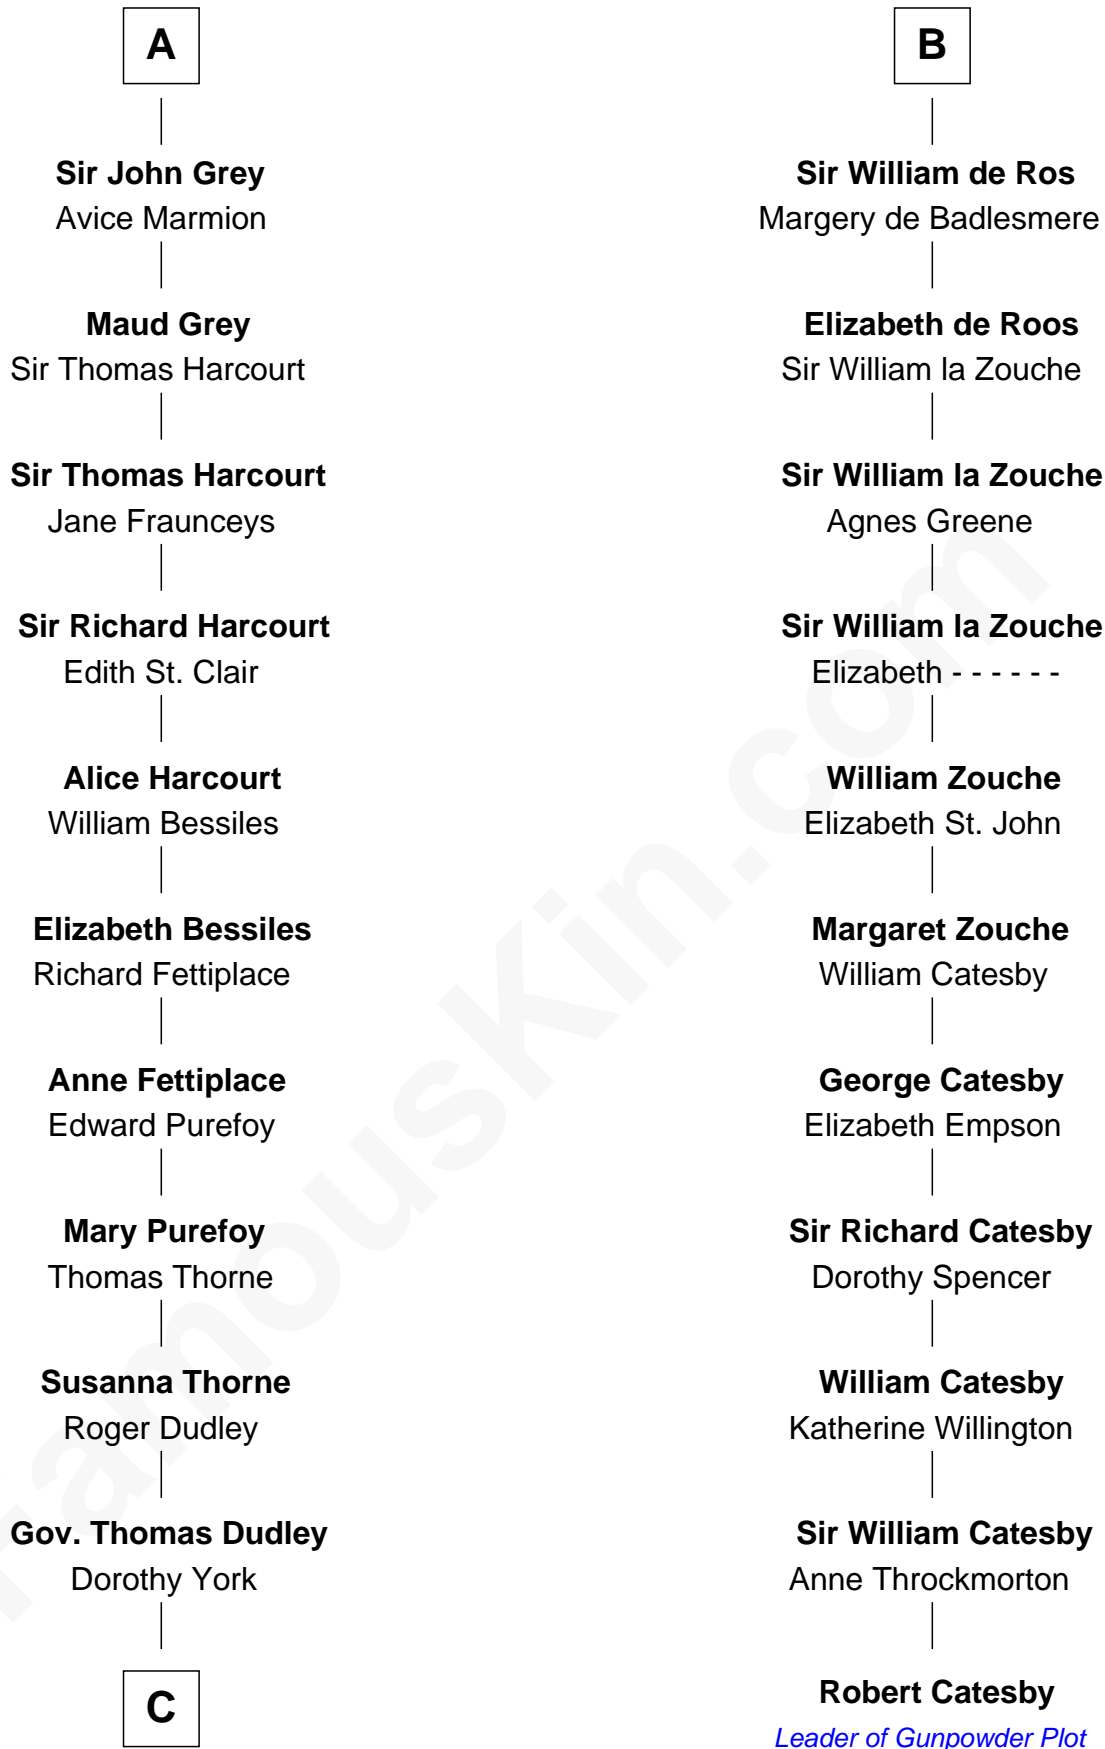

## Relationship Chart of

### John Langdon

*Signer of the U.S. Constitution*

17th cousin 4 times removed of

### Robert Catesby

*Leader of Gunpowder Plot*

**Gilbert Crispin**

-----

**C**

Rev. Samuel Dudley

Elizabeth - - - - -

Elizabeth Dudley