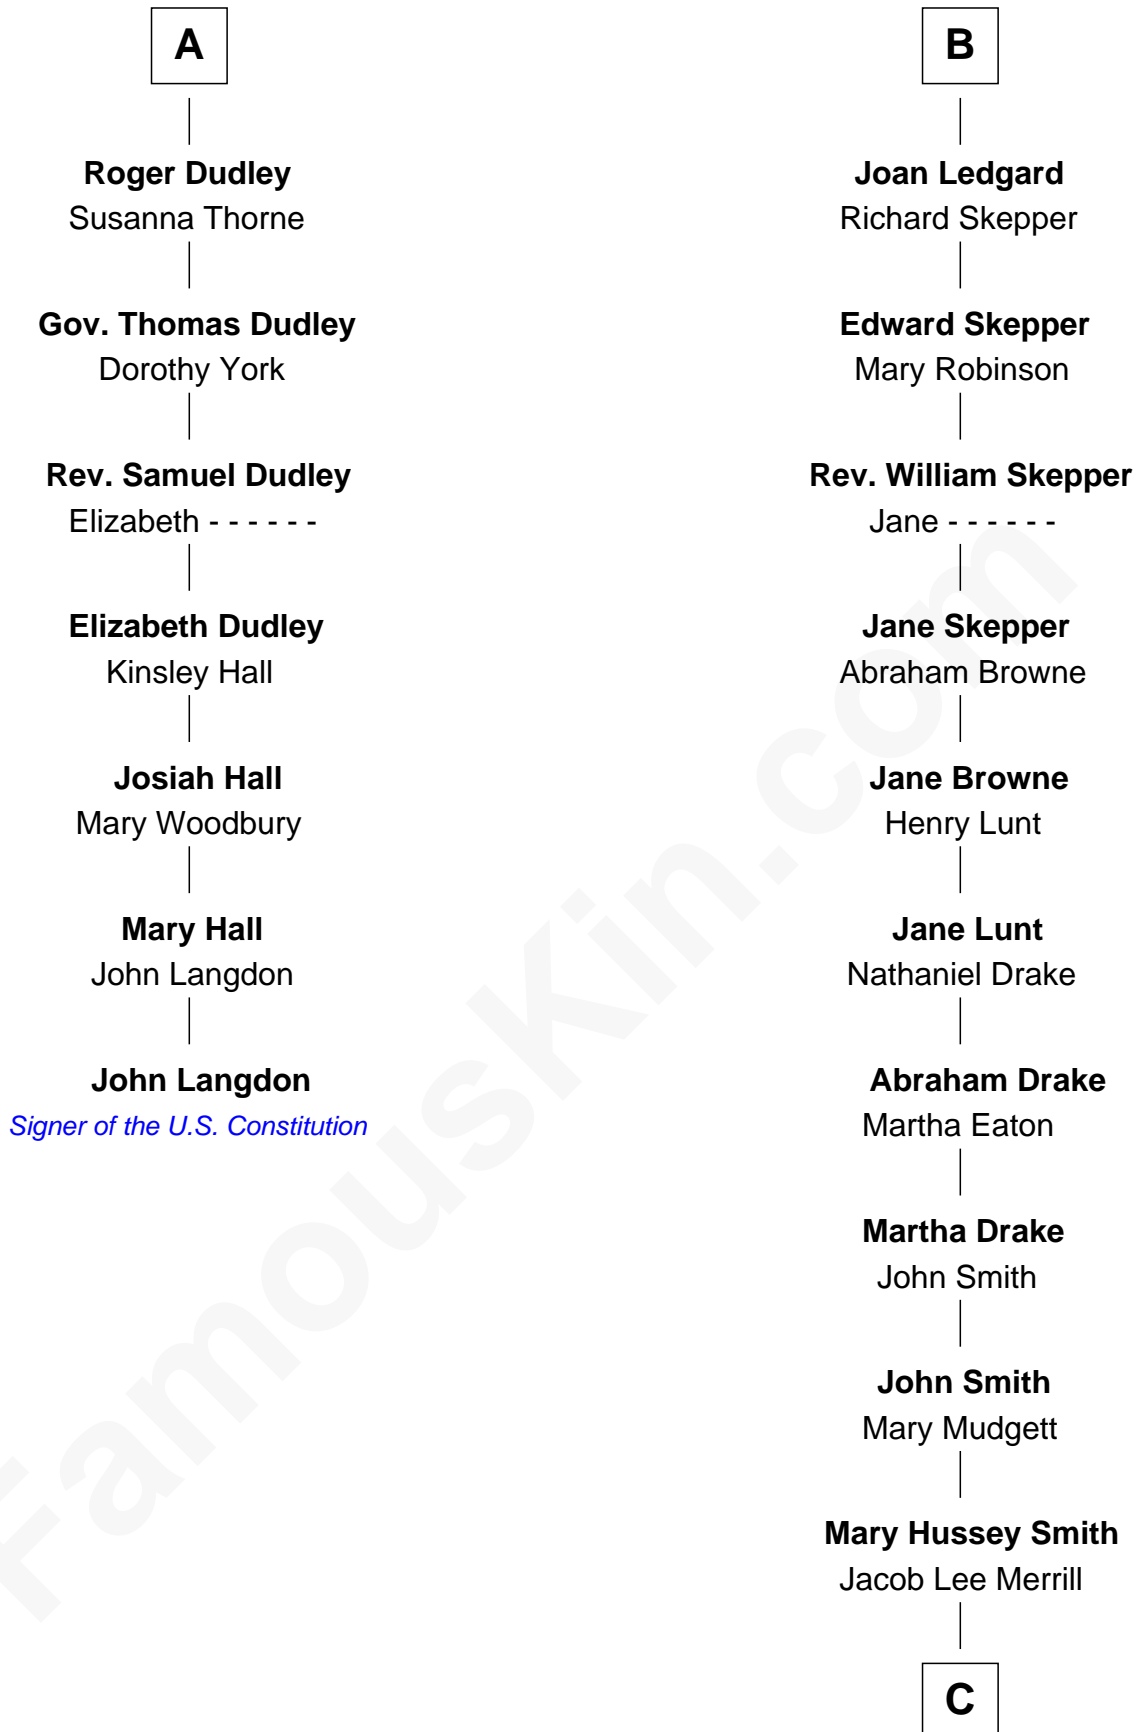

FamousKin.com

Relationship Chart of

John Langdon

Signer of the U.S. Constitution

13th cousin 8 times removed of

Meghan Markle

Duchess of Sussex, TV Actress

Sir Ralph de Neville

Alice de Audley

C

George David Merrill

Mary Bird

Gertrude May Merrill

Fred George Sanders

Doris Mary Rita Sanders

Gordon Arnold Markle