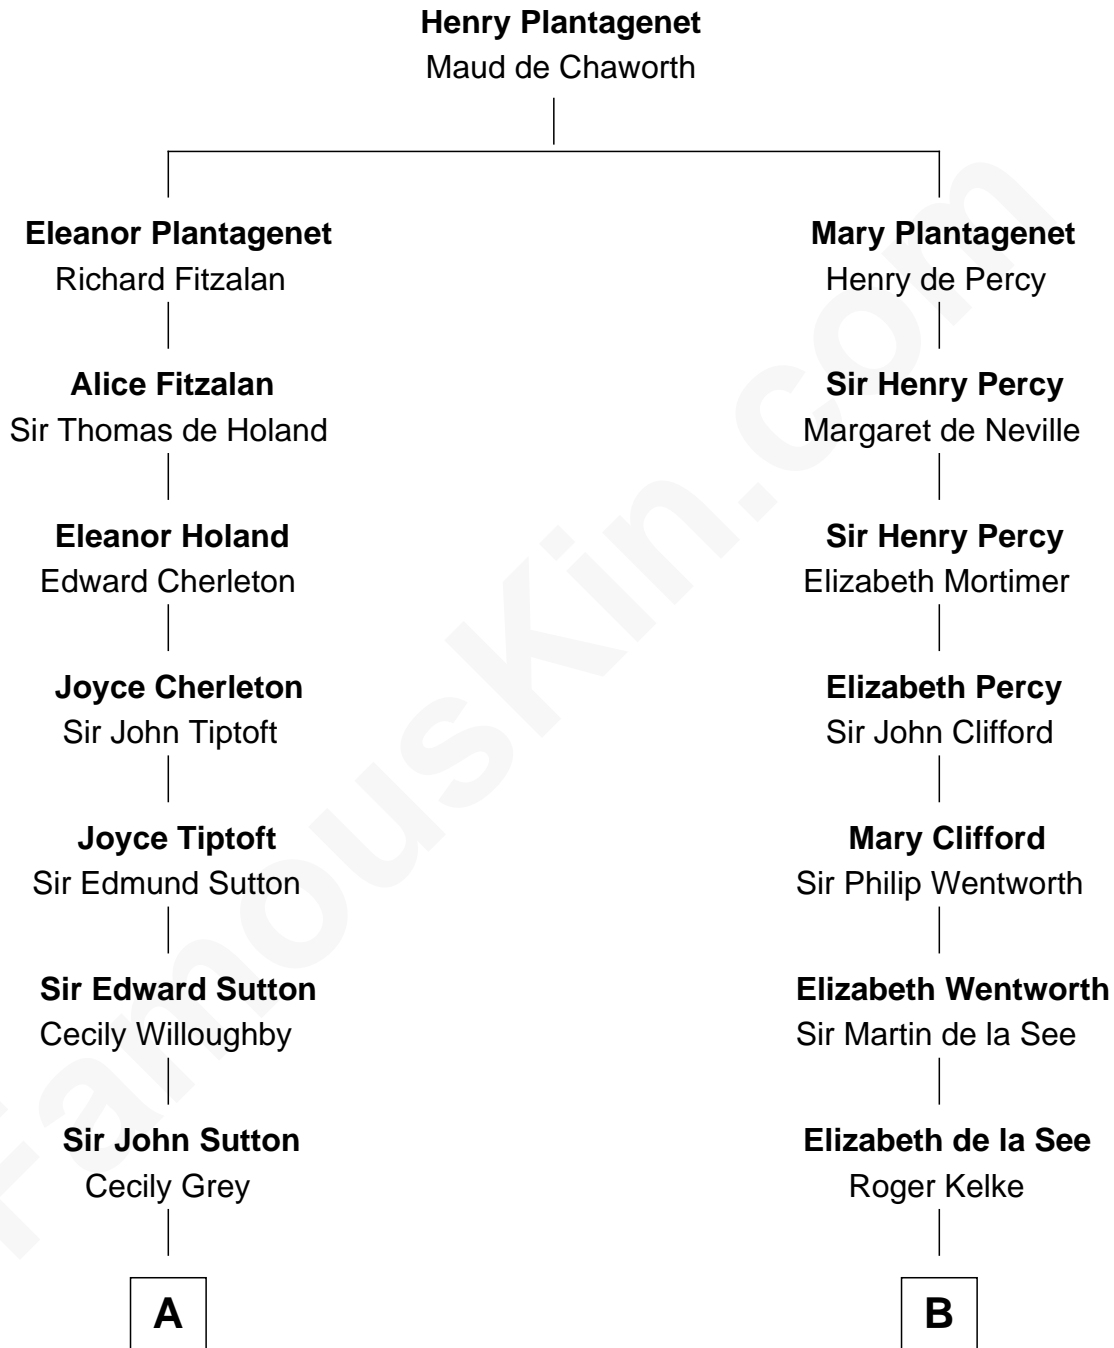

# FamousKin.com Relationship Chart of

**John Langdon**

*Signer of the U.S. Constitution*

14th cousin 6 times removed of

**Harper Lee**

*Author of To Kill a Mockingbird*

**C**

John Robert Finch  
Frances Cunningham