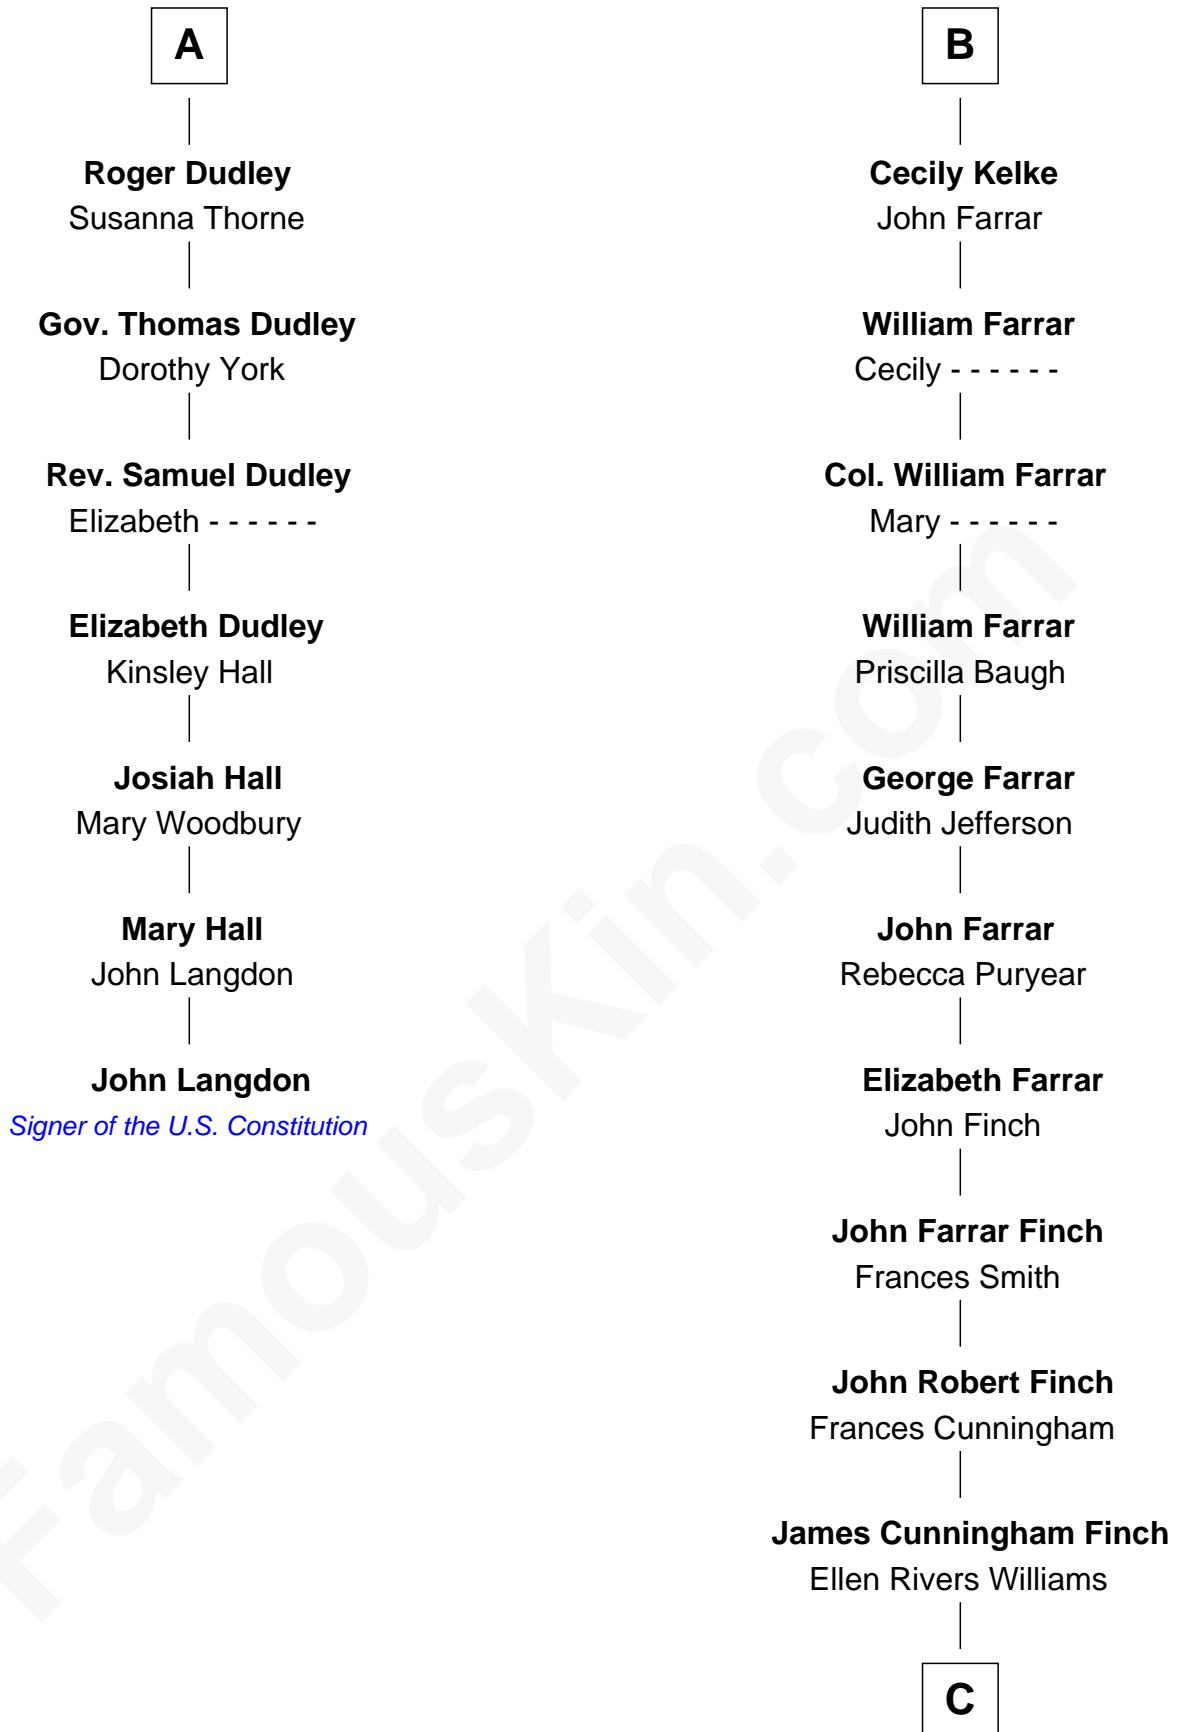

# FamousKin.com Relationship Chart of

**John Langdon**

*Signer of the U.S. Constitution*

13th cousin 5 times removed of

**Harper Lee**

*Author of To Kill a Mockingbird*

**Sir Philip le Despencer**

Elizabeth - - - - -

**Sir Edward Sutton**

Cecily Willoughby

**Sir John Sutton**

Cecily Grey

**Sir Henry Dudley**

- - - - - Ashton

Probable

**A**

**Sir Philip le Despencer**

Elizabeth de Tibetot

**Margery Despencer**

Sir Roger Wentworth

**Sir Philip Wentworth**

Mary Clifford

**Elizabeth Wentworth**

Sir Martin de la See

**Elizabeth de la See**

Roger Kelke

**Christopher Kelke**

Isabel Girlington

**William Kelke**

Thomasine Skerne

**B**

C