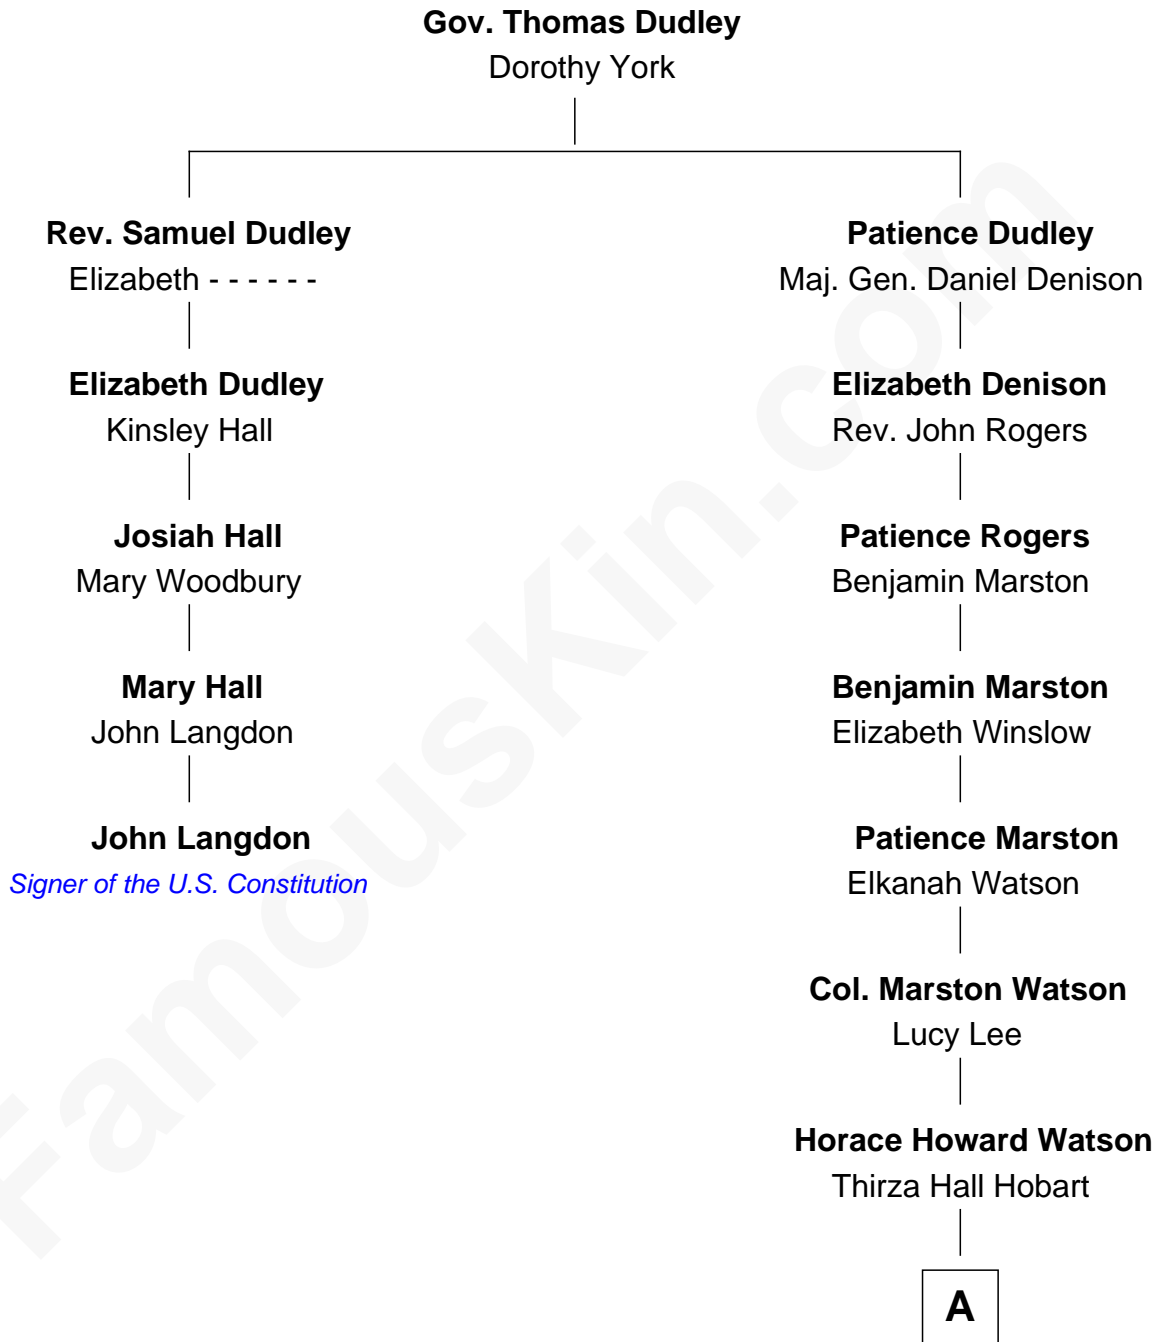

FamousKin.com Relationship Chart of

John Langdon

Signer of the U.S. Constitution

4th cousin 8 times removed of

John Cena

Movie Actor and WWE Pro Wrestler

A

—
Agnes Lee Watson

Charles Nichols

—
Charles H. Nichols

Martha Emma Dix

—
Charles Nichols

Julia Ellen Skelton

—
Natalie Nichols

Ulysses John Lupien

—
Carol Frances Lupien