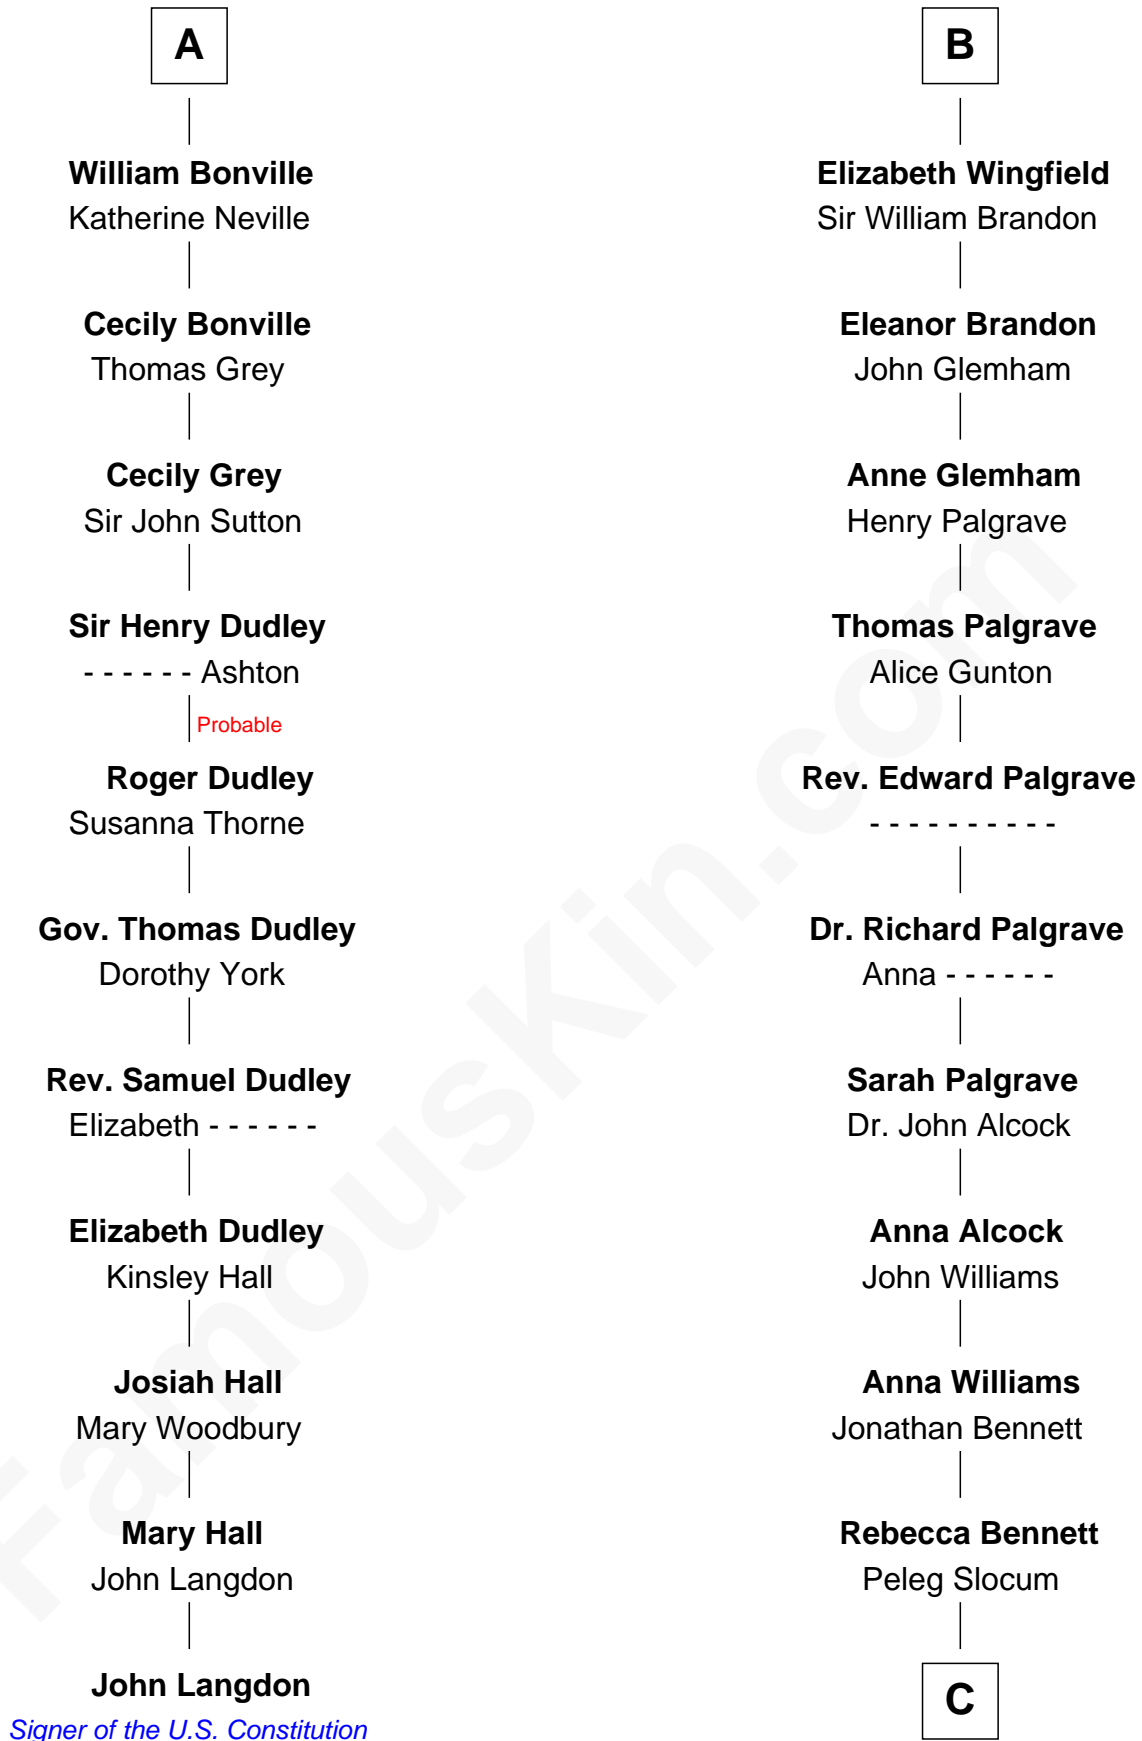

FamousKin.com

Relationship Chart of

John Langdon

Signer of the U.S. Constitution

17th cousin 3 times removed of

J. A. Folger

Founder of Folger Coffee Company

Sir Humphrey de Bohun

Maud of Eu

C

Peleg Slocum
Elizabeth Brown

Rebecca Slocum
George Folger

Samuel Brown Folger
Nancy F. Hiller

J. A. Folger
Founder of Folger Coffee Co.

FamousKin.com