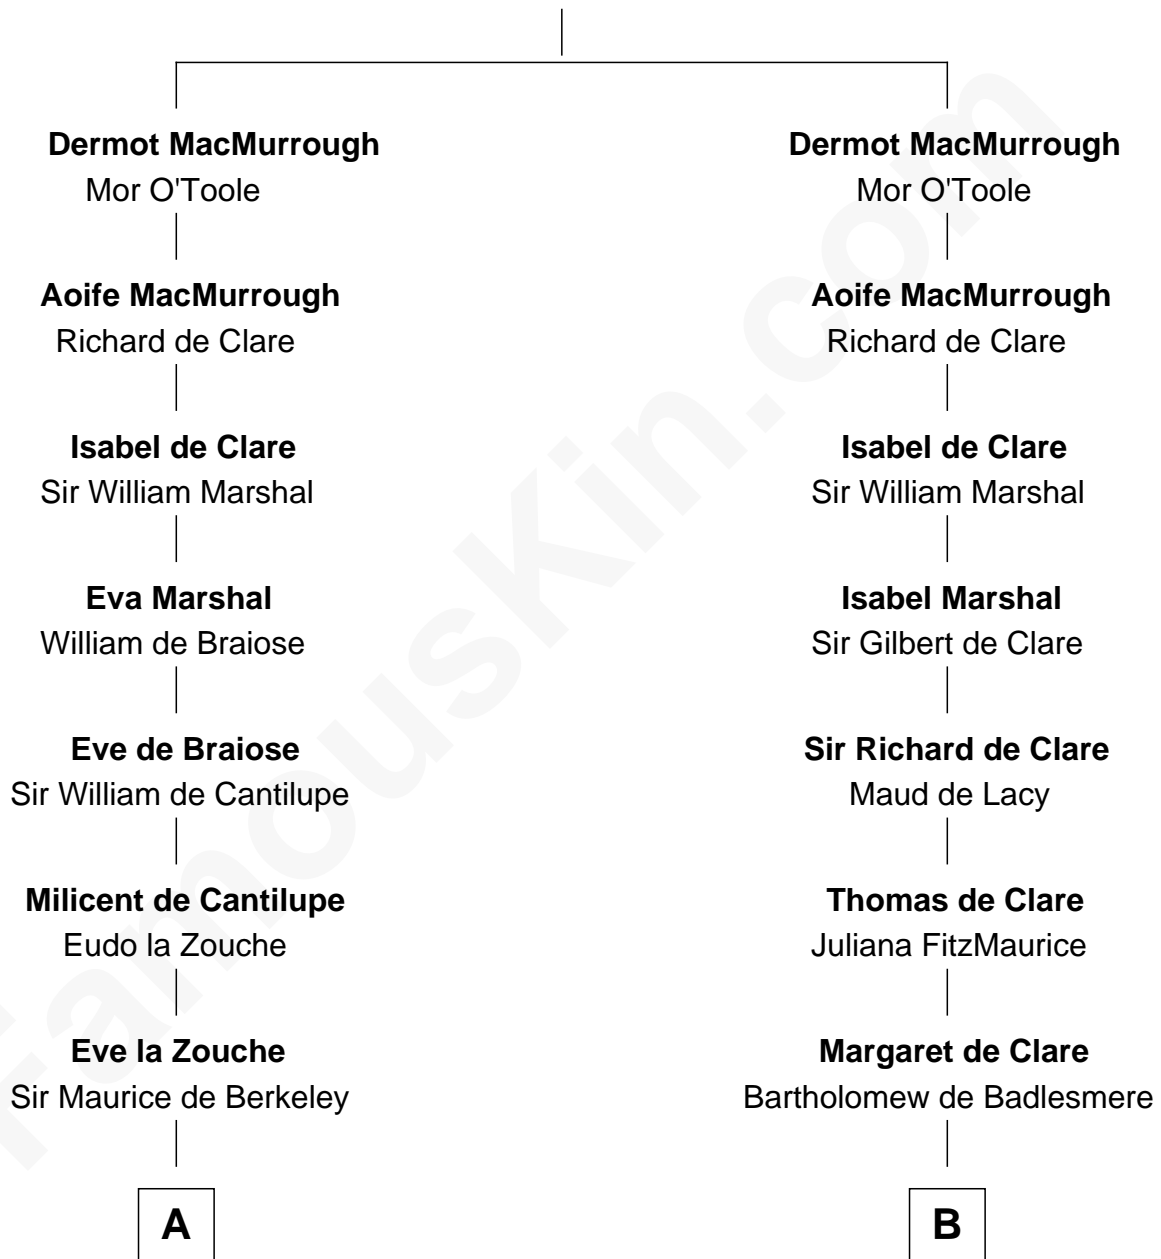

FamousKin.com Relationship Chart of

John Langdon

Signer of the U.S. Constitution

20th cousin 1 time removed of

Samuel Howard

Boston Tea Party Participant

Enna MacMurrough

C

Elizabeth Dudley

Kinsley Hall

Josiah Hall

Mary Woodbury

Mary Hall

John Langdon

John Langdon

Signer of the U.S. Constitution

Ebenezer Howard

Samuel Howard

Boston Tea Party Participant