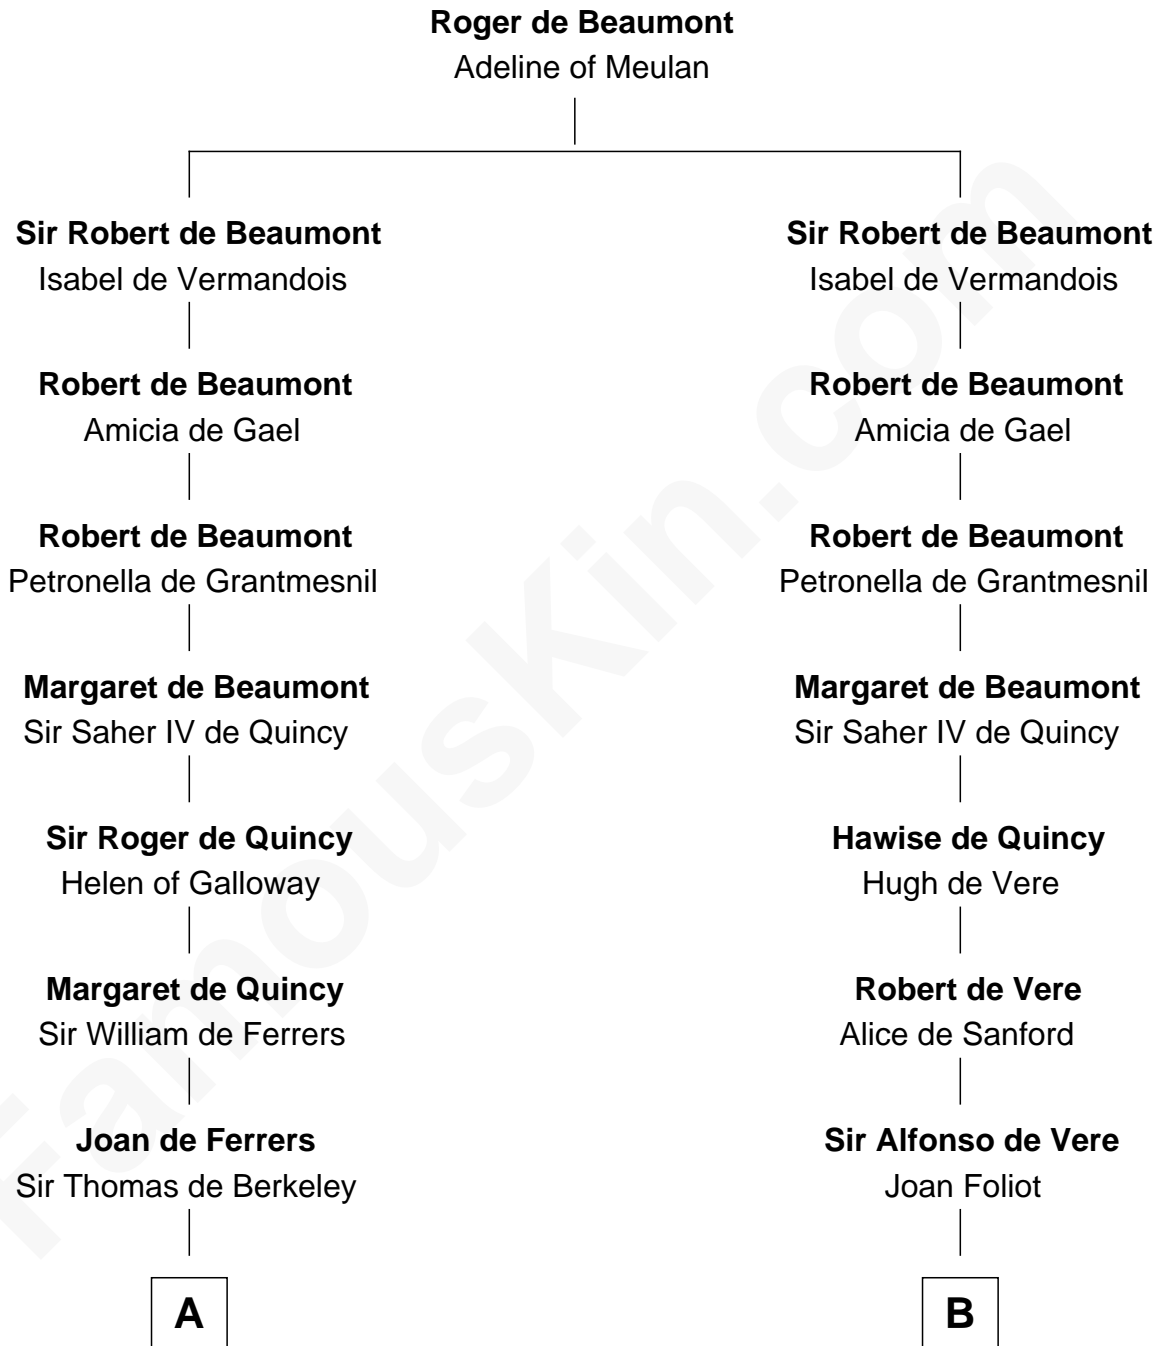

FamousKin.com Relationship Chart of

John Langdon

Signer of the U.S. Constitution

21st cousin of

Samuel Howard

Boston Tea Party Participant

C

Rev. Samuel Dudley

Elizabeth - - - - -

Elizabeth Dudley

Kinsley Hall

Josiah Hall

Mary Woodbury

Mary Hall

John Langdon

John Langdon