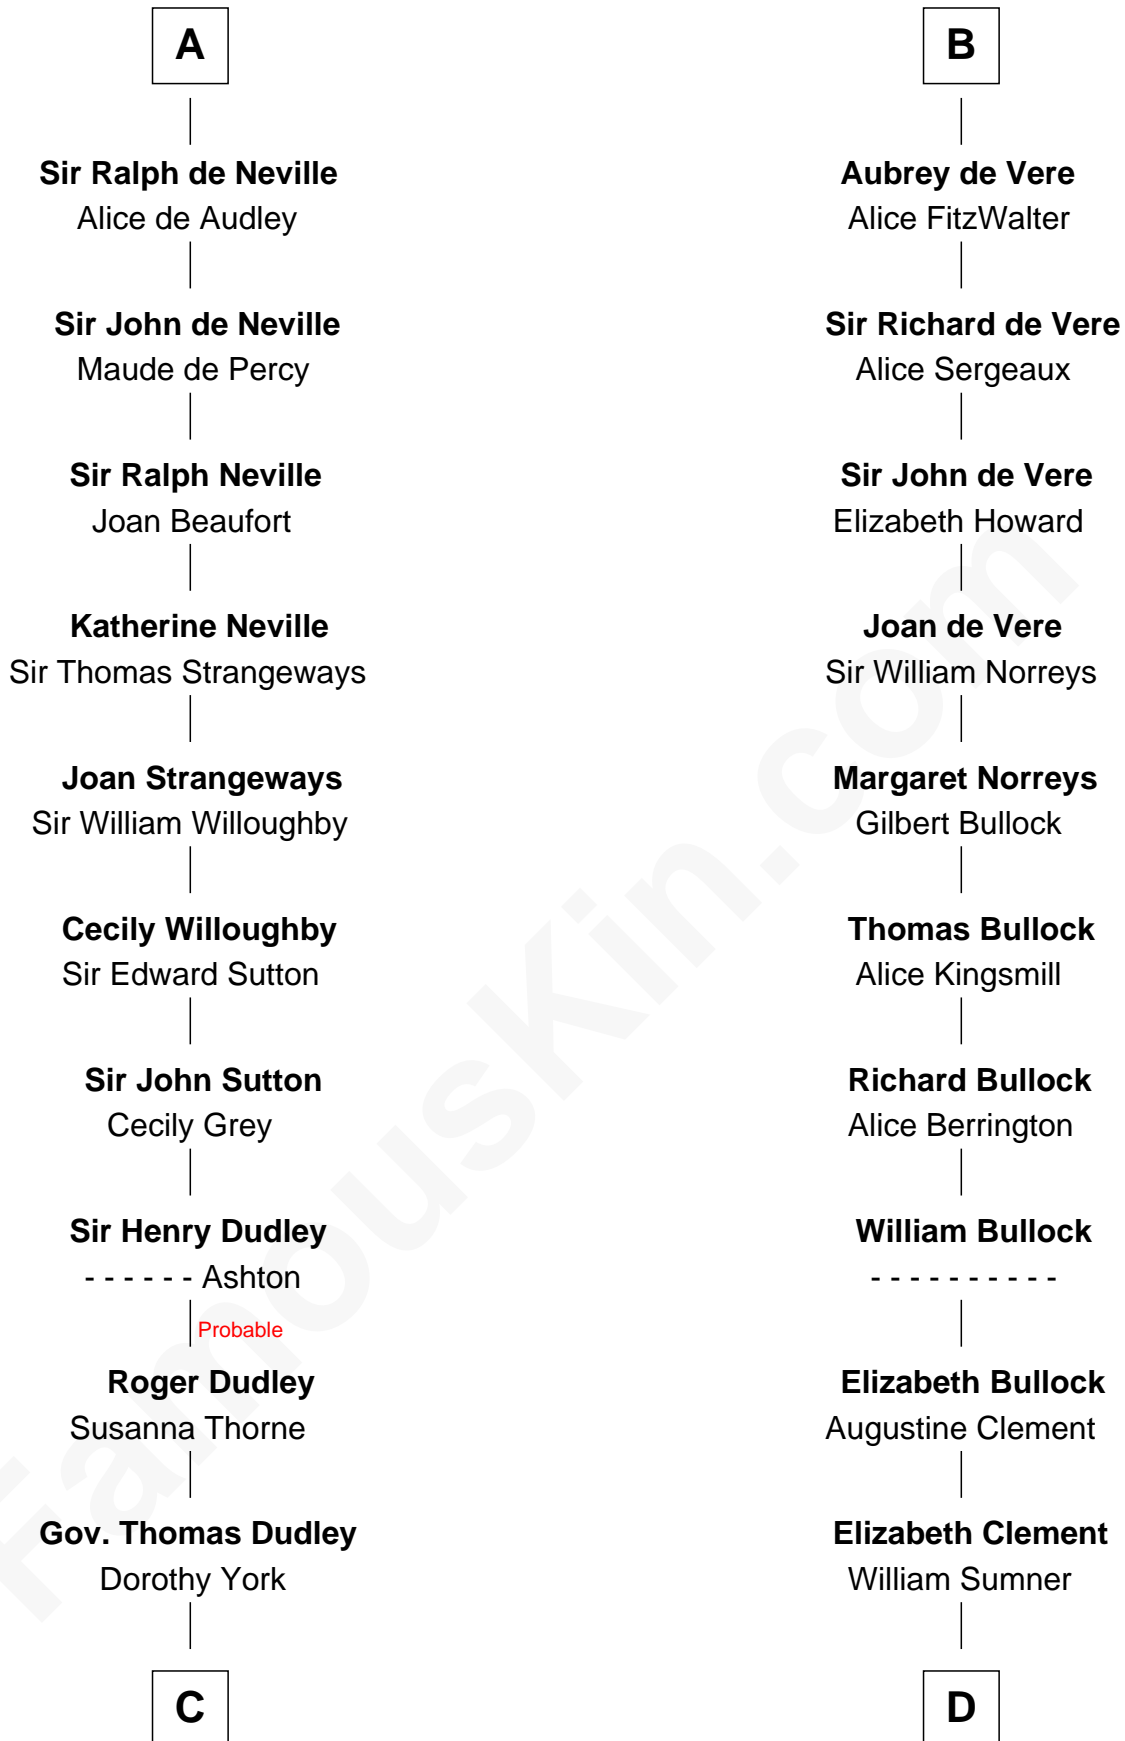

# FamousKin.com Relationship Chart of

**John Langdon**

*Signer of the U.S. Constitution*

20th cousin 1 time removed of

**Samuel Howard**

*Boston Tea Party Participant*

**C**

**Rev. Samuel Dudley**

Elizabeth - - - - -

**Elizabeth Dudley**

Kinsley Hall

**Josiah Hall**

Mary Woodbury

**Mary Hall**

John Langdon

**John Langdon**

**Samuel Howard**

*Boston Tea Party Participant*

FamousKin.com