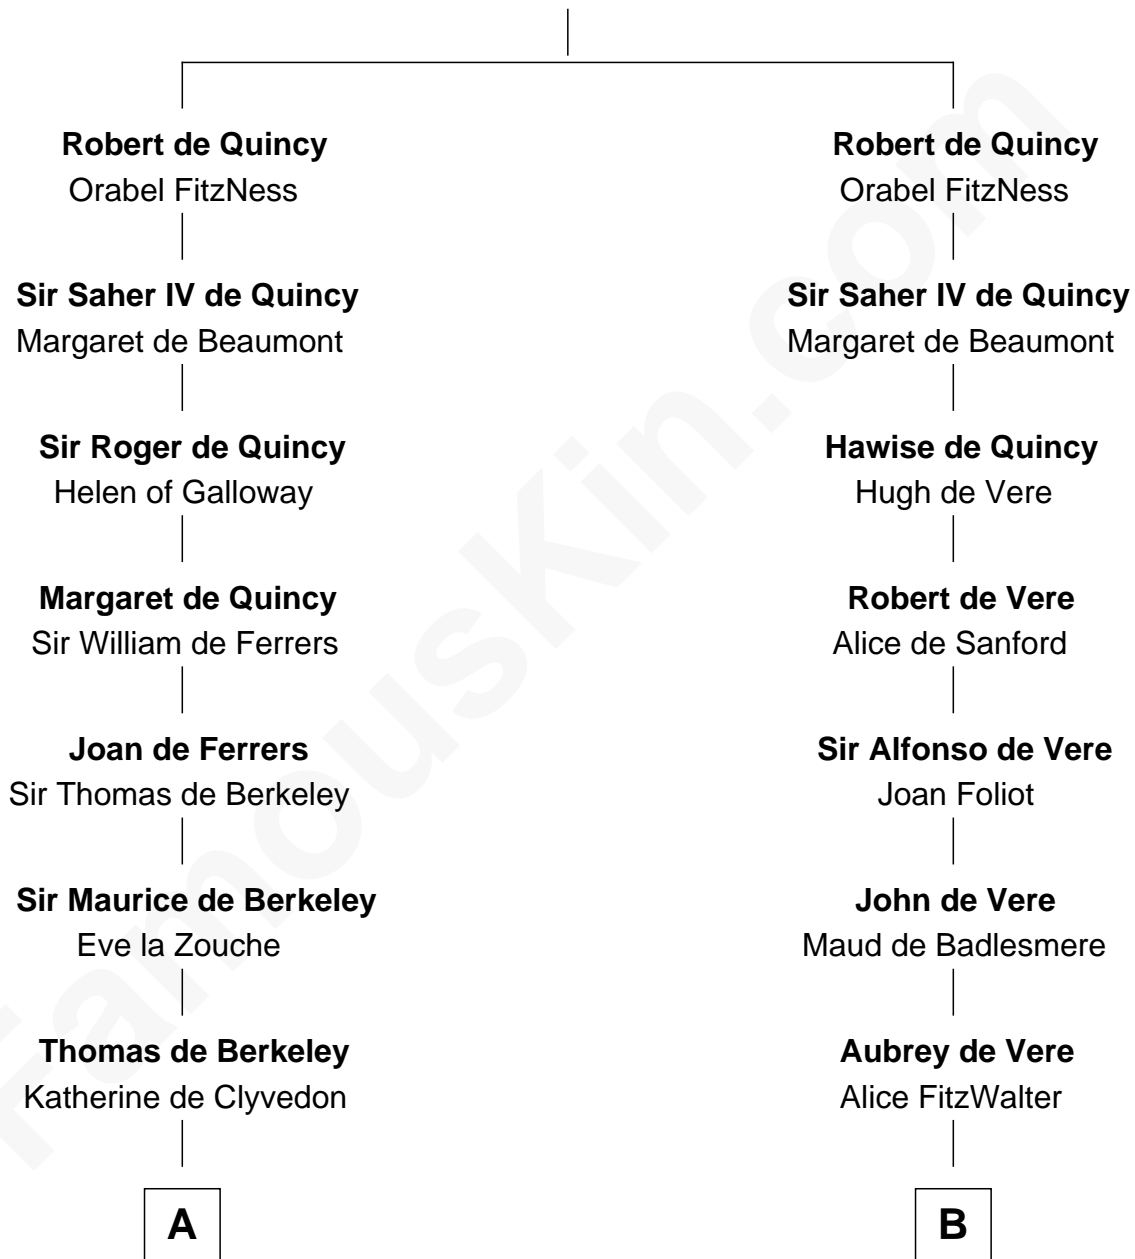

# FamousKin.com Relationship Chart of

**John Langdon**

*Signer of the U.S. Constitution*

19th cousin of

**Samuel Howard**

*Boston Tea Party Participant*

**Saheer I de Quincy**

Maud de St. Liz

**C**

**Josiah Hall**

Mary Woodbury

**Mary Hall**

John Langdon

**John Langdon**

*Signer of the U.S. Constitution*

**D**

**William Goffe**

Abigail Richardson

**Martha Goffe**

Ebenezer Howard

**Samuel Howard**

*Boston Tea Party Participant*

FamousKin.com