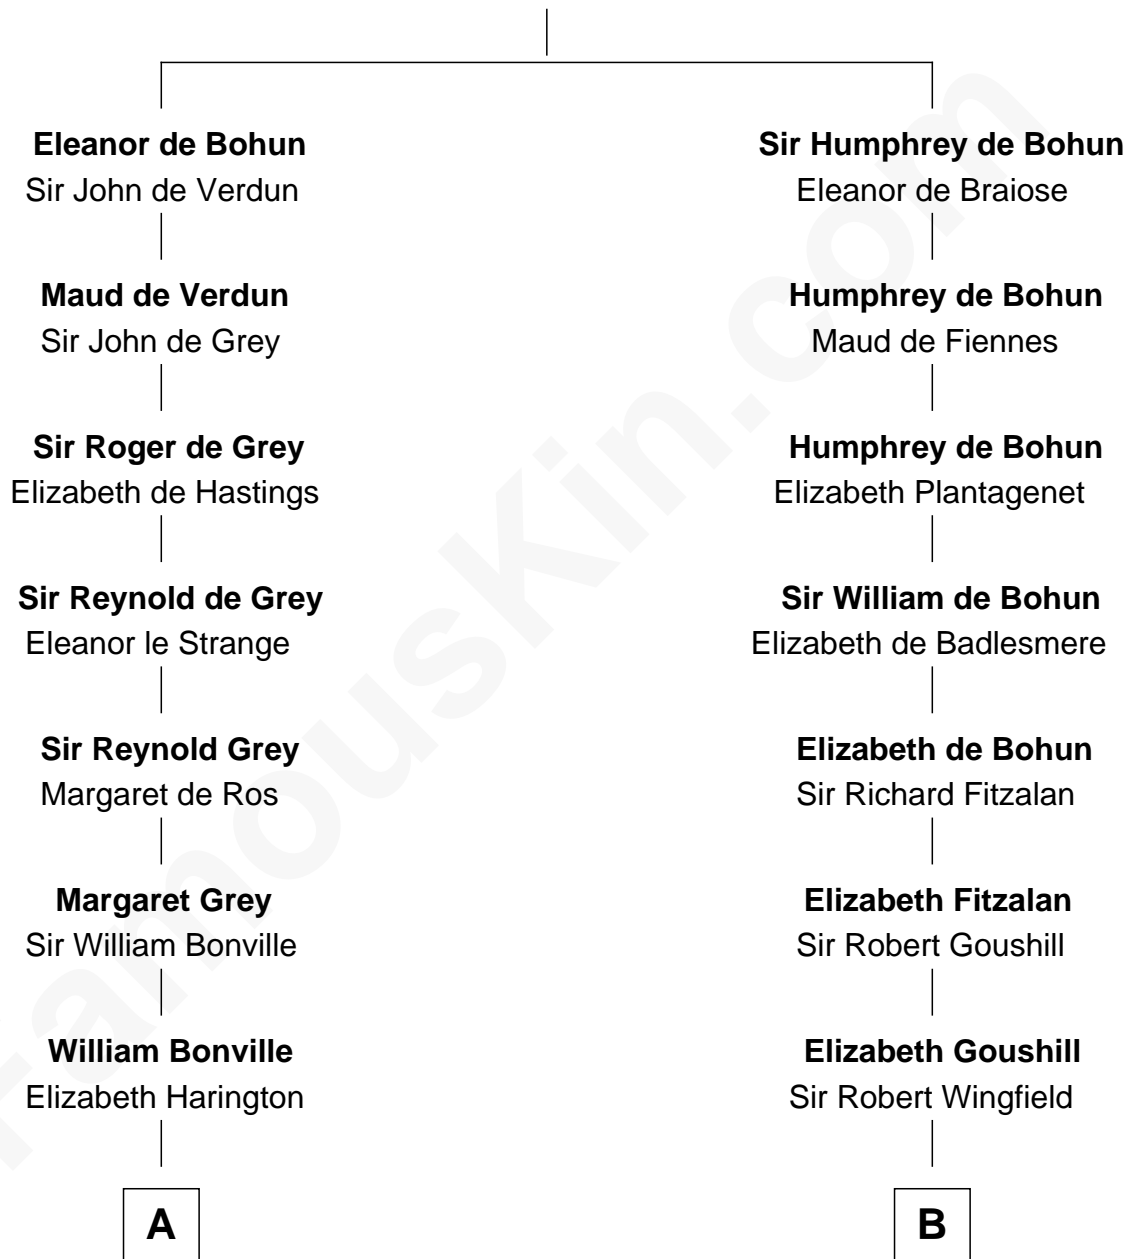

FamousKin.com

Relationship Chart of

John Langdon

Signer of the U.S. Constitution

17th cousin 1 time removed of

Eli Whitney

Inventor of the Cotton Gin

Sir Humphrey de Bohun

Maud of Eu

C

Elizabeth Fay

Eli Whitney

Eli Whitney

Inventor of the Cotton Gin

FamousKin.com