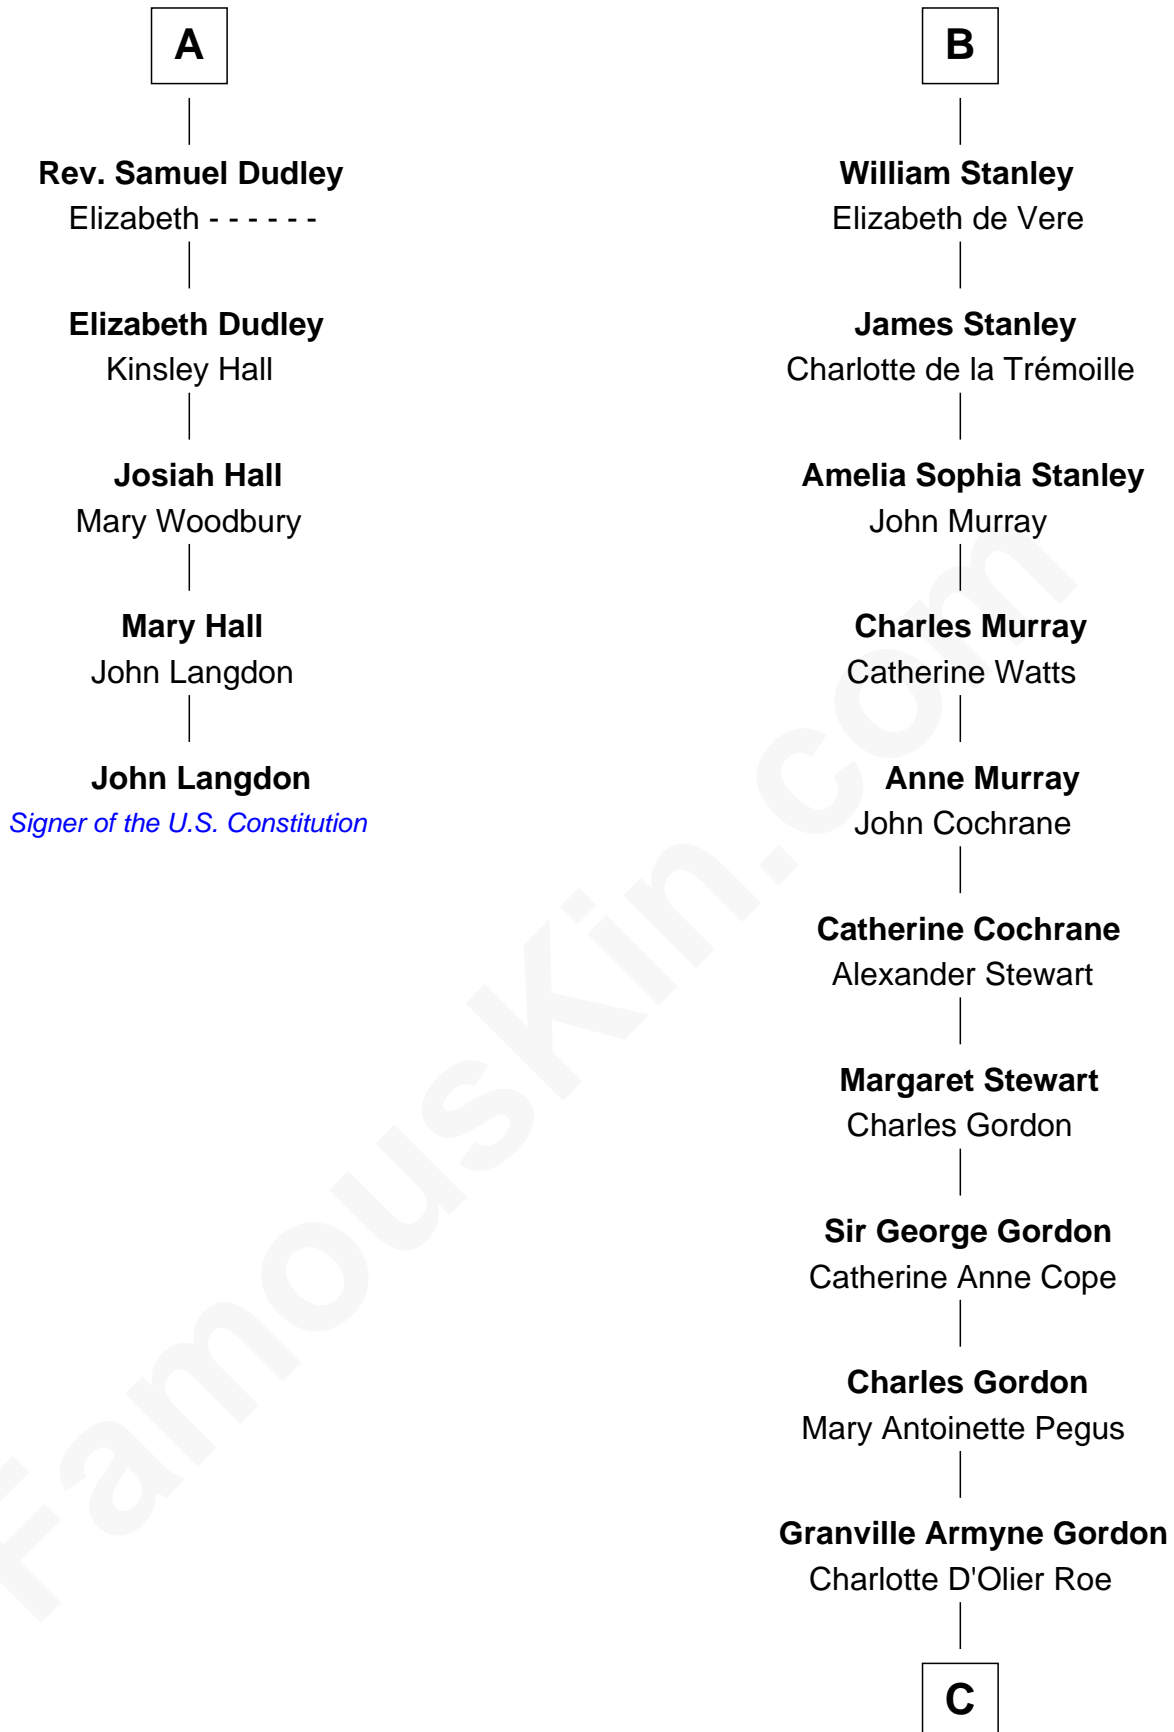

## Relationship Chart of

### John Langdon

*Signer of the U.S. Constitution*

11th cousin 10 times removed of

### Cara Delevingne

*Fashion Model and Movie Actress*

C

**Armyne Evelyne Gordon**

Sir Lionel Lawson Faudel-Phillips

**Anne Margaret Faudel-Phillips**

John Vincent Sheffield

**Jane Armyne Sheffield**