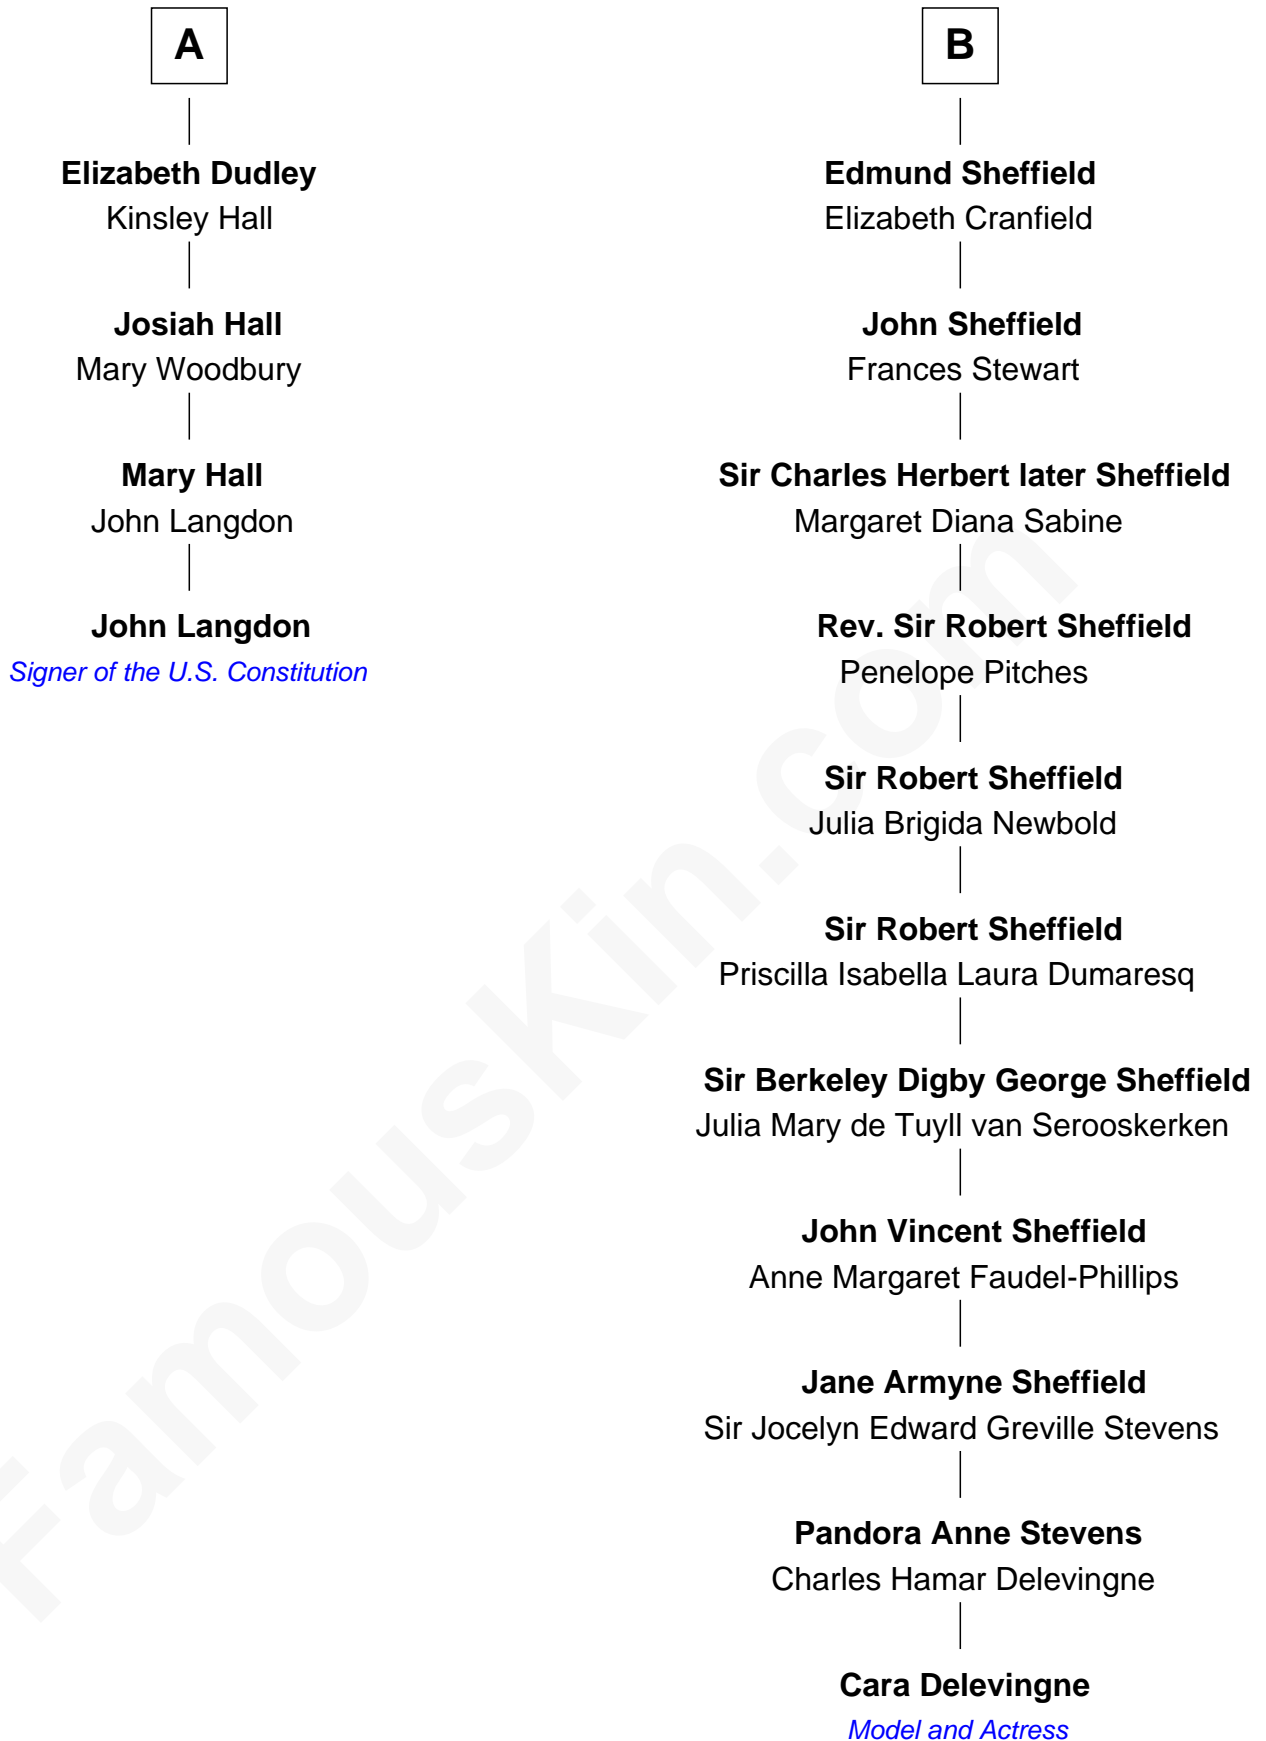

# FamousKin.com Relationship Chart of

**John Langdon**

*Signer of the U.S. Constitution*

10th cousin 7 times removed of

**Cara Delevingne**

*Fashion Model and Movie Actress*

**Sir Richard Neville**

Alice Montagu

Cara Delevingne photo by [Gage Skidmore](#) [\(CC BY-SA 2.0\)](#)