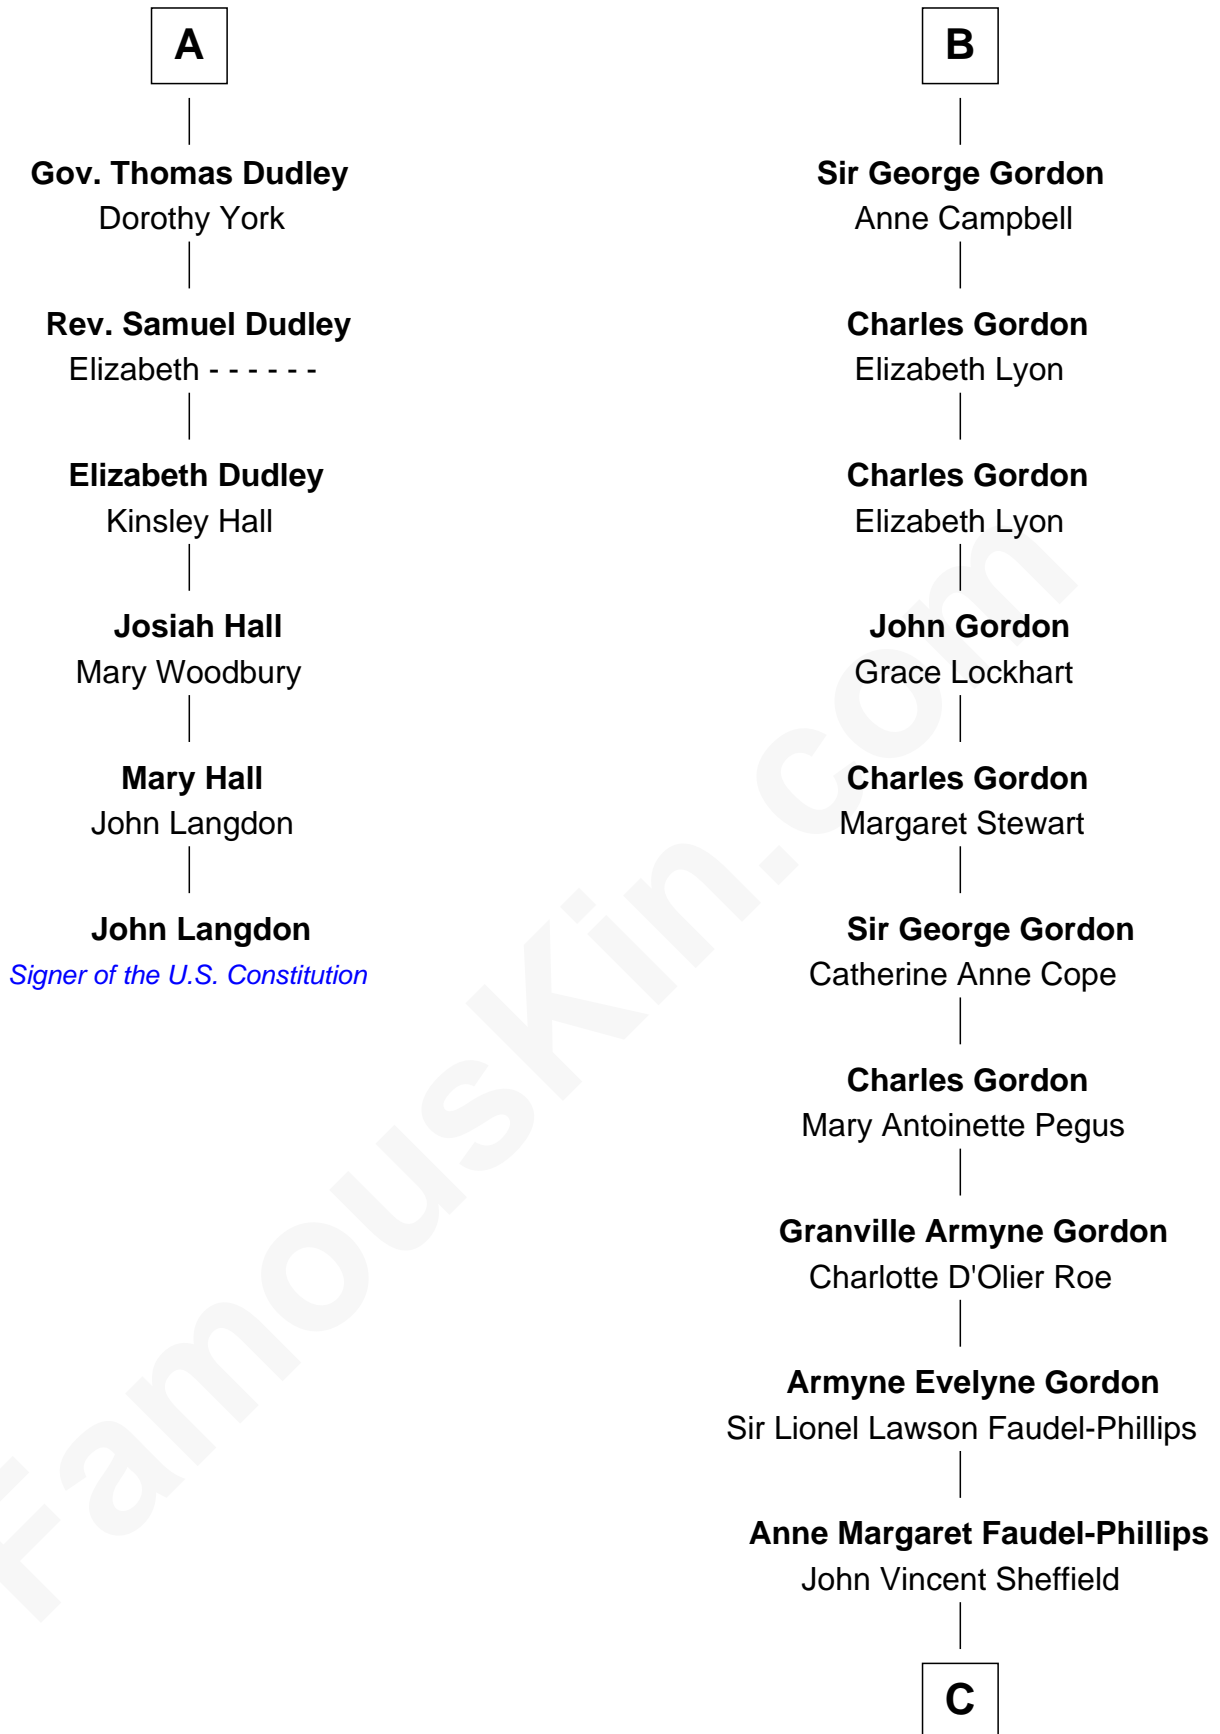

FamousKin.com

Relationship Chart of

John Langdon

Signer of the U.S. Constitution

12th cousin 7 times removed of

Cara Delevingne

Fashion Model and Movie Actress

Sir Thomas de Holand

Alice Fitzalan

C

Jane Armyne Sheffield
Sir Jocelyn Edward Greville Stevens

Pandora Anne Stevens
Charles Hamar Delevingne

Cara Delevingne
Model and Actress