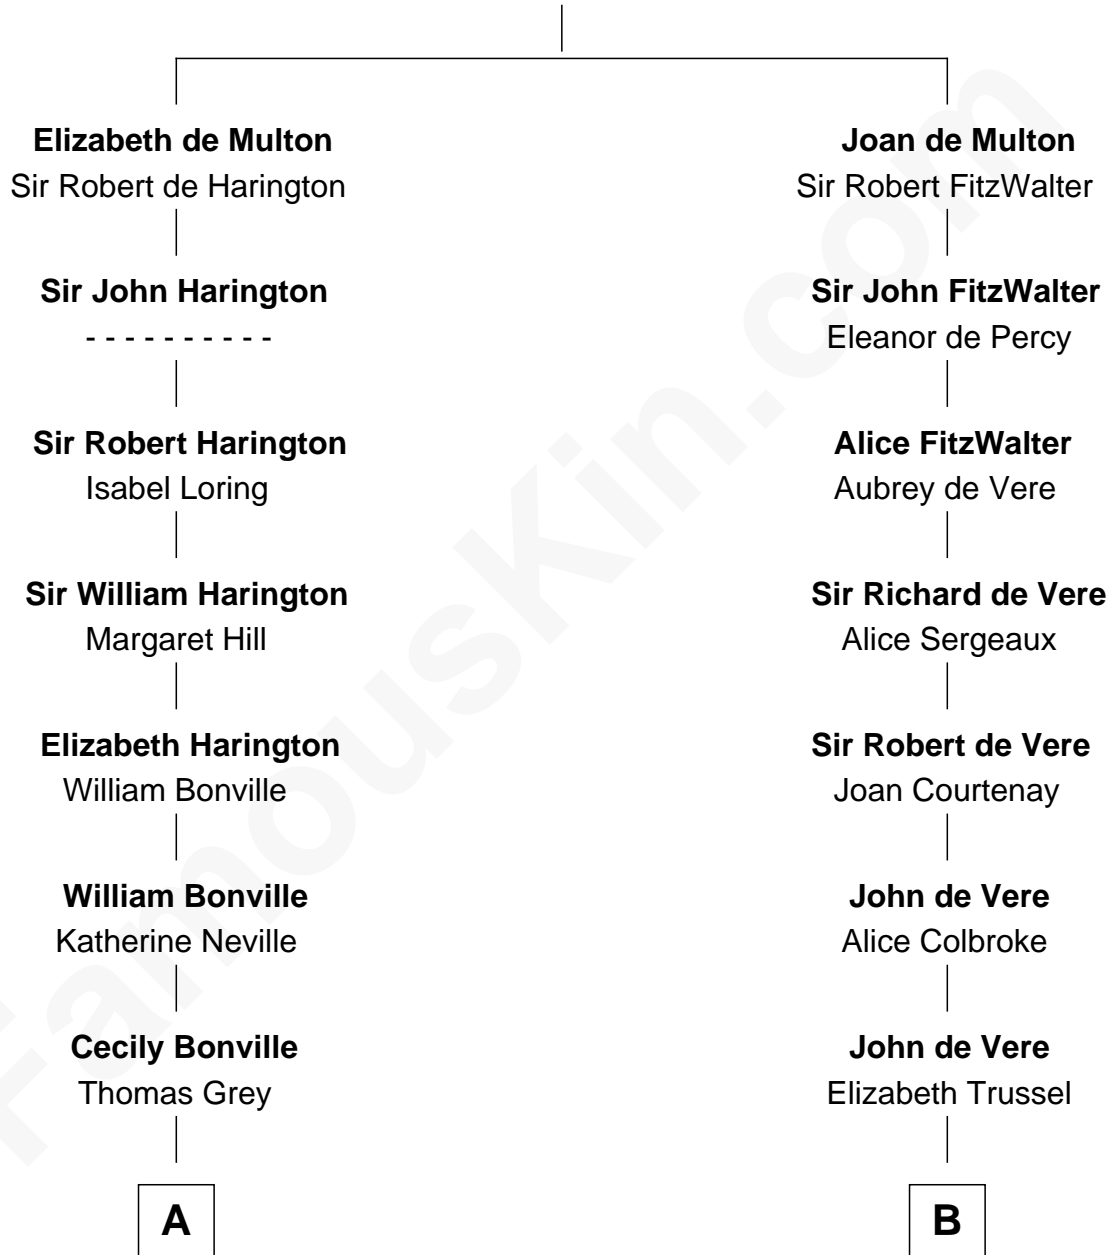

FamousKin.com

Relationship Chart of

John Langdon

Signer of the U.S. Constitution

15th cousin 6 times removed of

Cara Delevingne

Fashion Model and Movie Actress

Sir Thomas de Multon

Eleanor de Burgh

C

Sir Berkeley Digby George Sheffield

Julia Mary de Tuyll van Serooskerken

John Vincent Sheffield

Anne Margaret Faudel-Phillips

Jane Armyne Sheffield

Sir Jocelyn Edward Greville Stevens