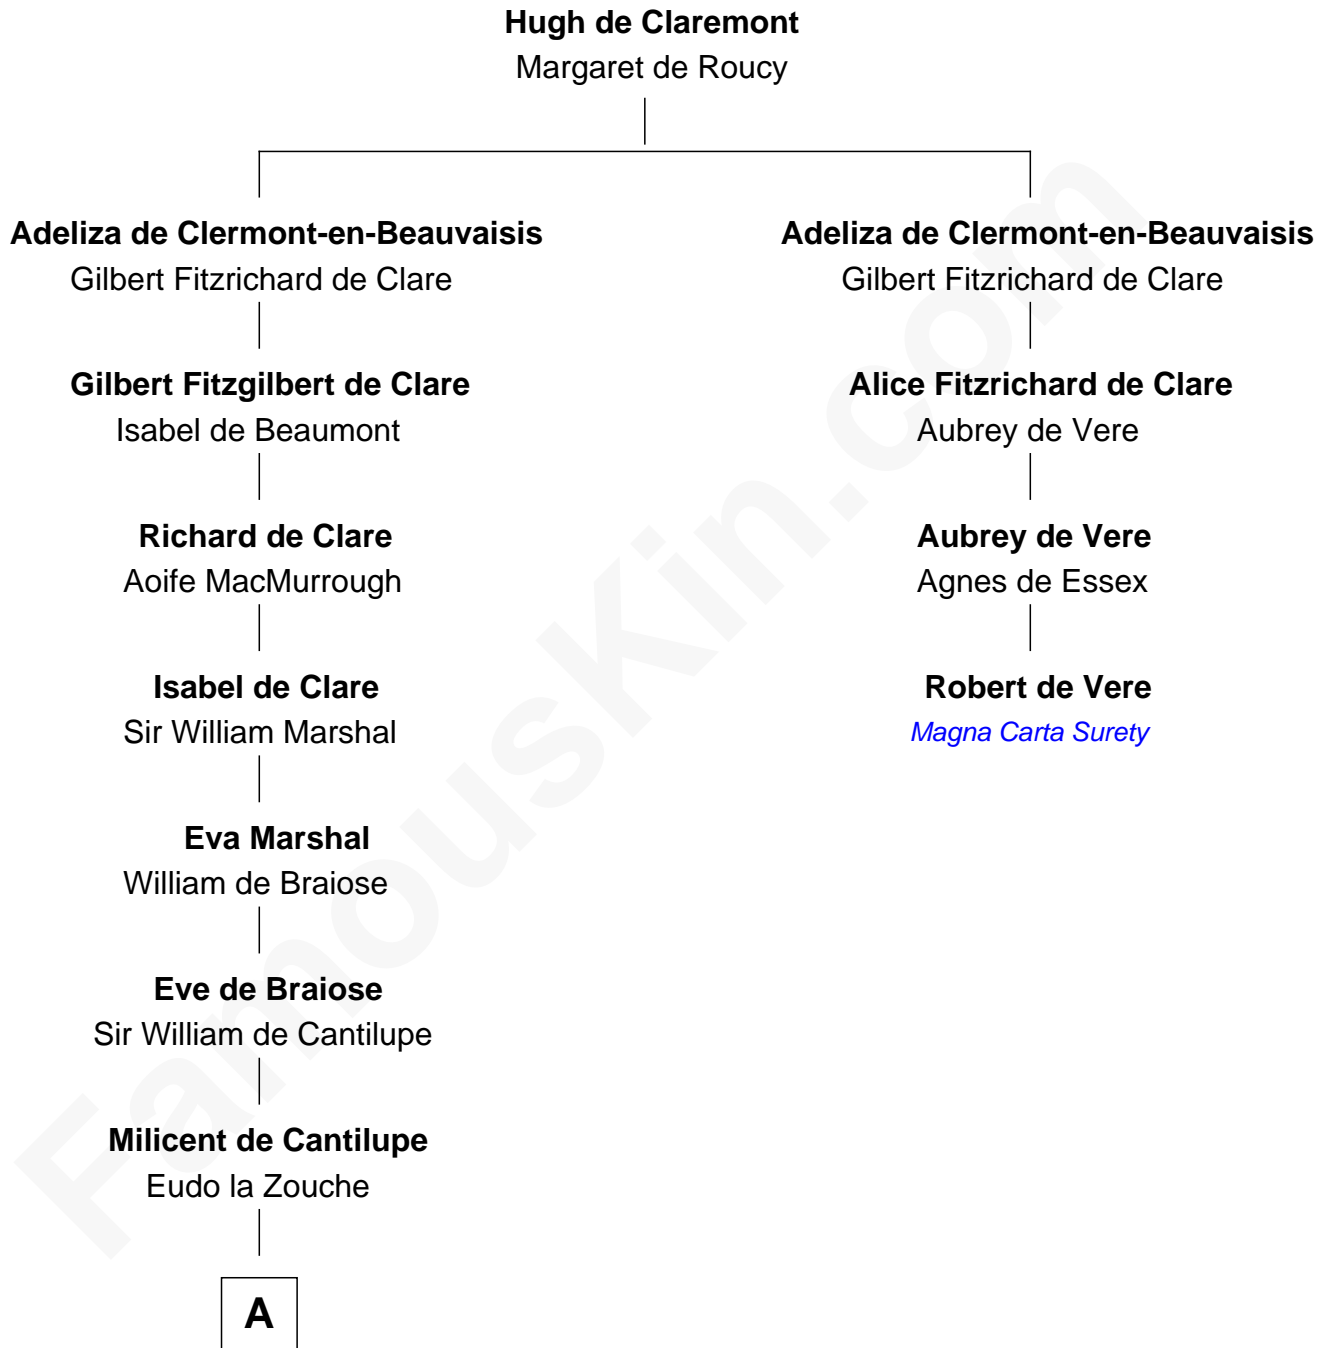

FamousKin.com

Relationship Chart of

John Langdon

Signer of the U.S. Constitution

3rd cousin 18 times removed of

Robert de Vere

Magna Carta Surety

A

Eve la Zouche
Sir Maurice de Berkeley

Thomas de Berkeley
Katherine de Clyvedon

Sir John Berkeley
Elizabeth Betteshorne

Elizabeth Berkeley
Sir John Sutton

Sir Edmund Sutton
Joyce Tiptoft

Sir Edward Sutton
Cecily Willoughby