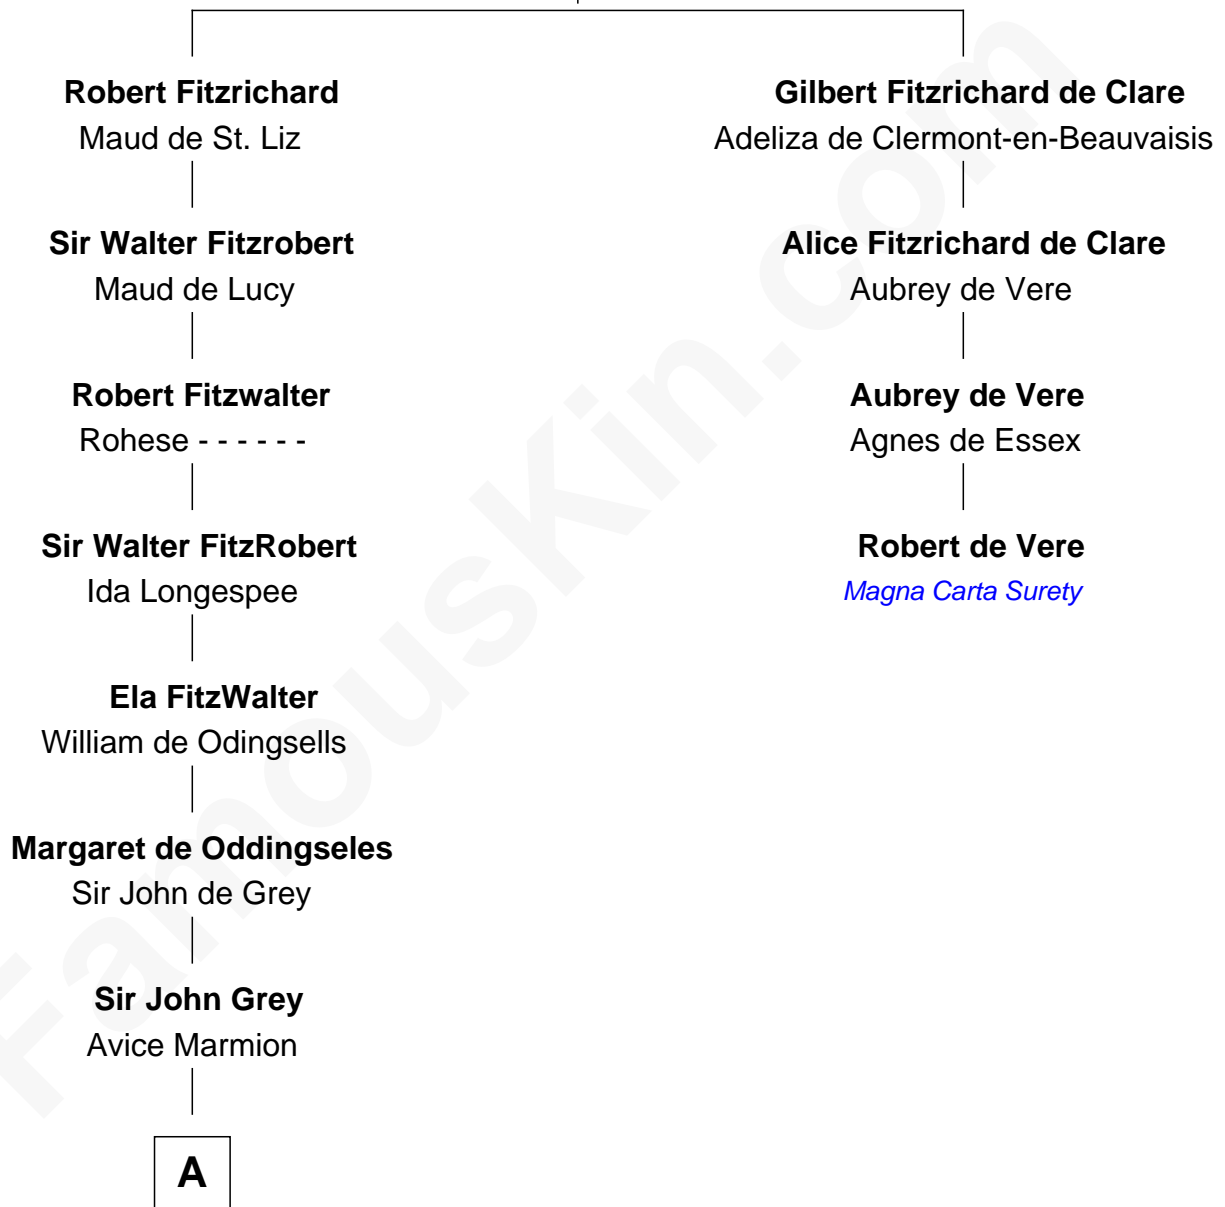

FamousKin.com

Relationship Chart of

John Langdon

Signer of the U.S. Constitution

3rd cousin 17 times removed of

Robert de Vere

Magna Carta Surety

Richard Fitzgilbert

Rohese Giffard

A

Maud Grey

Sir Thomas Harcourt

Sir Thomas Harcourt

Jane Fraunceys

Sir Richard Harcourt

Edith St. Clair