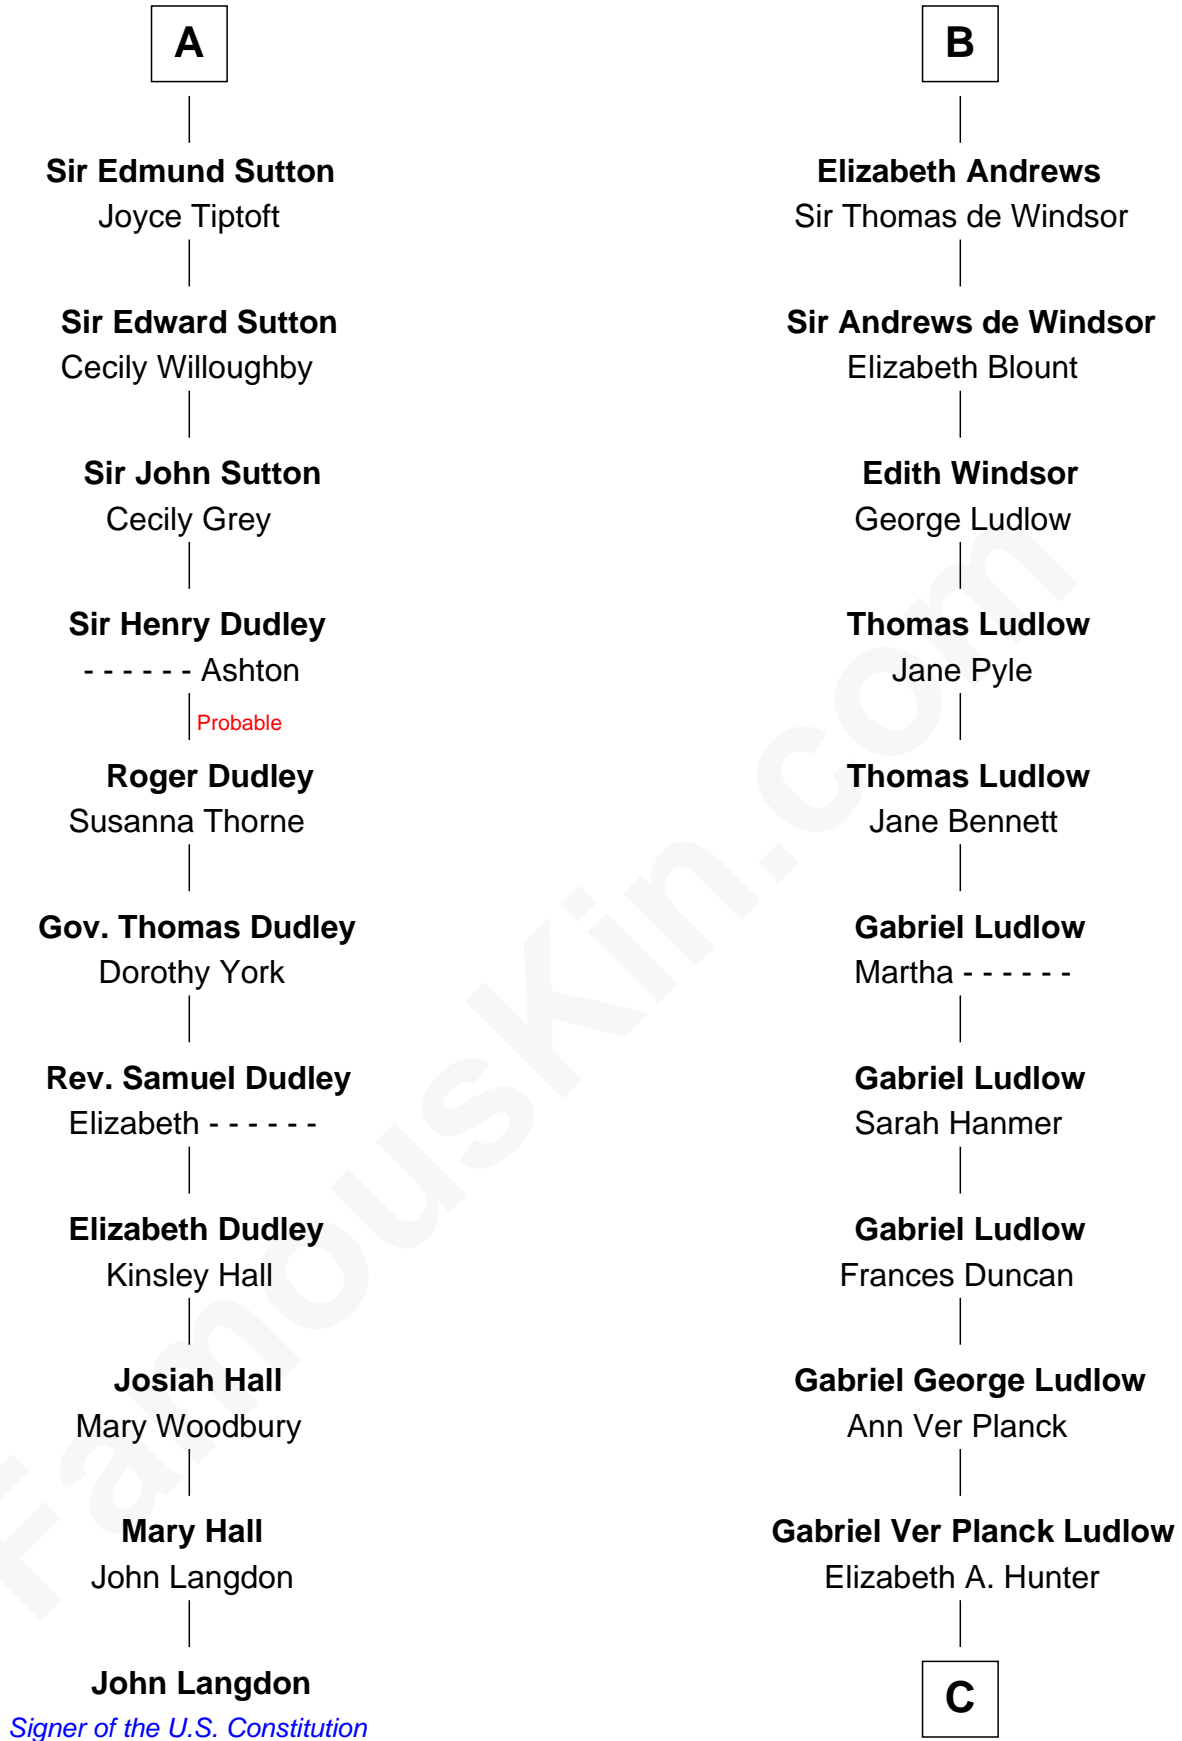

# FamousKin.com Relationship Chart of

**John Langdon**

*Signer of the U.S. Constitution*

17th cousin 3 times removed of

**Eleanor Roosevelt**

*First Lady of President Franklin D. Roosevelt*

**Sir Hugh le Despencer**

**Eleanor le Despencer**

Sir Hugh de Courtenay

**Sir Hugh de Courtenay**

Agnes de St. John

**Sir Hugh de Courtenay**

Margaret de Bohun

**Elizabeth de Courtenay**

Sir Andrew Luttrell

**Sir Hugh Luttrell**

Catherine de Beaumont

**Elizabeth Luttrell**

John Stratton

**Elizabeth Stratton**

John Andrews

**B**

**C**

**Dr. Edward Hunter Ludlow**

Elizabeth Livingston

**Mary Livingston Ludlow**

Valentine Gill Hall

**Anna Rebecca Hall**

Elliott Roosevelt

**Eleanor Roosevelt**

*First Lady of Franklin Roosevelt*