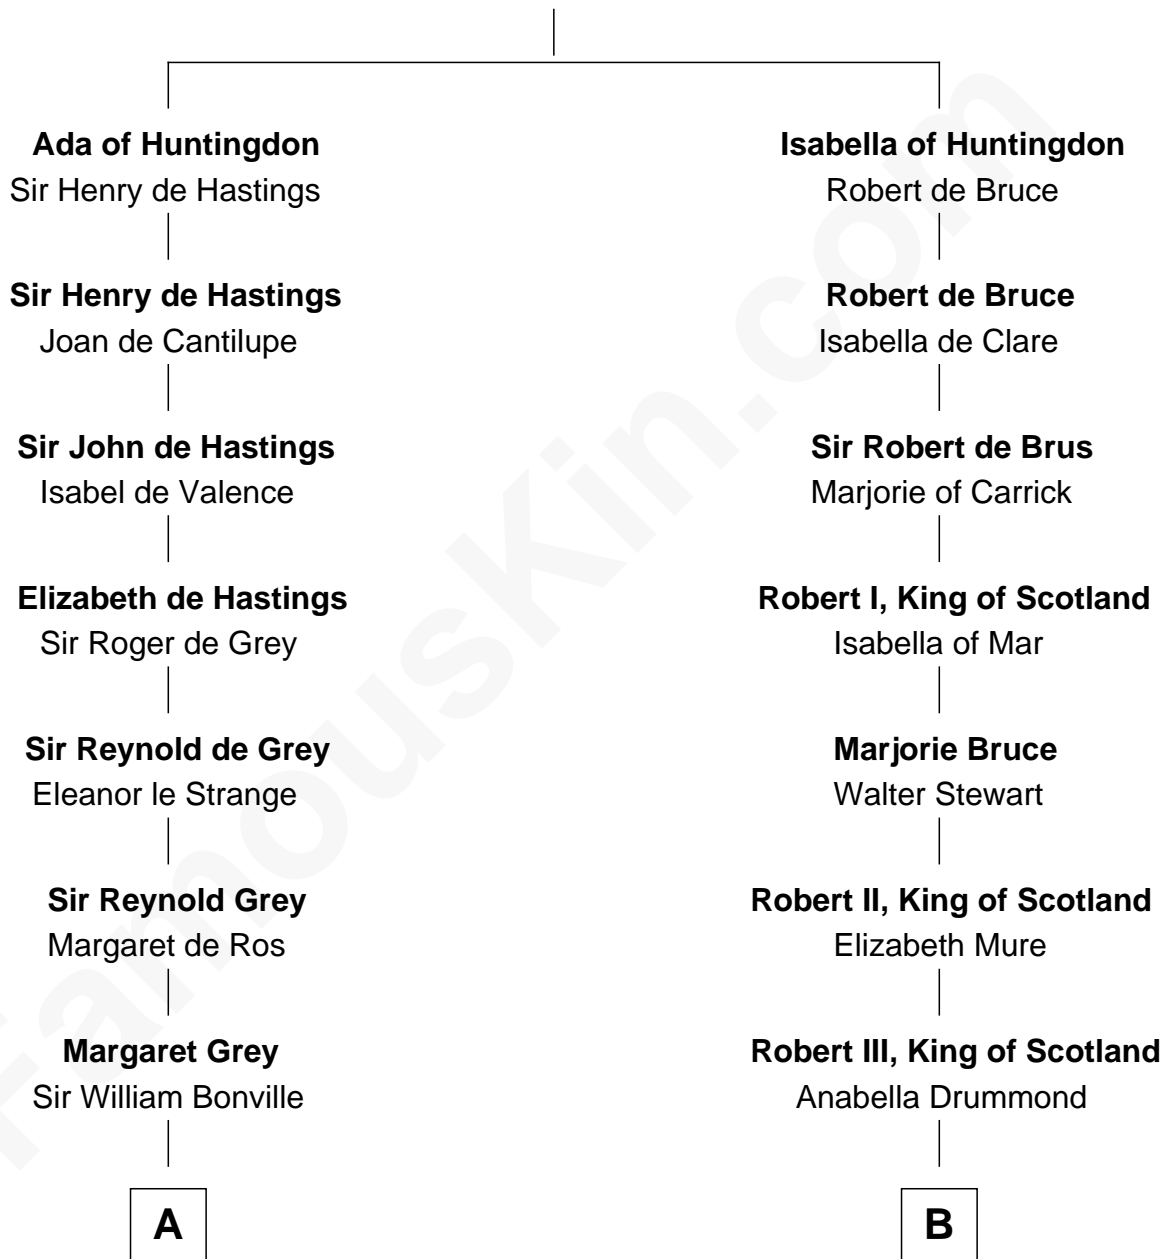

FamousKin.com Relationship Chart of

John Langdon

Signer of the U.S. Constitution

18th cousin 3 times removed of

Theodore Roosevelt

26th U.S. President

David of Huntingdon

Maud of Chester

C

Mary Hall
John Langdon

John Langdon
Signer of the U.S. Constitution

D

Dr. John Irvine
Ann Elizabeth Baillie

Anne Irvine
James Bulloch

James Stephens Bulloch
Martha Stewart

Martha Bulloch
Theodore Roosevelt

Theodore Roosevelt
26th U.S. President

FamousKin.com