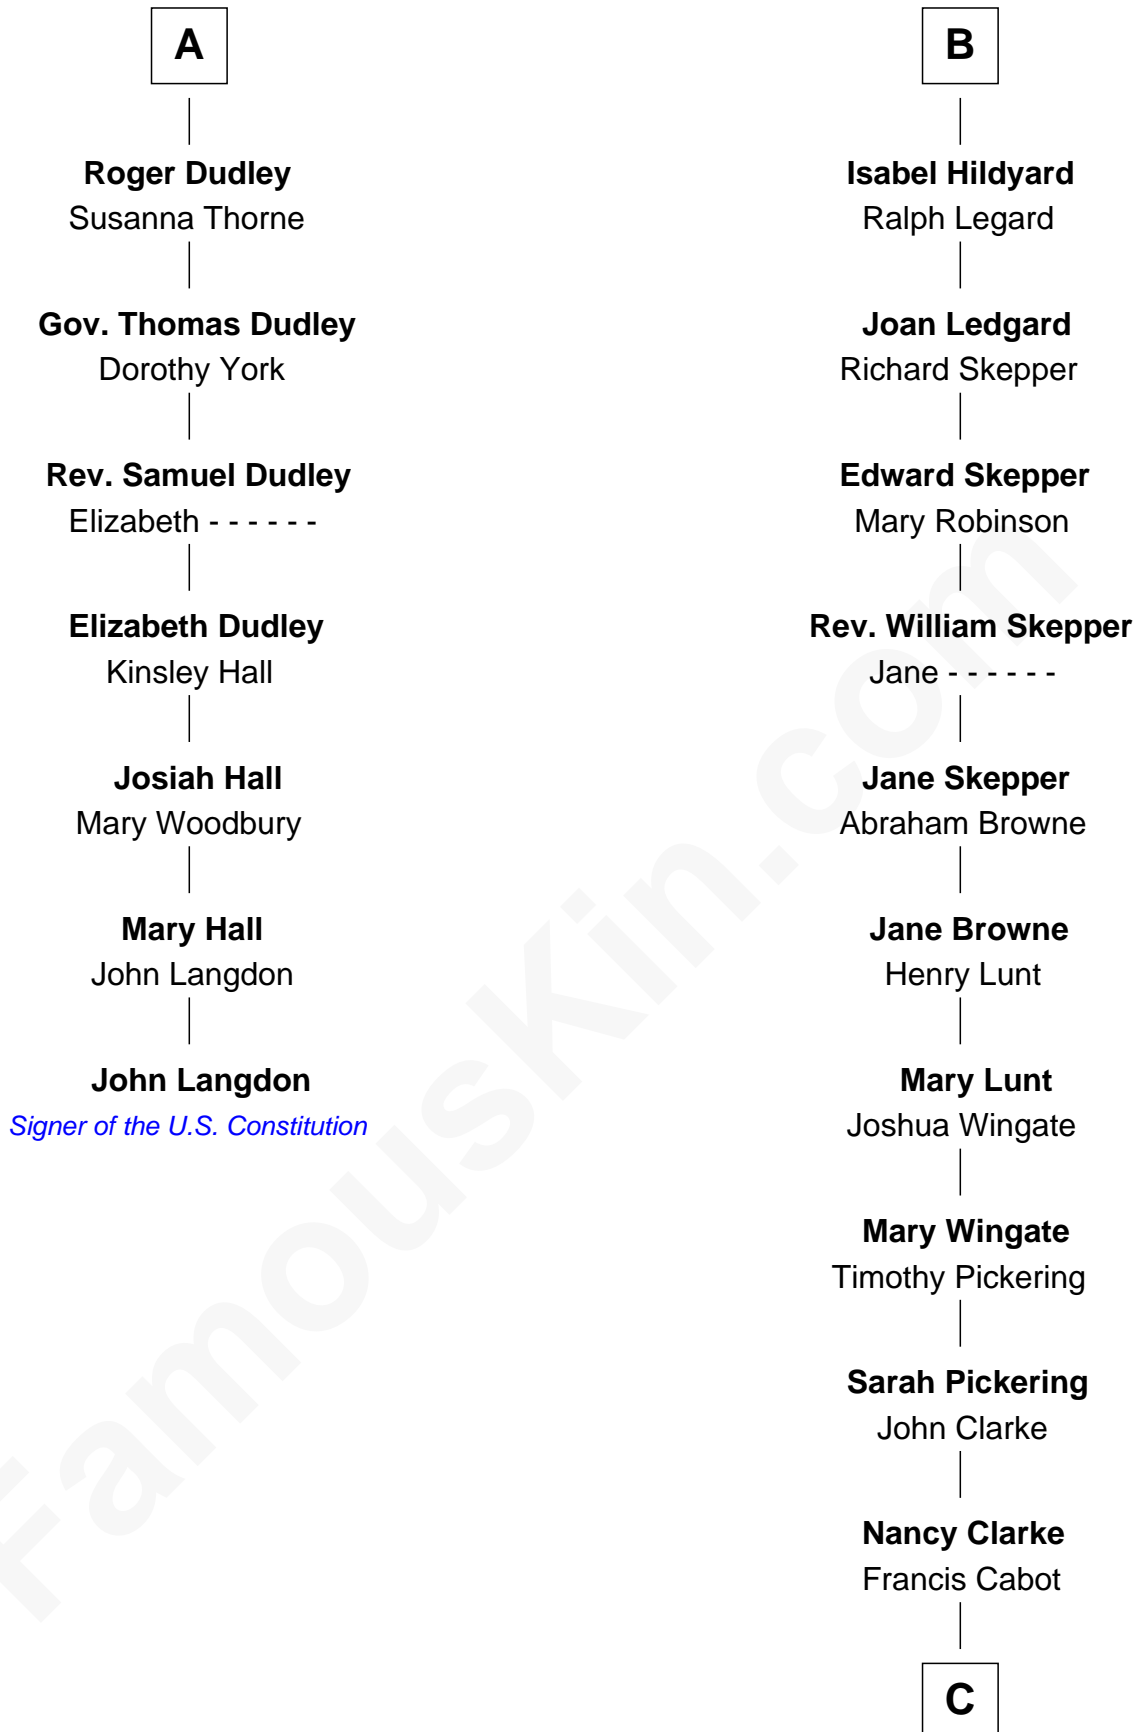

## Relationship Chart of

### John Langdon

*Signer of the U.S. Constitution*

13th cousin 7 times removed of

### Alice (Lee) Roosevelt

*First Wife of President Theodore Roosevelt*

**Edward III, King of England**

Philippa of Hainault

**C**

—  
**Mary Ann Cabot**  
Nathaniel Cabot Lee

—  
**John Clarke Lee**  
Harriet Paine Rose

—  
**George Cabot Lee**  
Caroline Watts Haskell

—  
**Alice (Lee) Roosevelt**  
*Wife of President Theodore Roosevelt*