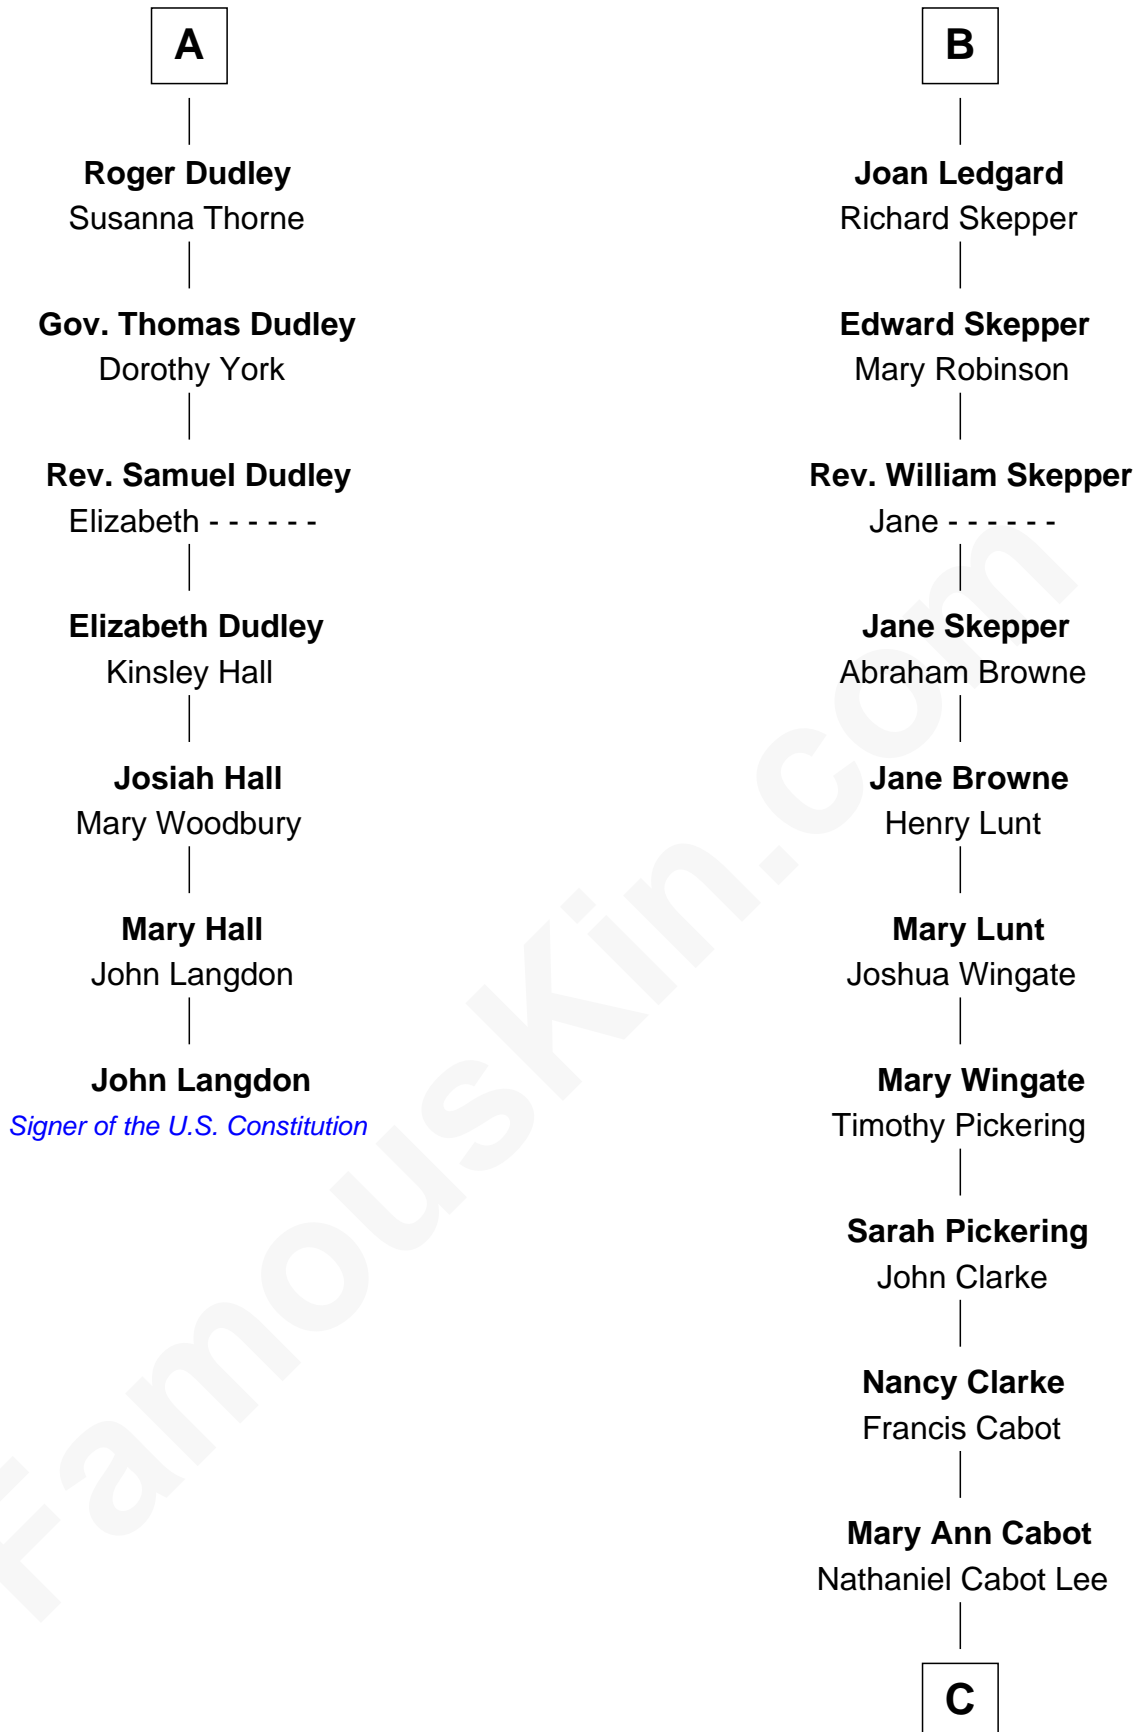

FamousKin.com

Relationship Chart of

John Langdon

Signer of the U.S. Constitution

13th cousin 6 times removed of

Alice (Lee) Roosevelt

First Wife of President Theodore Roosevelt

C

John Clarke Lee
Harriet Paine Rose

George Cabot Lee
Caroline Watts Haskell

Alice (Lee) Roosevelt
Wife of President Theodore Roosevelt

FamousKin.com