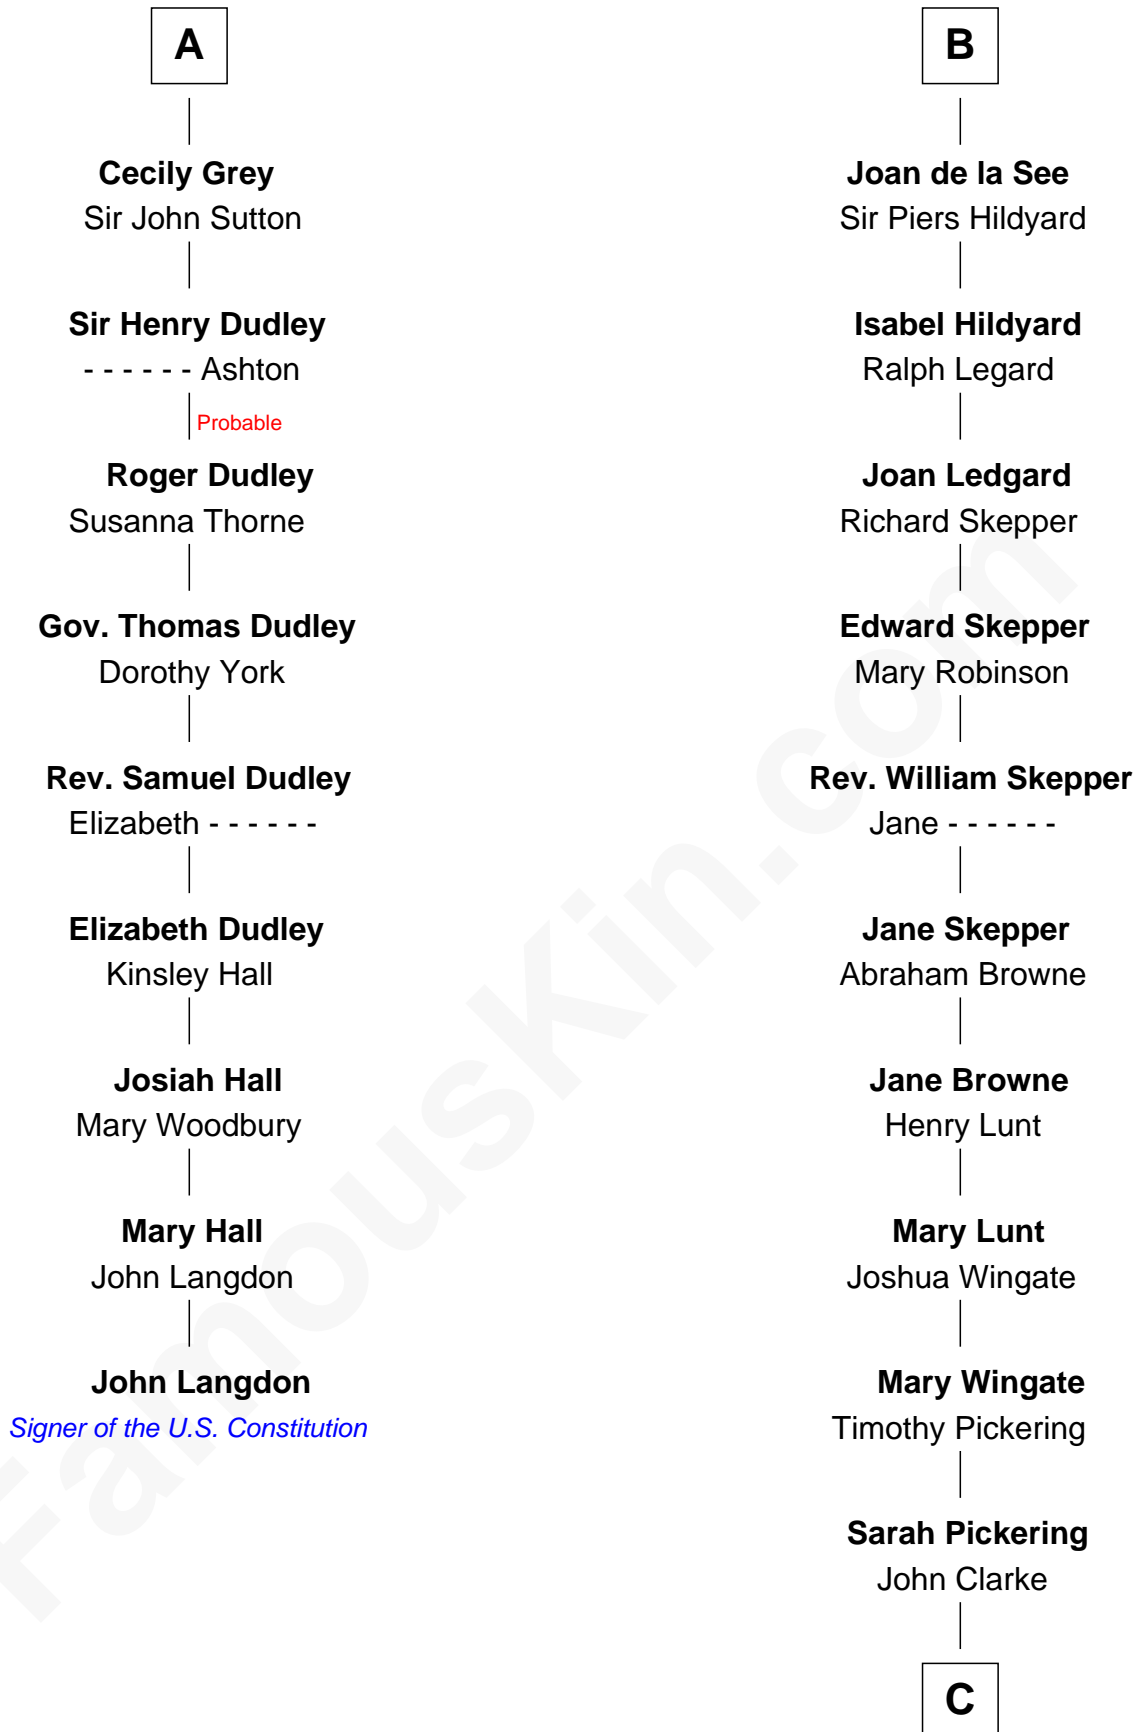

## Relationship Chart of

### John Langdon

*Signer of the U.S. Constitution*

15th cousin 6 times removed of

### Alice (Lee) Roosevelt

*First Wife of President Theodore Roosevelt*

**C**

**Nancy Clarke**

Francis Cabot

**Mary Ann Cabot**

Nathaniel Cabot Lee

**John Clarke Lee**

Harriet Paine Rose

**George Cabot Lee**

Caroline Watts Haskell

**Alice (Lee) Roosevelt**

*Wife of President Theodore Roosevelt*