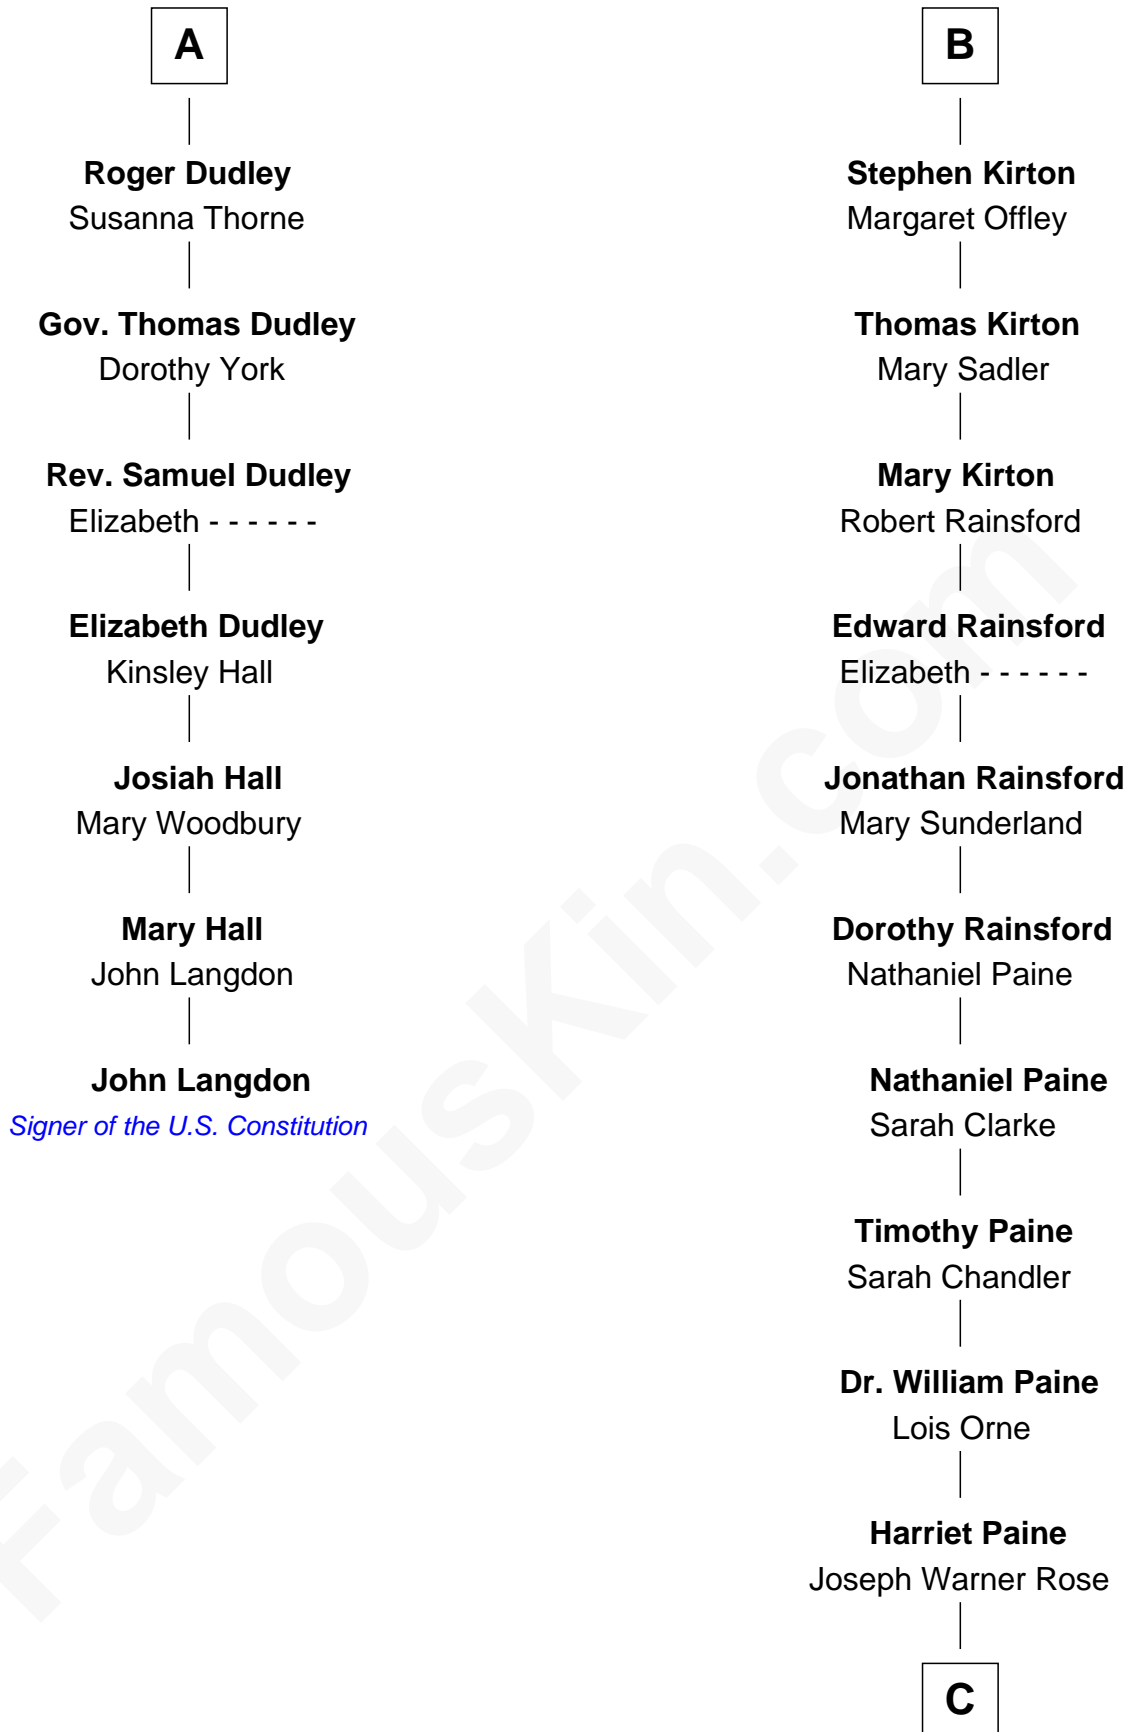

## Relationship Chart of

### John Langdon

*Signer of the U.S. Constitution*

13th cousin 6 times removed of

### Alice (Lee) Roosevelt

*First Wife of President Theodore Roosevelt*

**C**

**Harriet Paine Rose**

John Clarke Lee

**George Cabot Lee**

Caroline Watts Haskell

**Alice (Lee) Roosevelt**