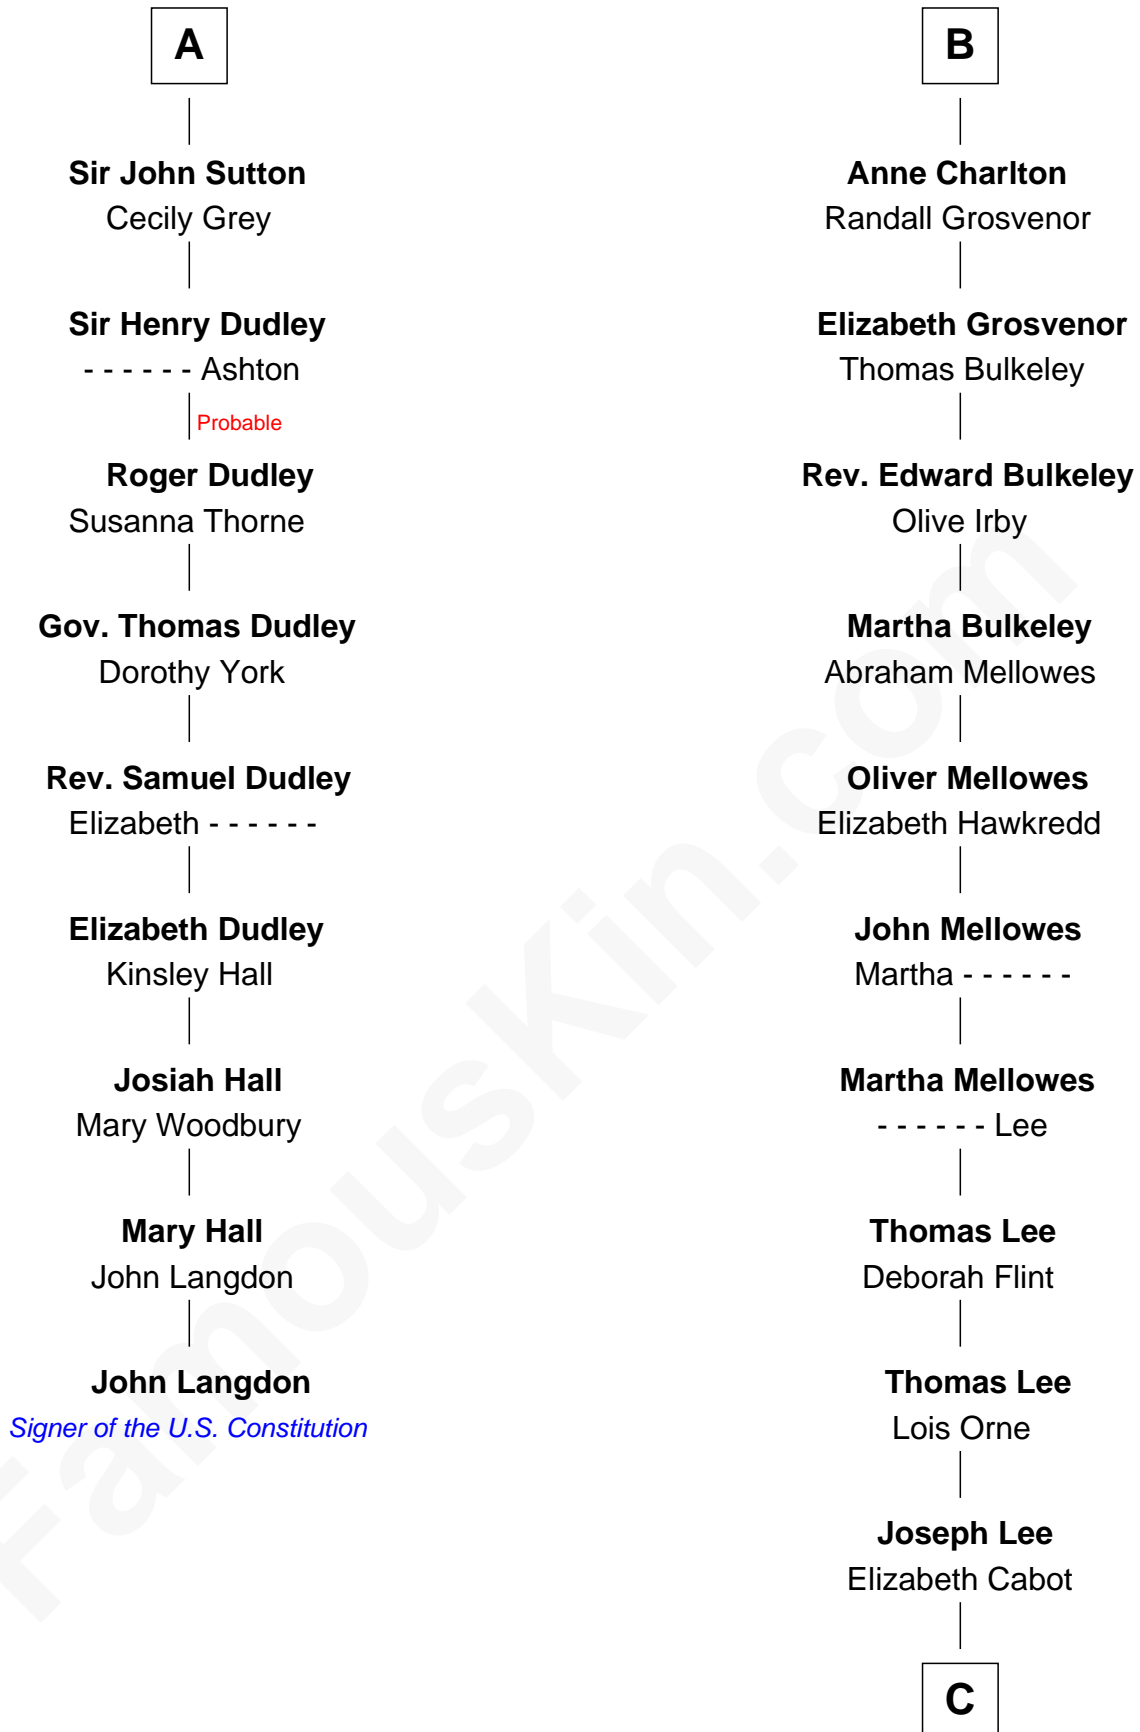

## Relationship Chart of

### John Langdon

*Signer of the U.S. Constitution*

15th cousin 5 times removed of

### Alice (Lee) Roosevelt

*First Wife of President Theodore Roosevelt*

**C**

**Nathaniel Cabot Lee**

Mary Ann Cabot

**John Clarke Lee**

Harriet Paine Rose

**George Cabot Lee**

Caroline Watts Haskell

**Alice (Lee) Roosevelt**

*Wife of President Theodore Roosevelt*