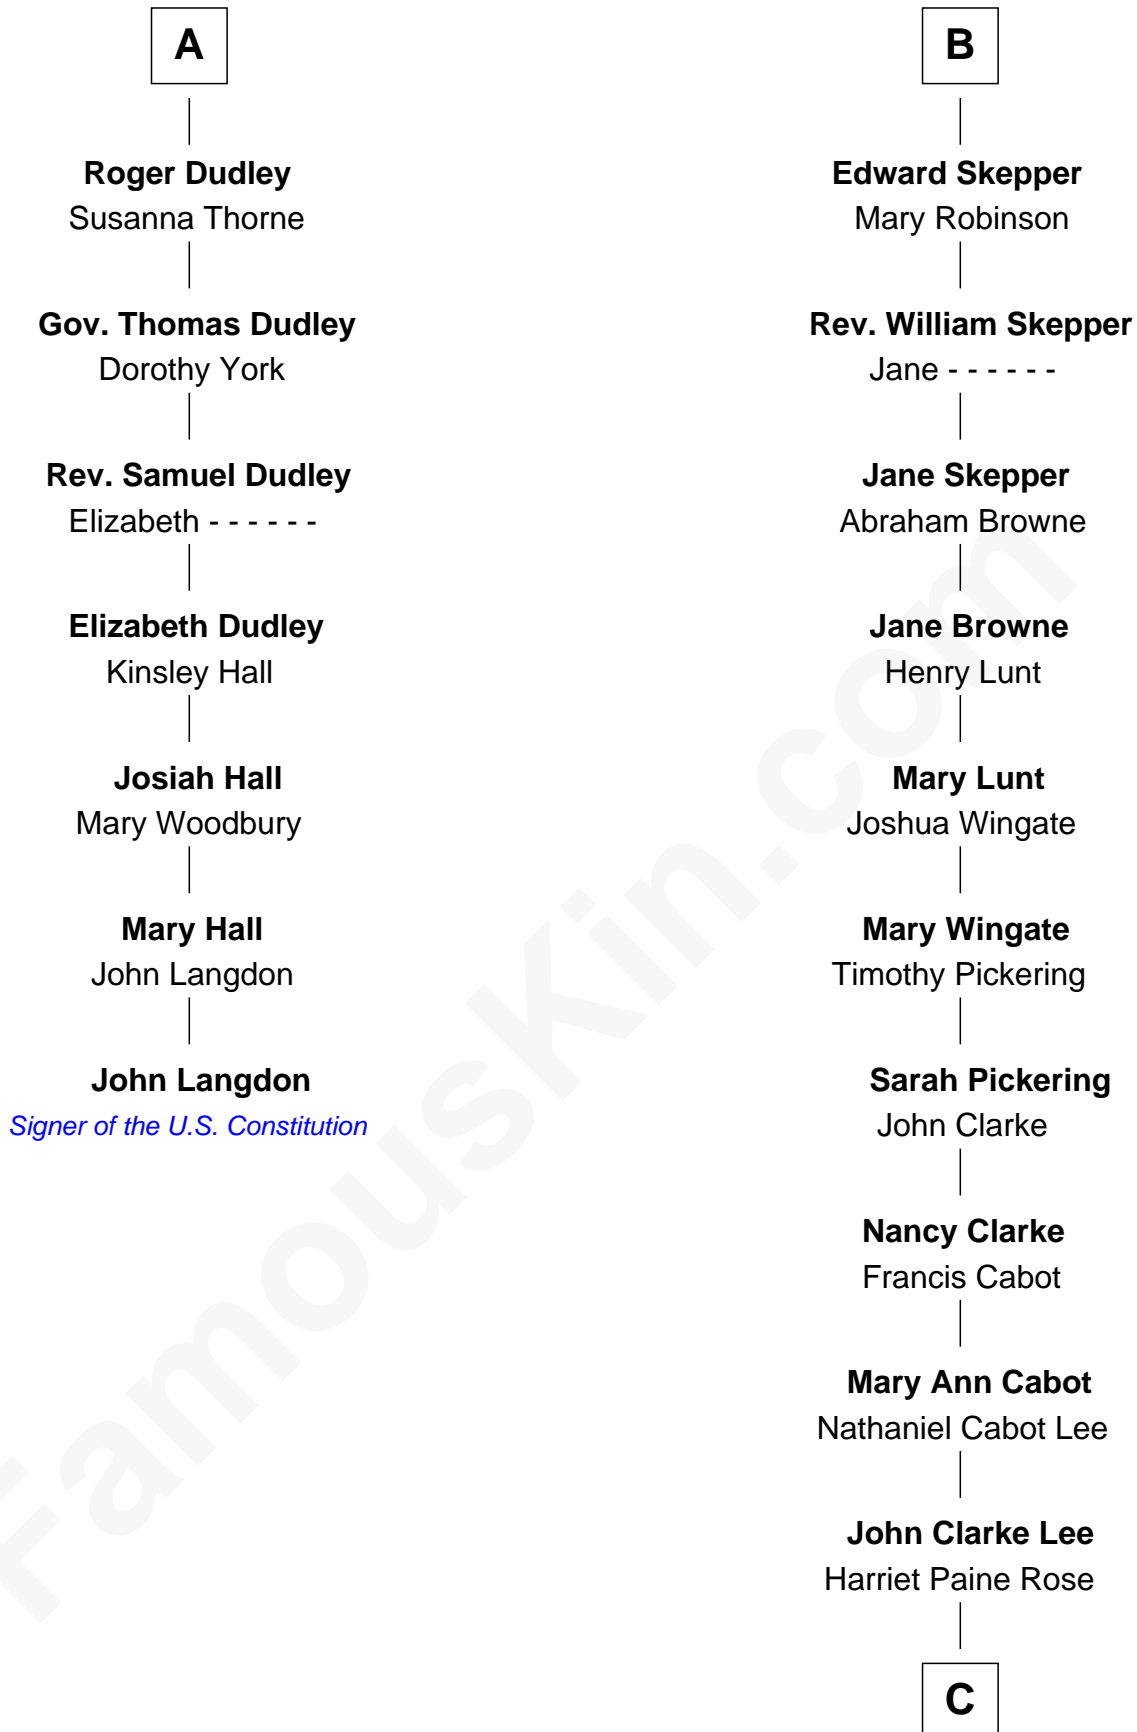

FamousKin.com

Relationship Chart of

John Langdon

Signer of the U.S. Constitution

13th cousin 5 times removed of

Alice (Lee) Roosevelt

First Wife of President Theodore Roosevelt

Sir Philip le Despencer

A

Sir Philip le Despencer

Elizabeth de Tibetot

Margery Despencer

Sir Roger Wentworth

Sir Philip Wentworth

Mary Clifford

Elizabeth Wentworth

Sir Martin de la See

Joan de la See

Sir Piers Hildyard

Isabel Hildyard

Ralph Legard

Joan Ledgard

Richard Skepper

B

C

George Cabot Lee
Caroline Watts Haskell

Alice (Lee) Roosevelt
Wife of President Theodore Roosevelt

FamousKin.com