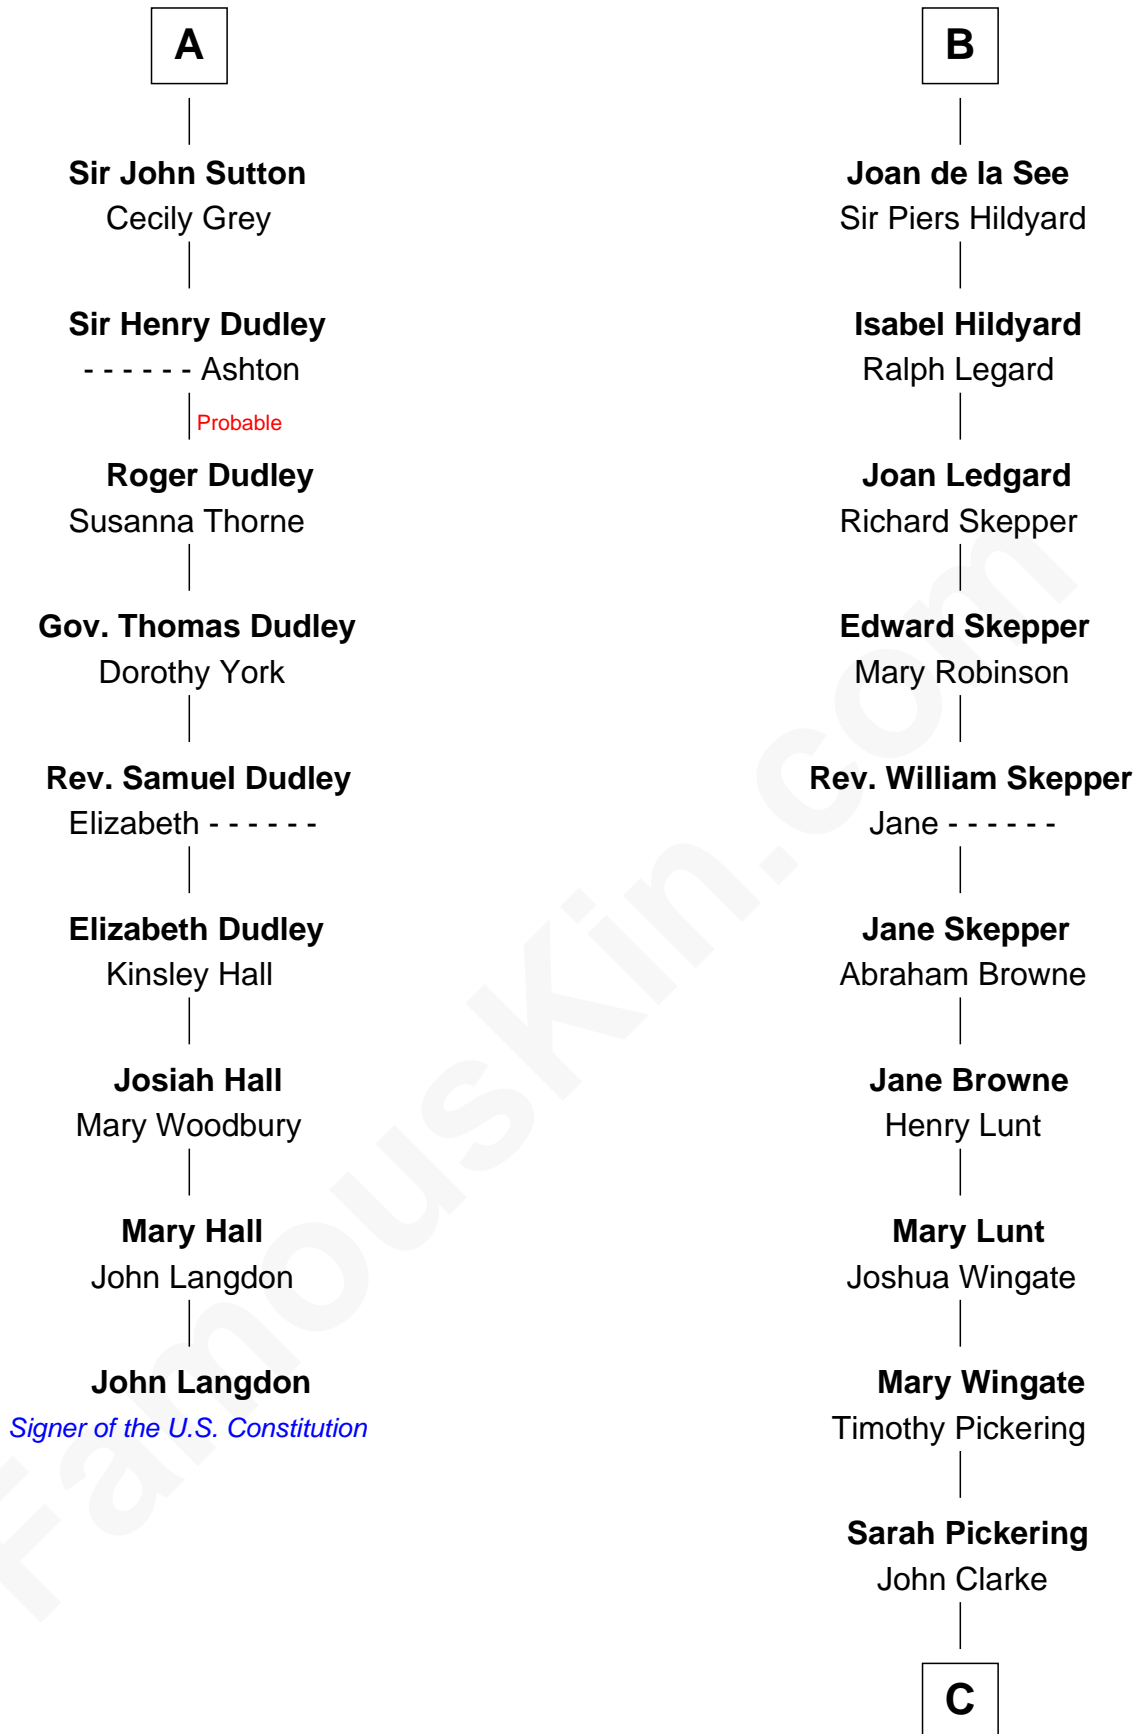

FamousKin.com

Relationship Chart of

John Langdon

Signer of the U.S. Constitution

15th cousin 6 times removed of

Alice (Lee) Roosevelt

First Wife of President Theodore Roosevelt

C

—
Nancy Clarke

Francis Cabot

—
Mary Ann Cabot

Nathaniel Cabot Lee

—
John Clarke Lee

Harriet Paine Rose

—
George Cabot Lee

Caroline Watts Haskell

—
Alice (Lee) Roosevelt

Wife of President Theodore Roosevelt