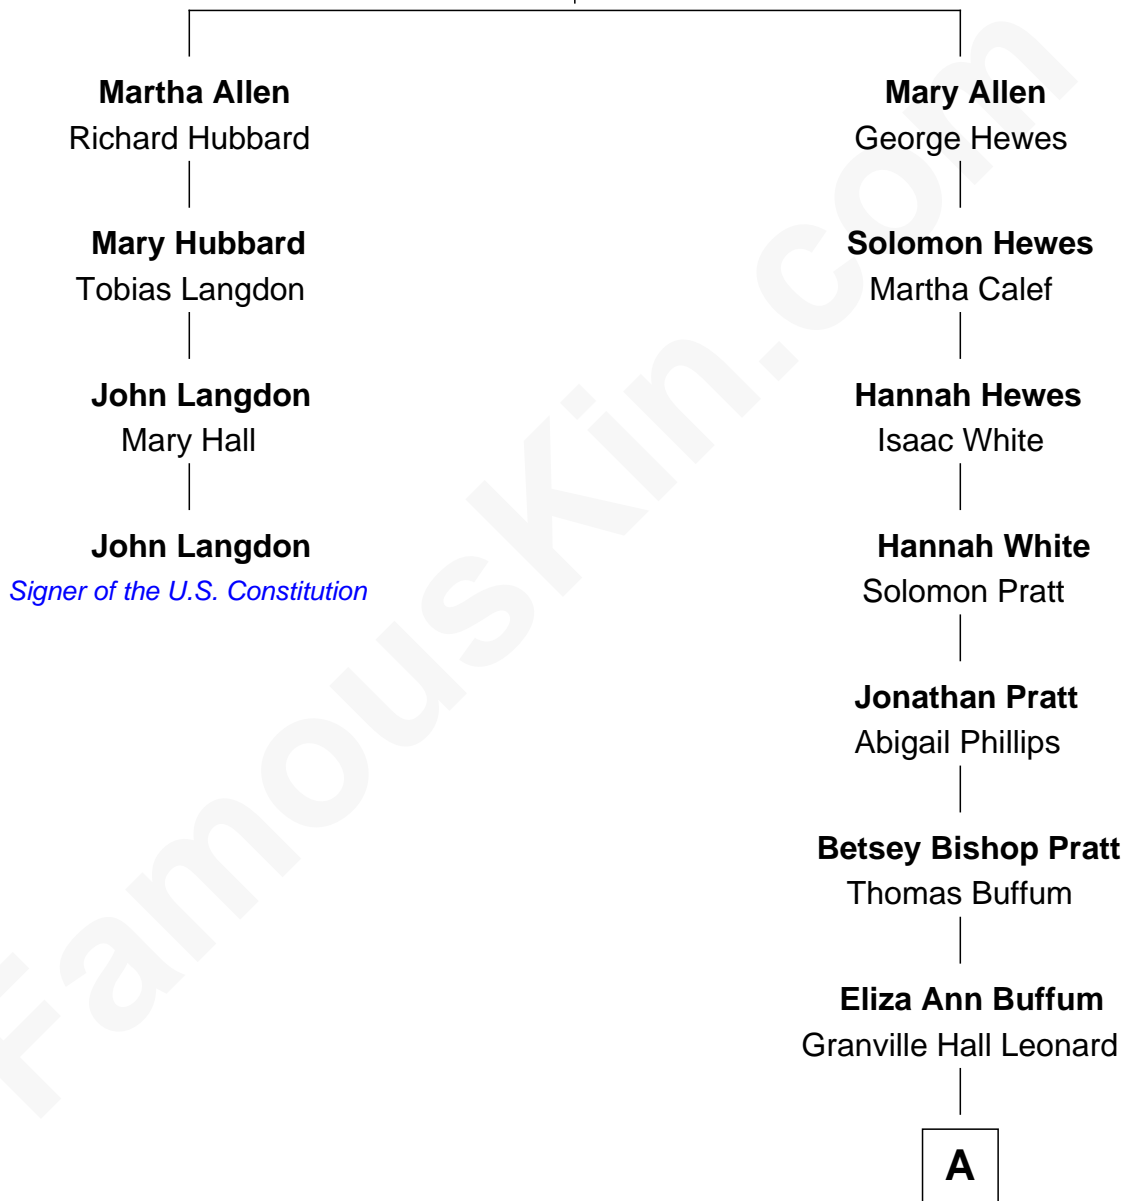

FamousKin.com Relationship Chart of

John Langdon

Signer of the U.S. Constitution

3rd cousin 7 times removed of

James Taylor

Singer-Songwriter

William Allen

Ann Goodale

A

—
Emily Roxanna Leonard

Stanford Lyman Haynes

—
Theodosia Haynes

Alexander Taylor

—
Dr. Isaac Montrose Taylor

Gertrude Arline Woodard

—
James Taylor

Singer-Songwriter