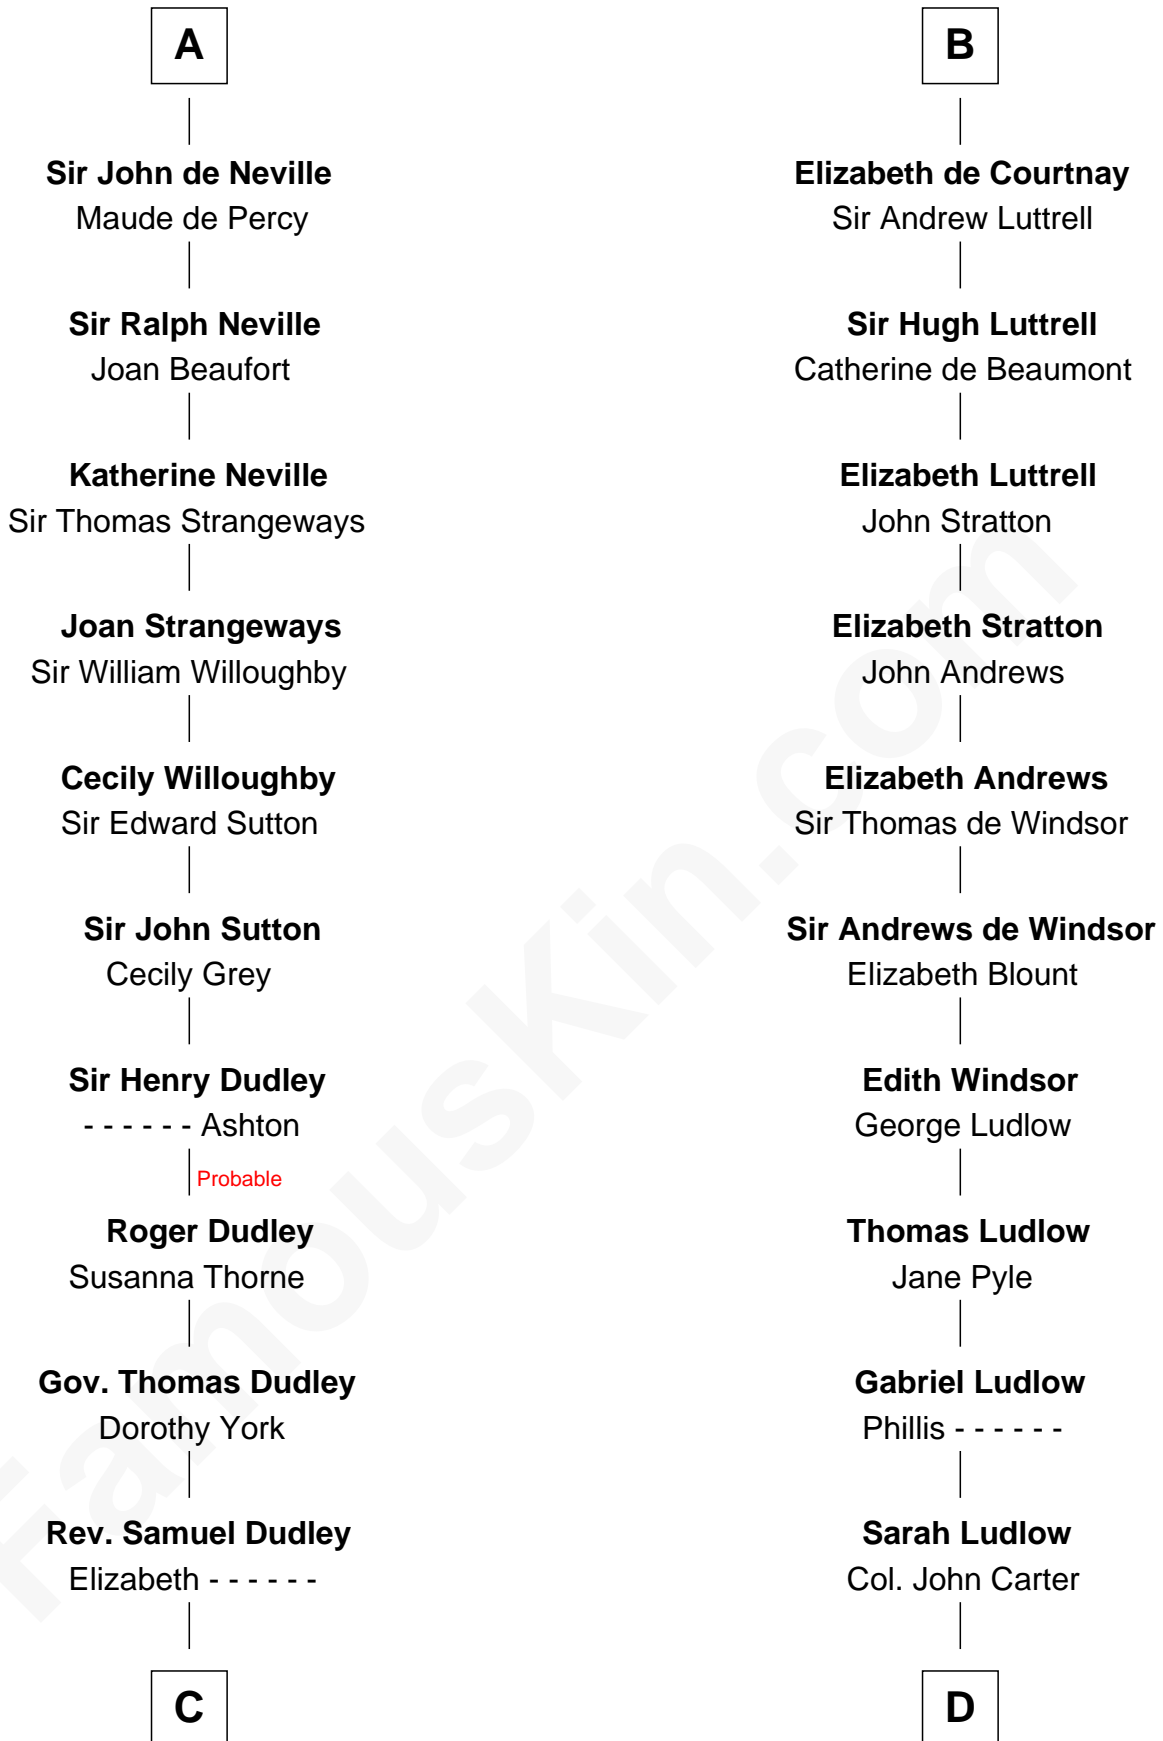

FamousKin.com

Relationship Chart of

John Langdon

Signer of the U.S. Constitution

19th cousin 1 time removed of

Carter Braxton

Signer of the Declaration of Independence

C

Elizabeth Dudley

Kinsley Hall

Josiah Hall

Mary Woodbury

Mary Hall

John Langdon

John Langdon

Signer of the U.S. Constitution

D

Col. Robert Carter

Elizabeth Landon

Mary Carter

George Braxton

Carter Braxton

Signer of Declaration of Independence

FamousKin.com