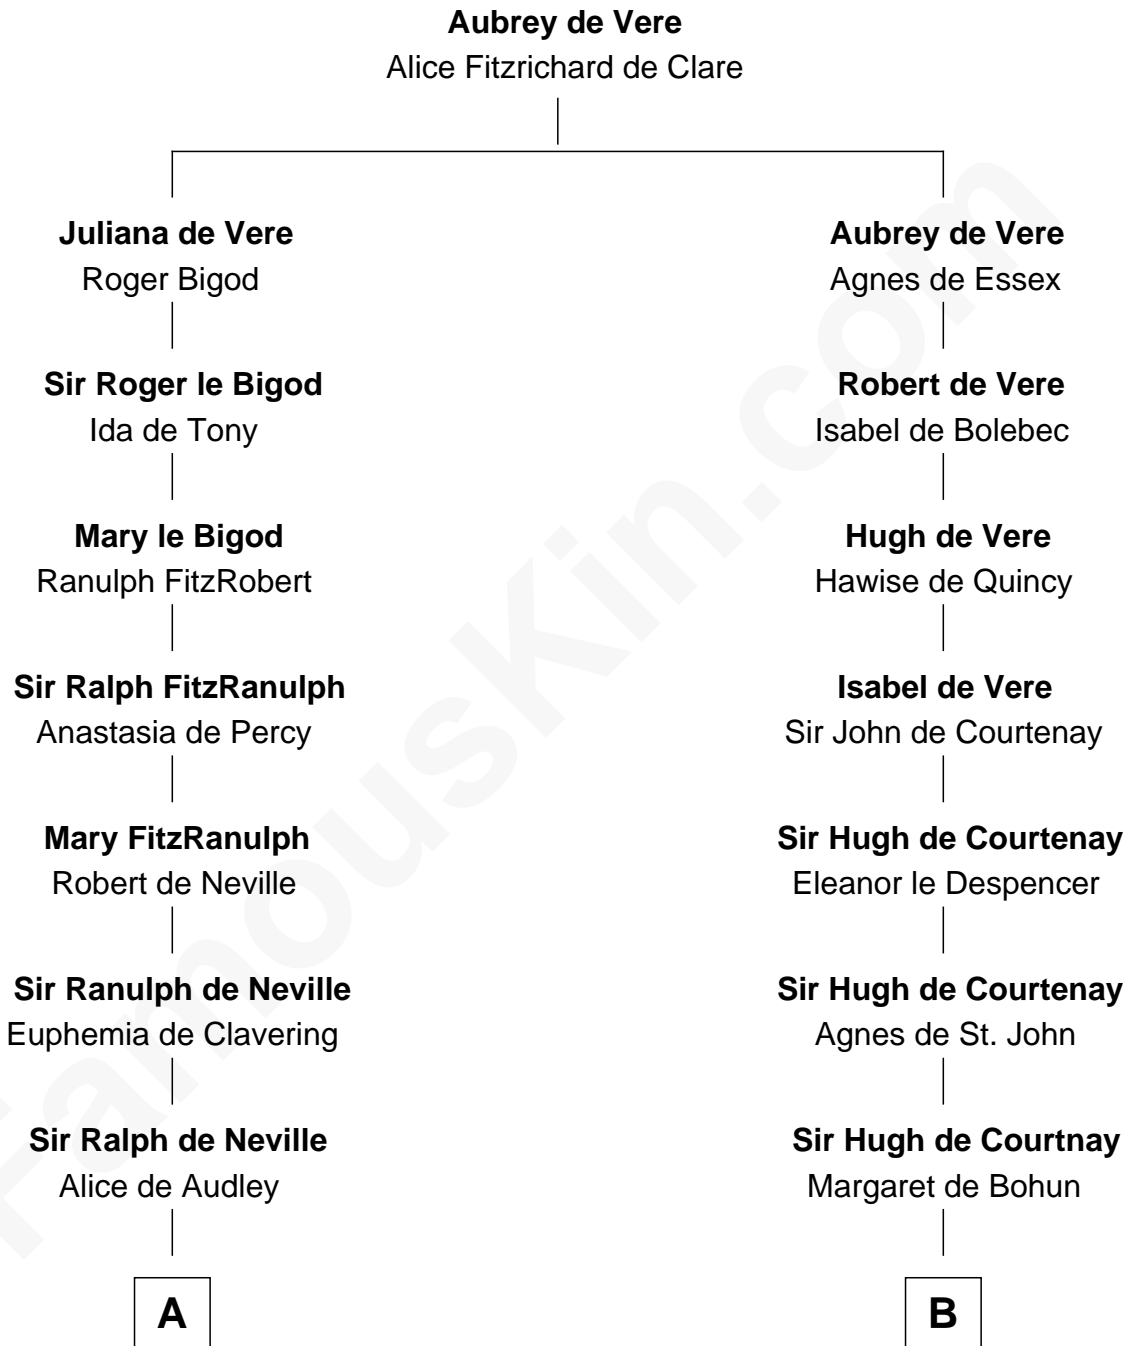

FamousKin.com

Relationship Chart of

John Langdon

Signer of the U.S. Constitution

19th cousin 1 time removed of

Carter Braxton

Signer of the Declaration of Independence

C

Elizabeth Dudley

Kinsley Hall

Josiah Hall

Mary Woodbury

Mary Hall

John Langdon

John Langdon

Signer of the U.S. Constitution

D

Col. Robert Carter

Elizabeth Landon

Mary Carter

George Braxton

Carter Braxton

Signer of Declaration of Independence

FamousKin.com