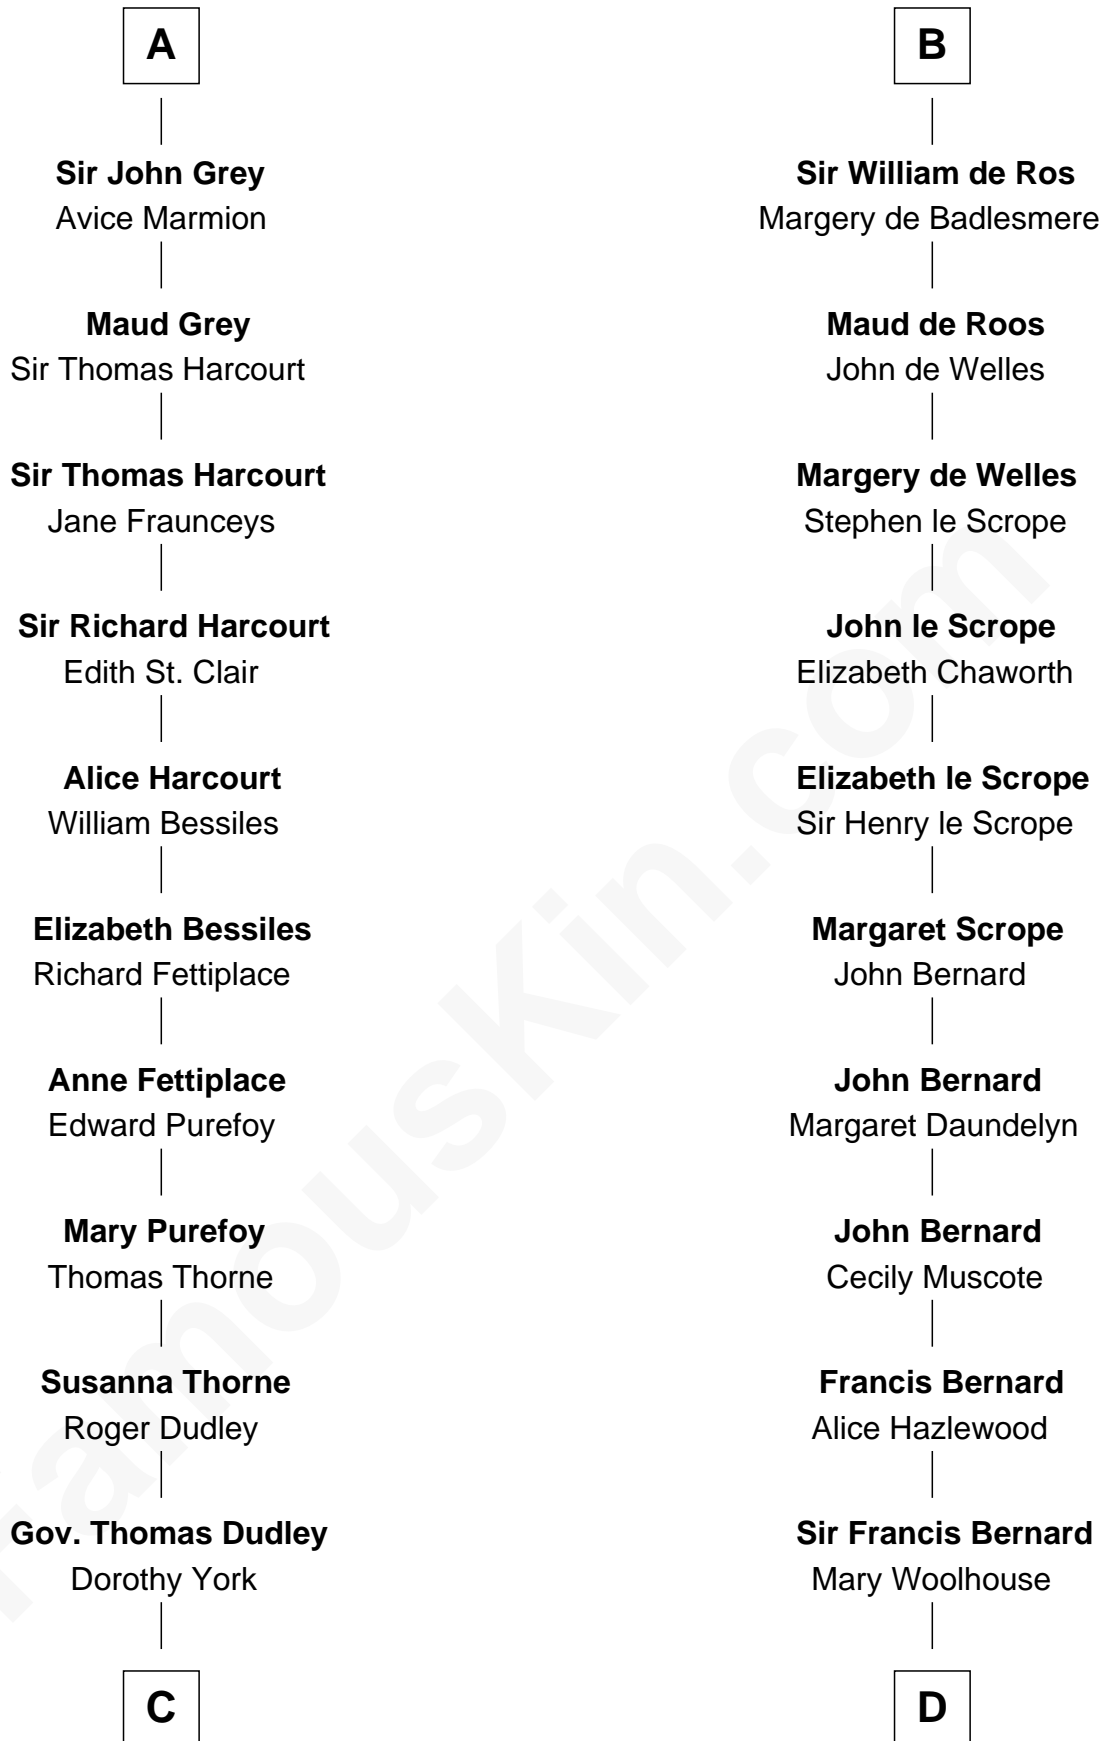

FamousKin.com Relationship Chart of

John Langdon

Signer of the U.S. Constitution

21st cousin of

James Madison

4th U.S. President

Gilbert Crispin

C