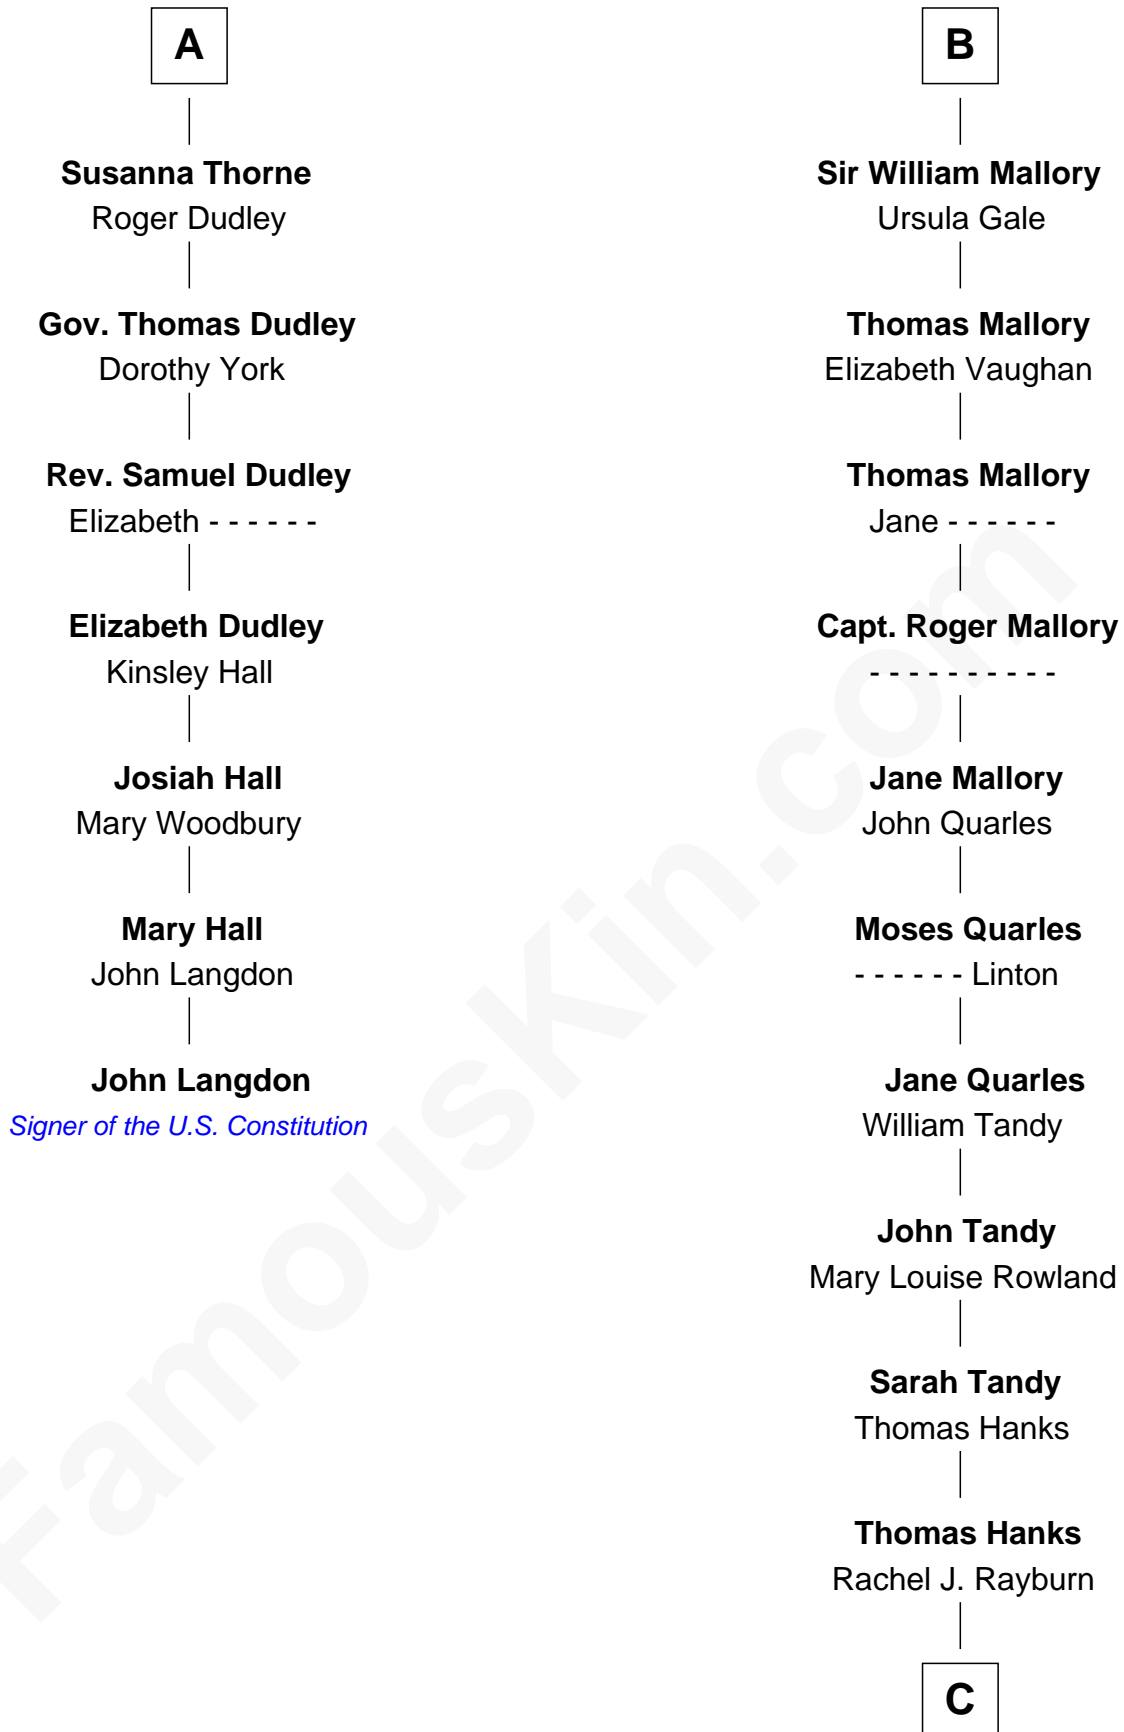

FamousKin.com

Relationship Chart of

John Langdon

Signer of the U.S. Constitution

13th cousin 7 times removed of

Tom Hanks

Movie Actor

Sir John Grey

Avice Marmion

C

Daniel Boone Hanks
Mary Catherine Mefford

Ernest Buel Hanks
Gladys Hilda Ball

Amos Mefford Hanks
Janet Marylyn Frager

Tom Hanks
Movie Actor

FamousKin.com