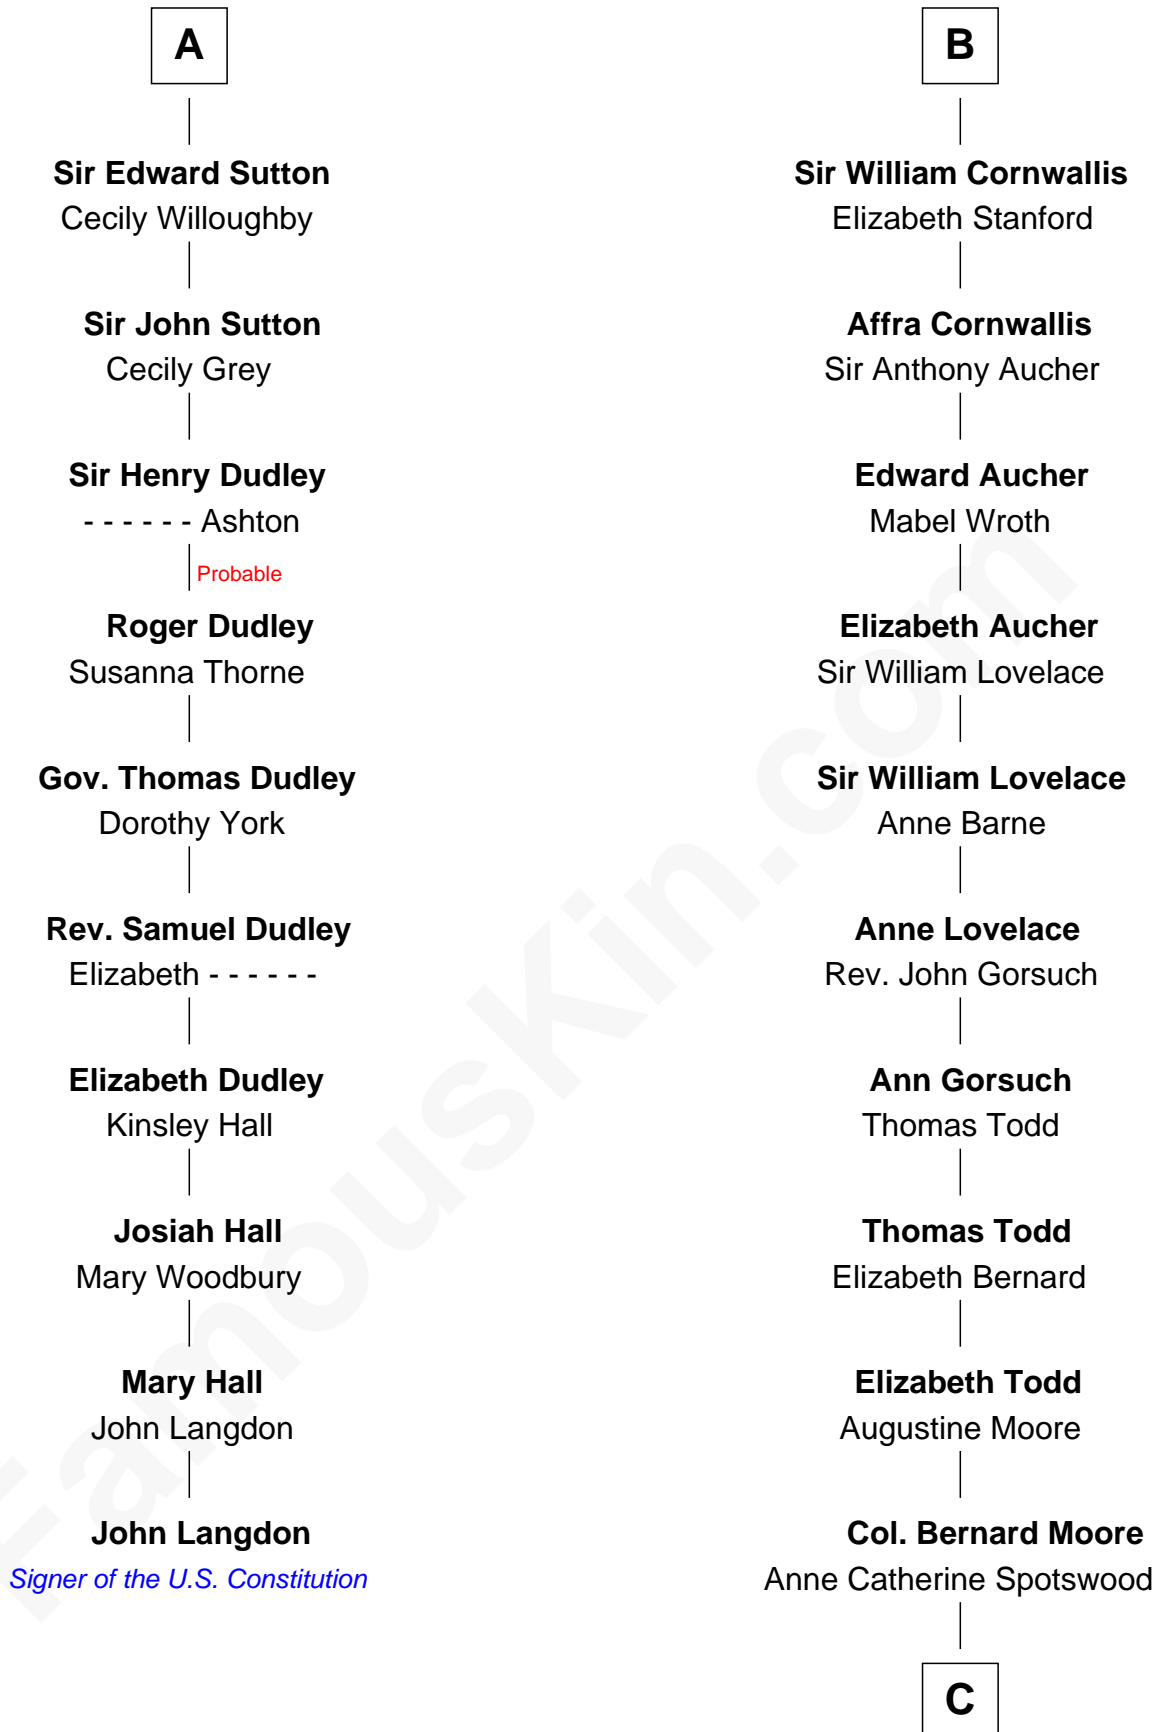

FamousKin.com Relationship Chart of

John Langdon

Signer of the U.S. Constitution

16th cousin 4 times removed of

Helen Keller

Author and Activist

Sir Hugh le Despencer

Isabella de Beauchamp

Eleanor de Clare

Isabel le Despencer

Richard Fitzalan

Sir Edmund Fitzalan

Sibyl de Montagu

Philippe Fitzalan

Sir Richard Sergeaux

Philippa Sergeaux

Sir Robert Pashley

Anne Pashley

Edward Tyrrell

Philippa Tyrrell

Thomas Cornwallis

B

C

Col. Alexander Spotswood Moore

Elizabeth Aylett

Mary Fairfax Moore

David Keller

Arthur Henley Keller

Kate Adams

Helen Keller

Author and Activist

FamousKin.com